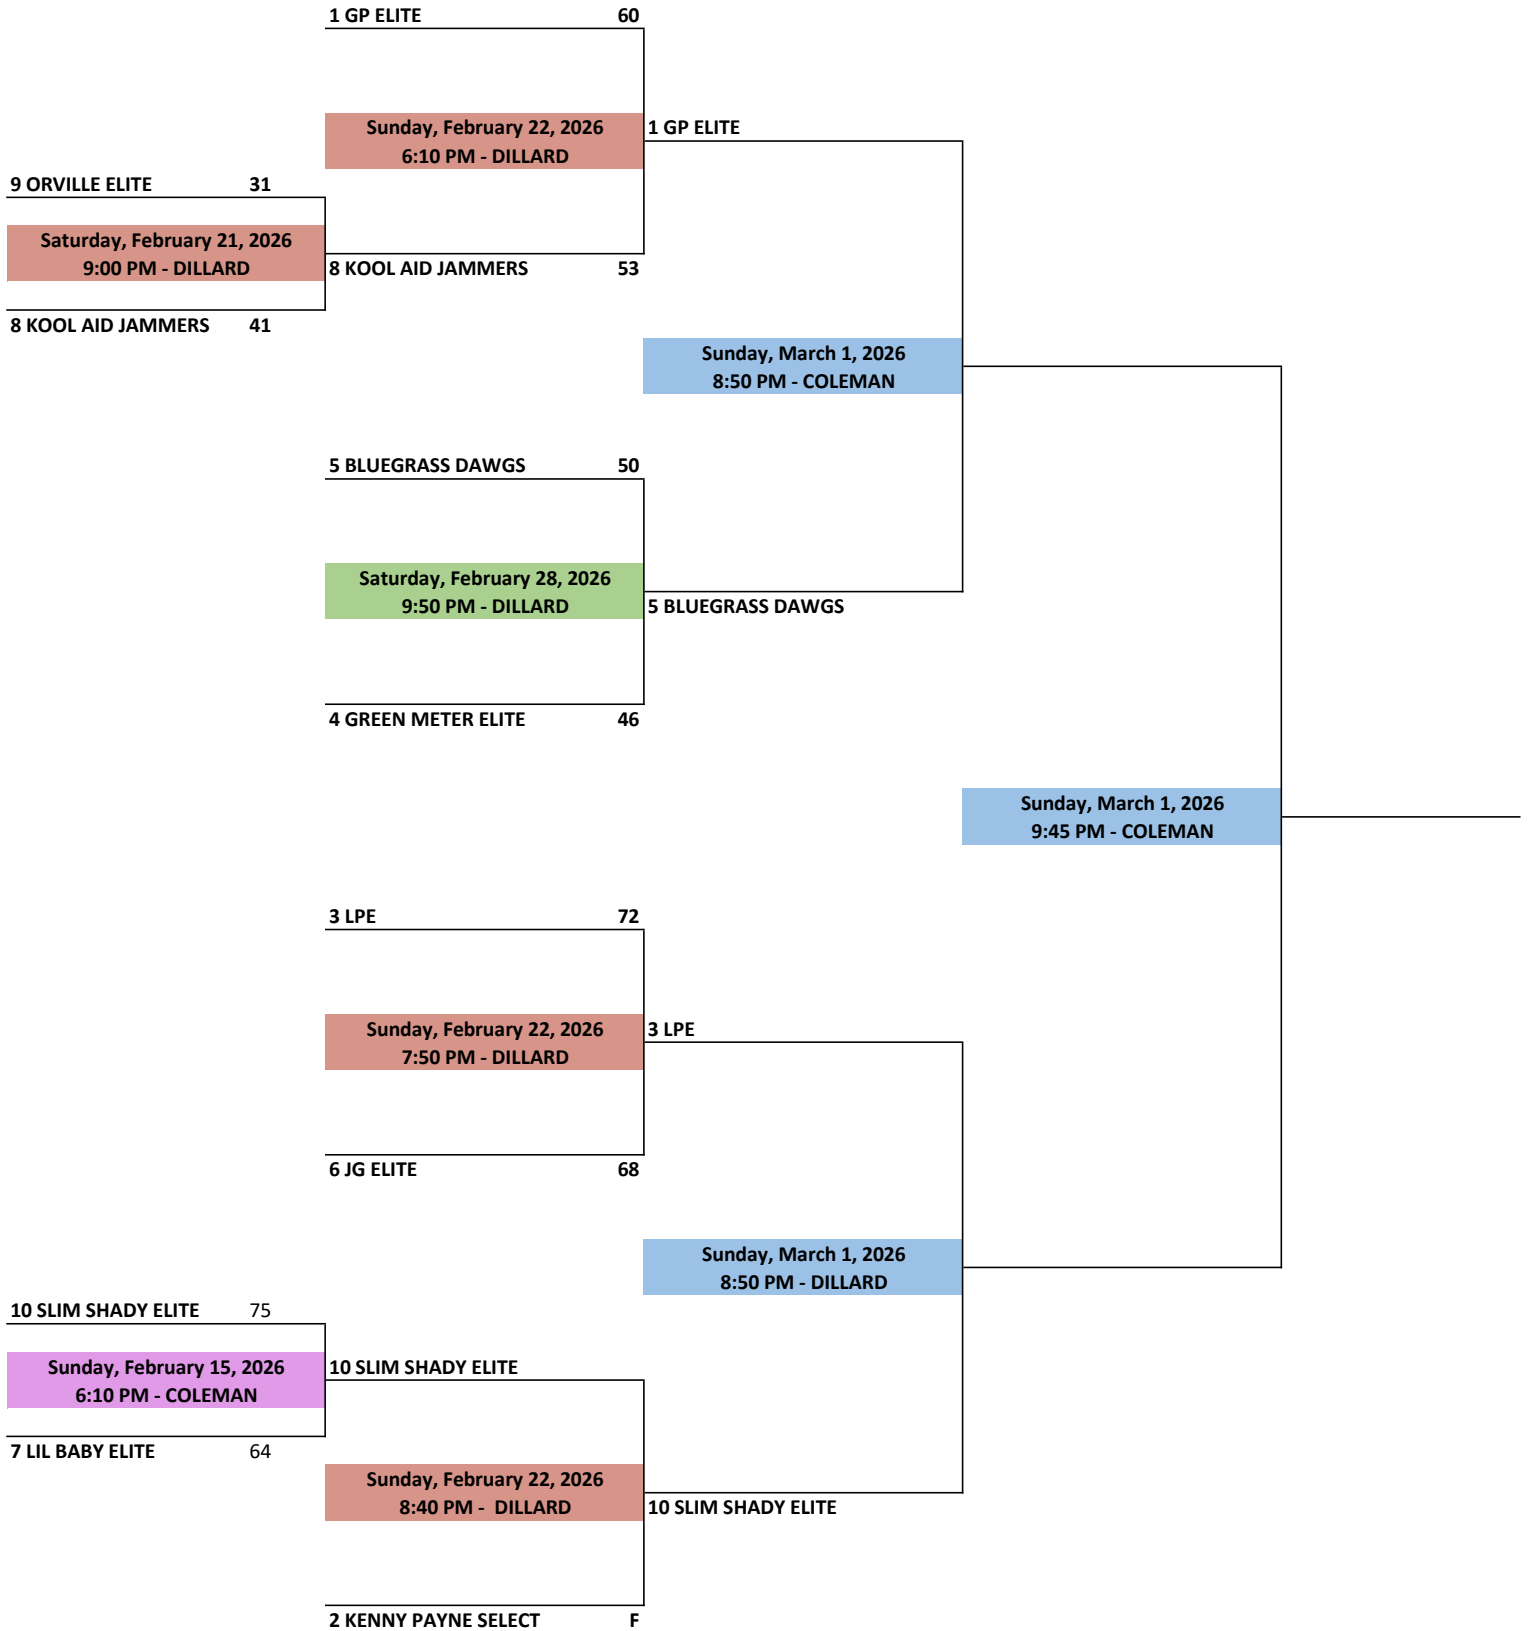

Division 1T - High School GOLD Tournament

Division 1T - High School SILVER Tournament

Division 1T - High School BRONZE Tournament