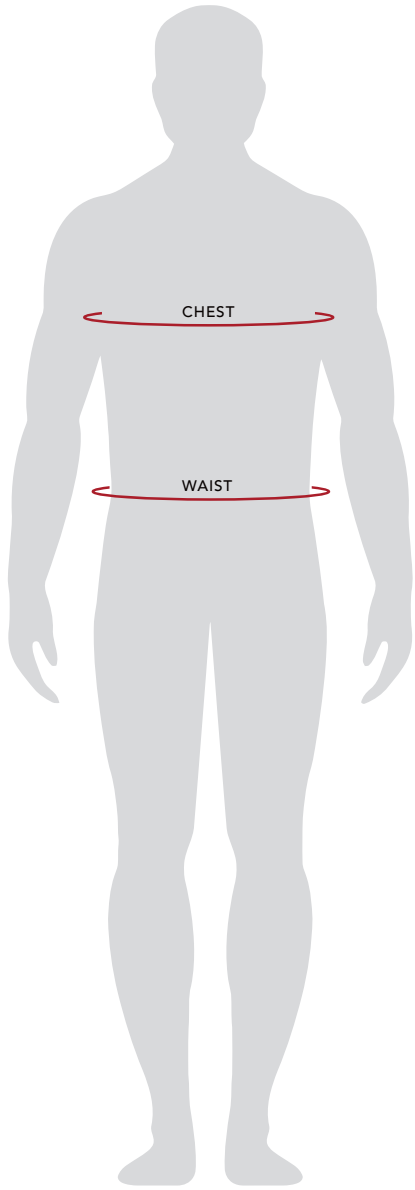

AVAILABLE ITEMS: 1-PLY REVERSIBLE, PERMATEK, LIMITED

MEN'S JERSEY		
SIZE	CHEST MEASUREMENT	APPROX. WEIGHT
XS	28" - 31"	90 - 110 LBS
S	31" - 34"	110 - 135 LBS
M	34" - 38"	135 - 165 LBS
L	38" - 42"	165 - 195 LBS
XL	42" - 44"	195 - 230 LBS
2XL	44" - 46"	230 - 265 LBS
3XL	46" - 48"	265 - 300 LBS
4XL	48" - 50"	300 - 335 LBS
5XL	50" - 52"	335+ LBS

MEN'S PANT		
SIZE	WAIST MEASUREMENT	APPROX. WEIGHT
XS	26" - 28"	90 - 110 LBS
S	28" - 30"	110 - 135 LBS
M	30" - 32"	135 - 165 LBS
L	32" - 36"	165 - 195 LBS
XL	36" - 39"	195 - 230 LBS
2XL	39" - 42"	230 - 265 LBS
3XL	42" - 45"	265 - 300 LBS
4XL	45" - 49"	300 - 335 LBS
5XL	49" - 52"	335+ LBS

YOUTH JERSEY		
SIZE	CHEST MEASUREMENT	APPROX. WEIGHT
YXS	24" - 26"	55 - 70 LBS
YS	26" - 28"	70 - 90 LBS
YM	28" - 31"	90 - 110 LBS
YL	31" - 34"	110 - 135 LBS
YXL	34" - 38"	135 - 165 LBS
Y2XL	38" - 42"	165 - 195 LBS
Y3XL	42" - 44"	195 - 230 LBS

YOUTH PANT		
SIZE	WAIST MEASUREMENT	APPROX. WEIGHT
YXS	21" - 23"	55 - 70 LBS
YS	23" - 26"	70 - 90 LBS
YM	26" - 28"	90 - 110 LBS
YL	28" - 31"	110 - 135 LBS
YXL	31" - 34"	135 - 165 LBS
Y2XL	34" - 36"	165 - 195 LBS
Y3XL	36" - 38"	195 - 230 LBS