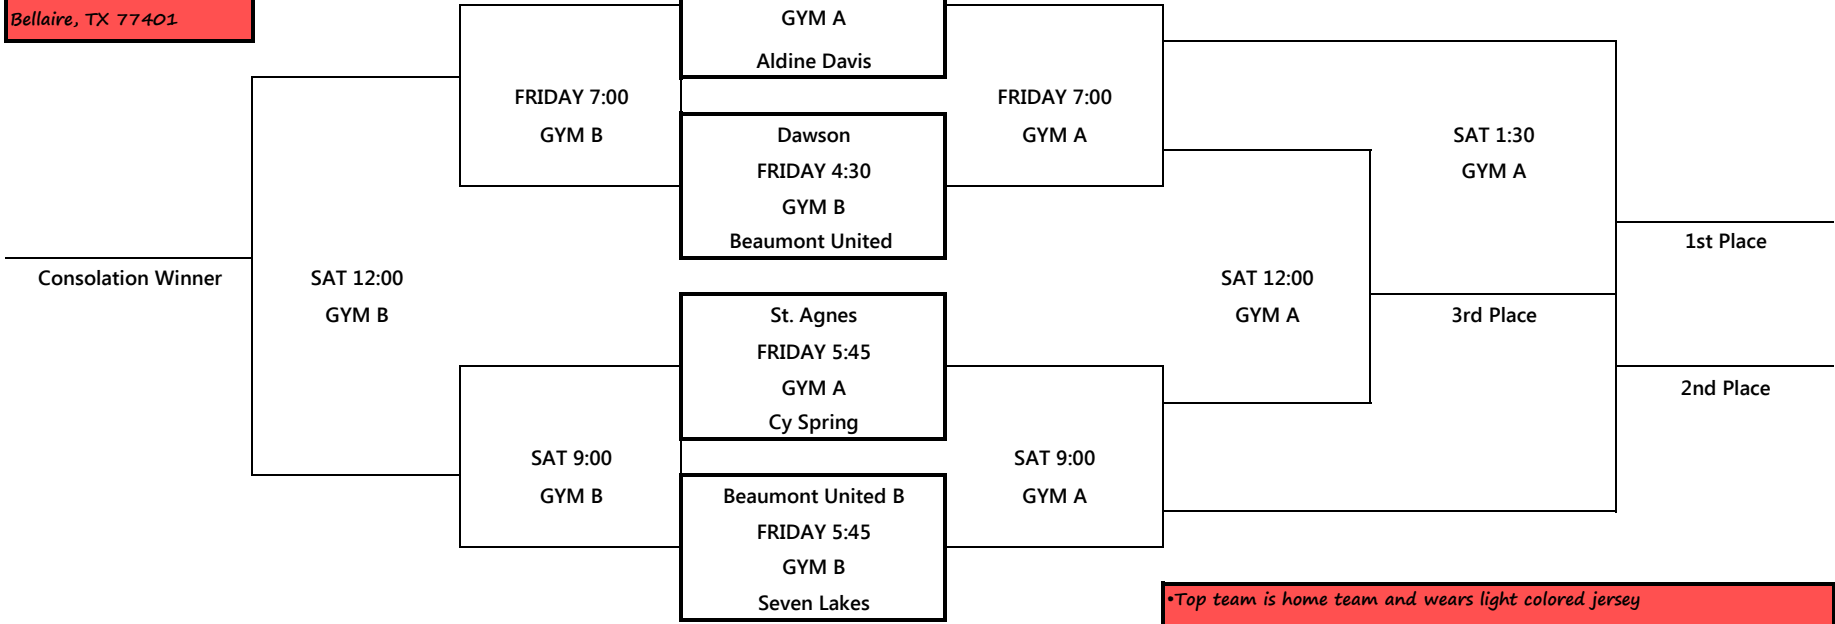

JV Bracket

Location of ALL games:
 Pin Oak Middle School
 4601 Glenmont
 Bellaire, TX 77401

Lady Cards Sub-Varsity Tournament 2018
November 15th-17th

JV Bracket

- Top team is home team and wears light colored jersey
- Home team will work the clock
- Visitors will keep the official book
- Please bring your own warm-up balls and water bottles

**Freshman
Bracket**

Location of ALL games:
Pin Oak Middle School
4601 Glenmont
Bellaire, TX 77401

*Lady Cards Sub-Varsity Tournament 2018
November 15th-17th*

**Freshman
Bracket**

- Top team is home team and wears light colored jersey
- Home team will work the clock
- Visitors will keep the official book
- Please bring your own warm-up balls and water bottles