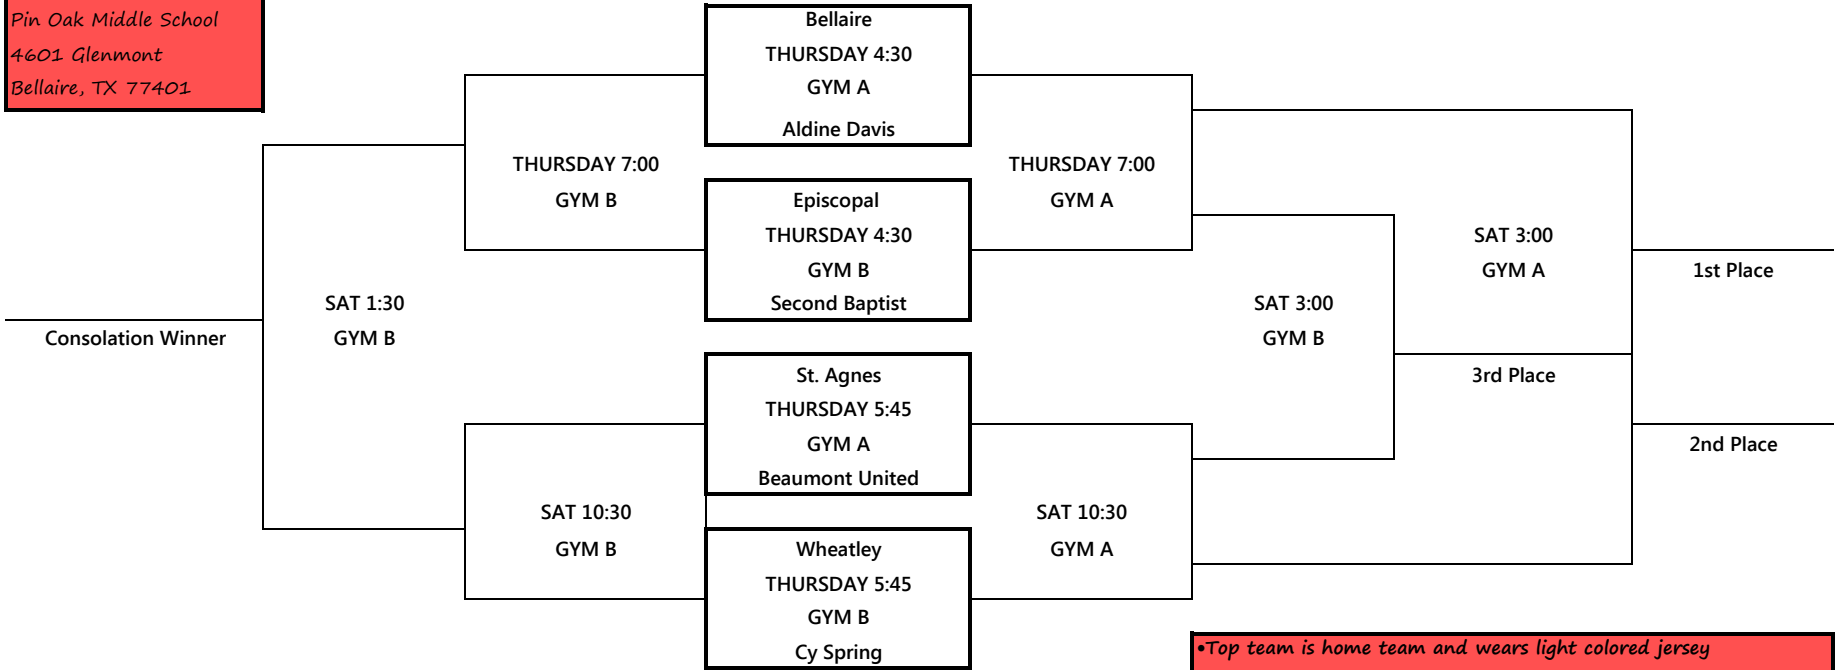

JV Bracket

Location of ALL games:
 Pin Oak Middle School
 4601 Glenmont
 Bellaire, TX 77401

Lady Cards Sub-Varsity Tournament 2018
November 15th-17th

JV Bracket

- Top team is home team and wears light colored jersey
- Home team will work the clock
- Visitors will keep the official book
- Please bring your own warm-up balls and water bottles

**Freshman
Bracket**

Location of ALL games:
Pin Oak Middle School
4601 Glenmont
Bellaire, TX 77401

*Lady Cards Sub-Varsity Tournament 2018
November 15th-17th*

**Freshman
Bracket**

- Top team is home team and wears light colored jersey
- Home team will work the clock
- Visitors will keep the official book
- Please bring your own warm-up balls and water bottles