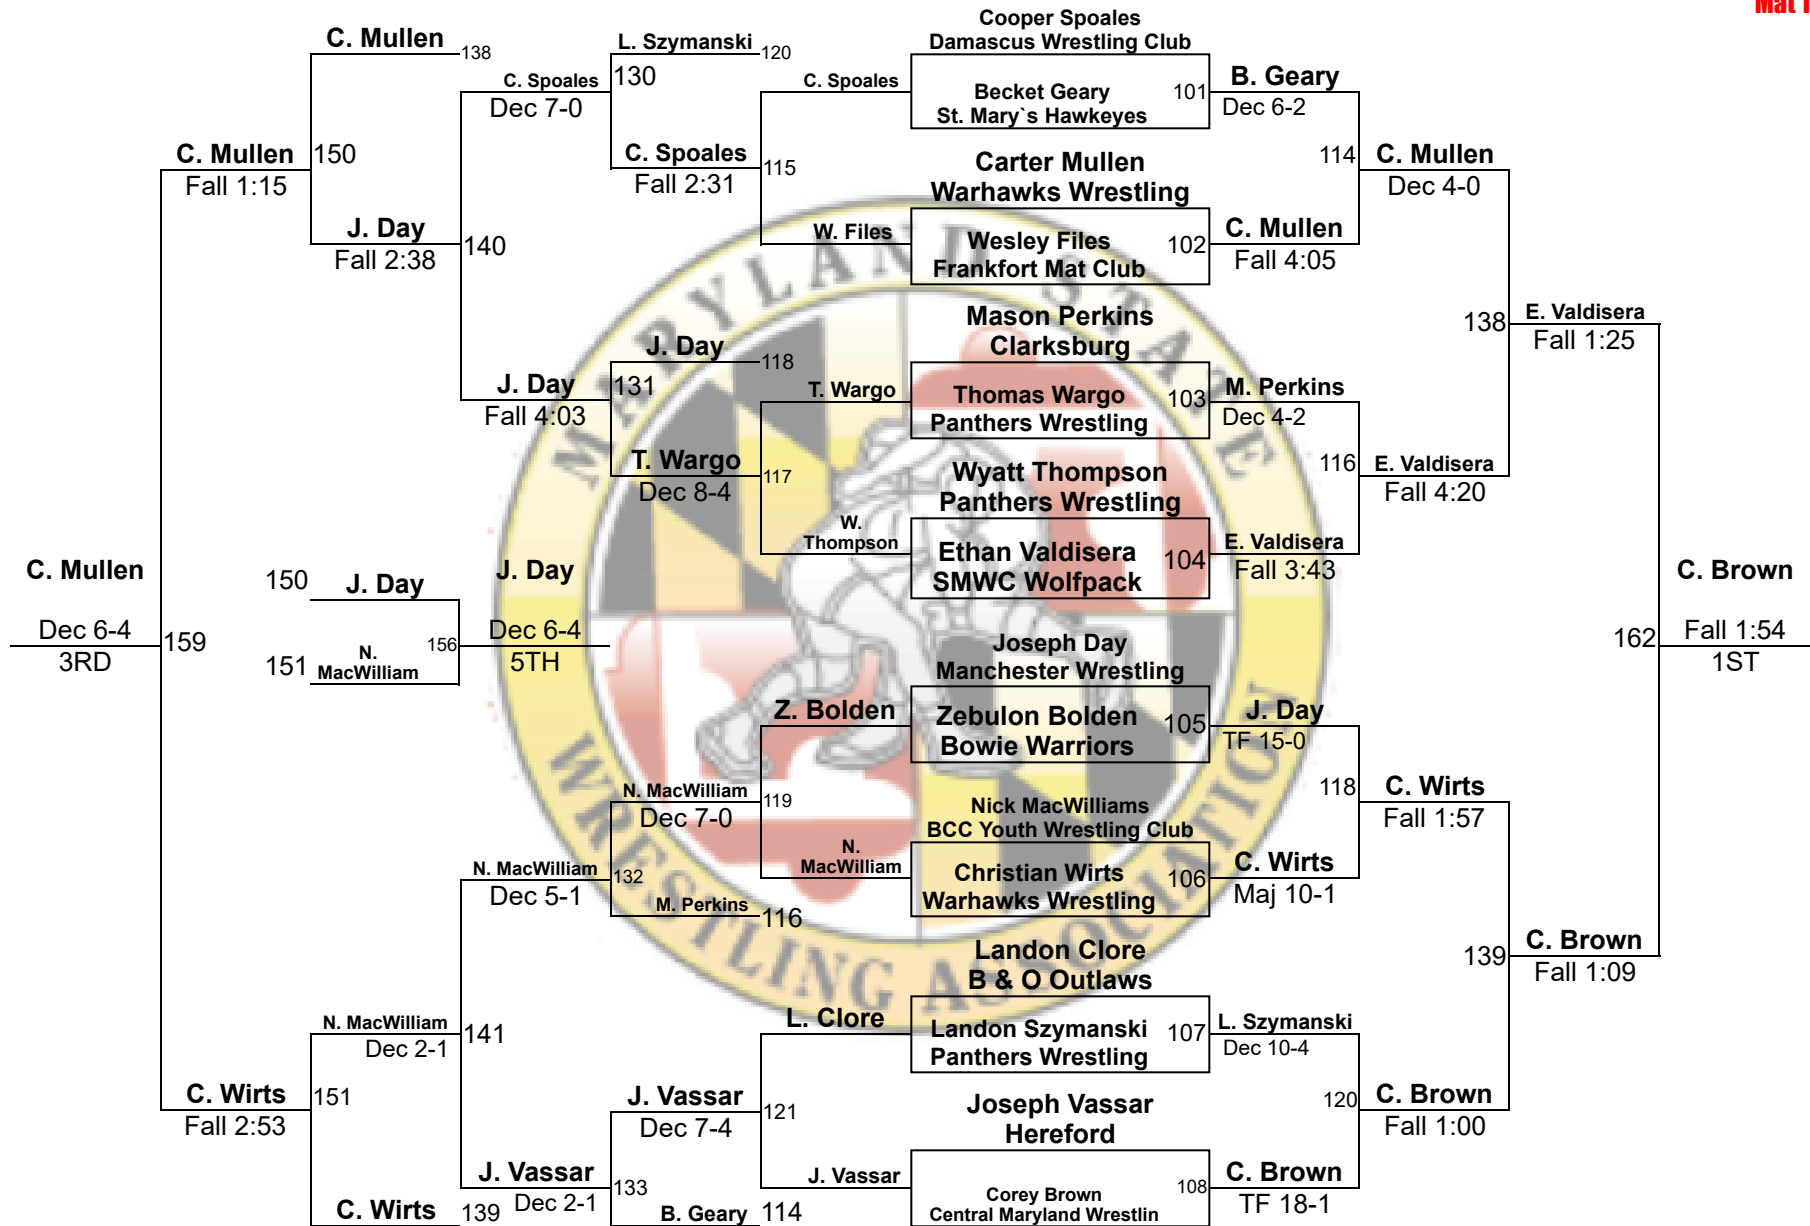

MSWA Youth State Tournament

10U 55
Mat 1

MSWA Youth State Tournament

10U 60
Mat 6

MSWA Youth State Tournament

10U 65
Mat 2

MSWA Youth State Tournament

10U 70
Mat 3

MSWA Youth State Tournament

10U 75
Mat 6

MSWA Youth State Tournament

10U 80
Mat 8

MSWA Youth State Tournament

10U 85
Mat 7

MSWA Youth State Tournament

10U 90
Mat 1