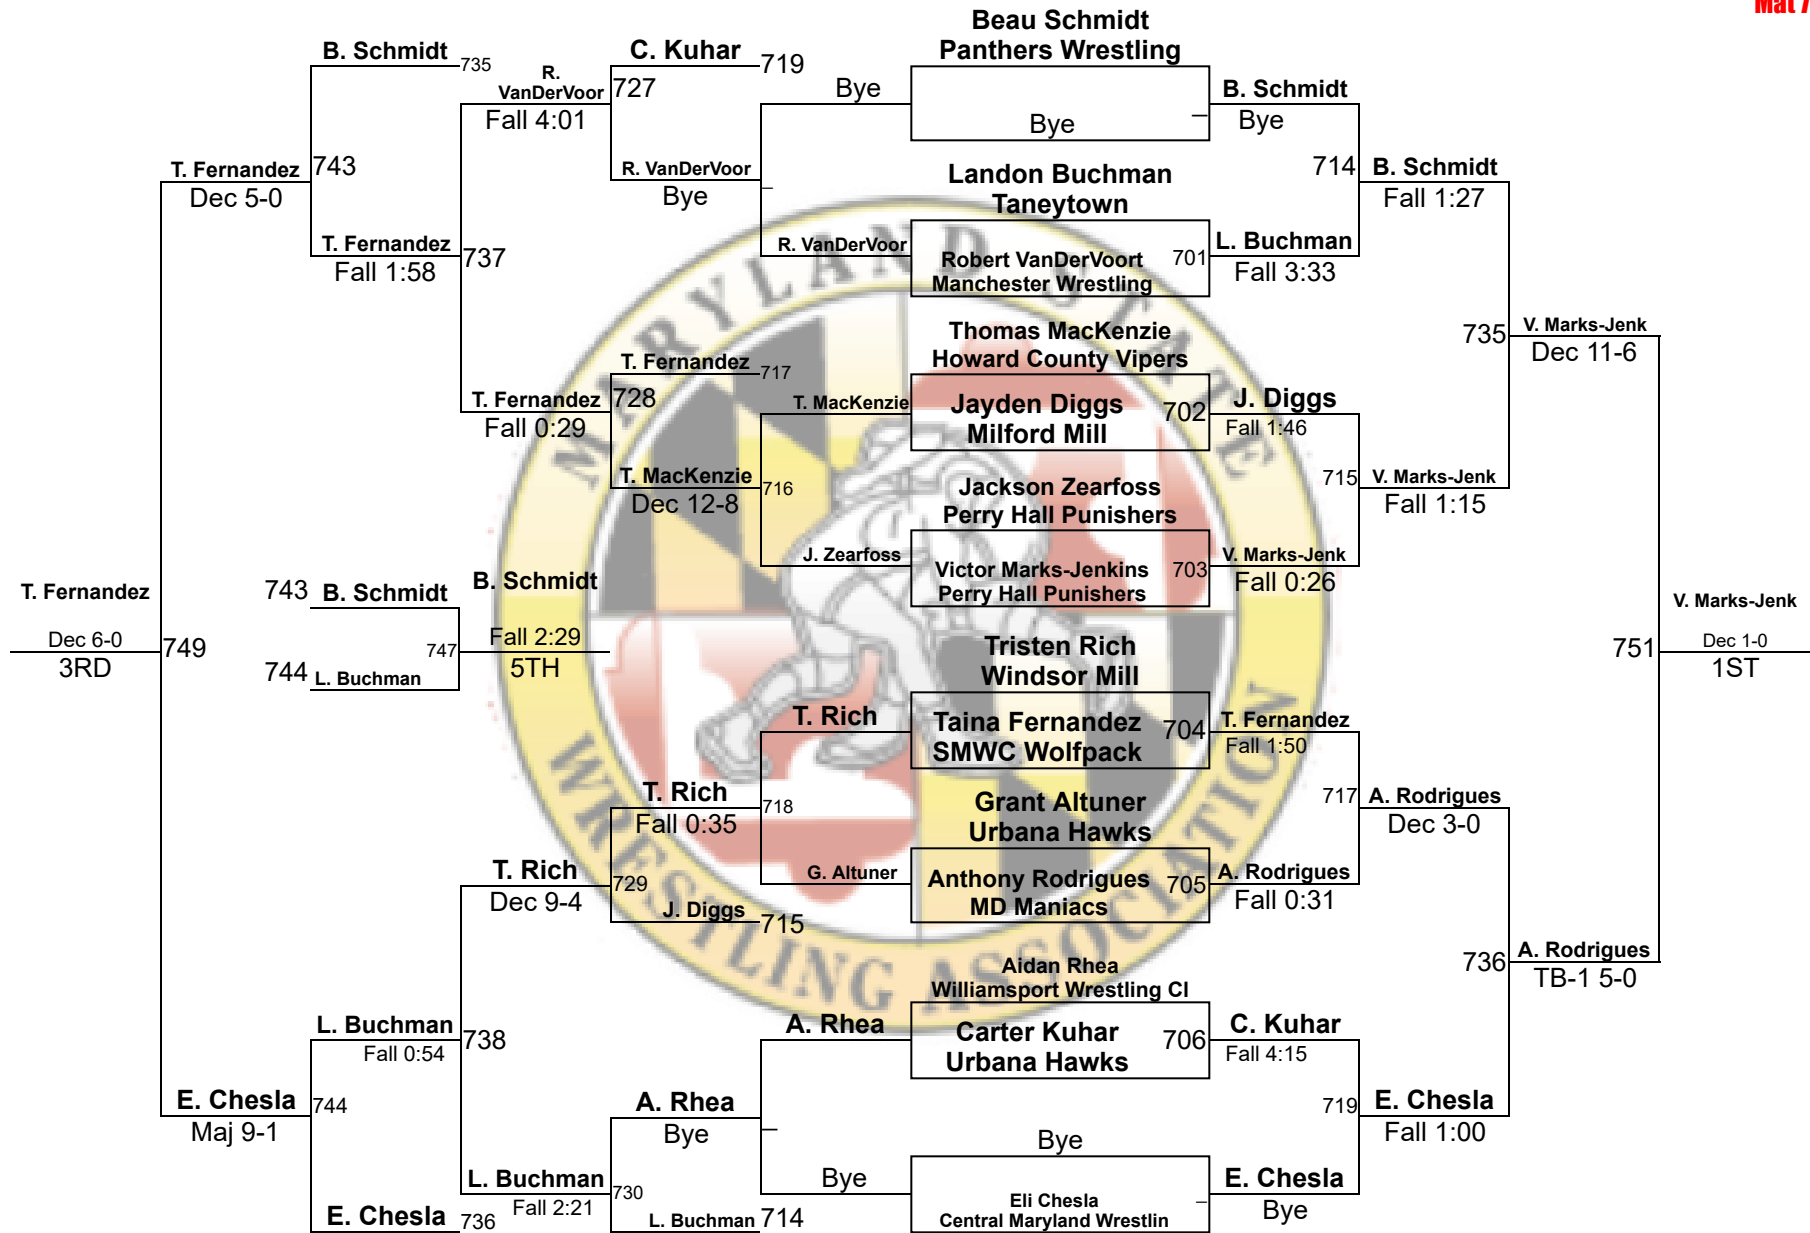

MSWA Youth State Tournament

10U 75
Mat 6

MSWA Youth State Tournament

10U 80
Mat 8

MSWA Youth State Tournament

10U 85
Mat 7

MSWA Youth State Tournament

10U 90
Mat 1

MSWA Youth State Tournament

10U 135

Mat 1