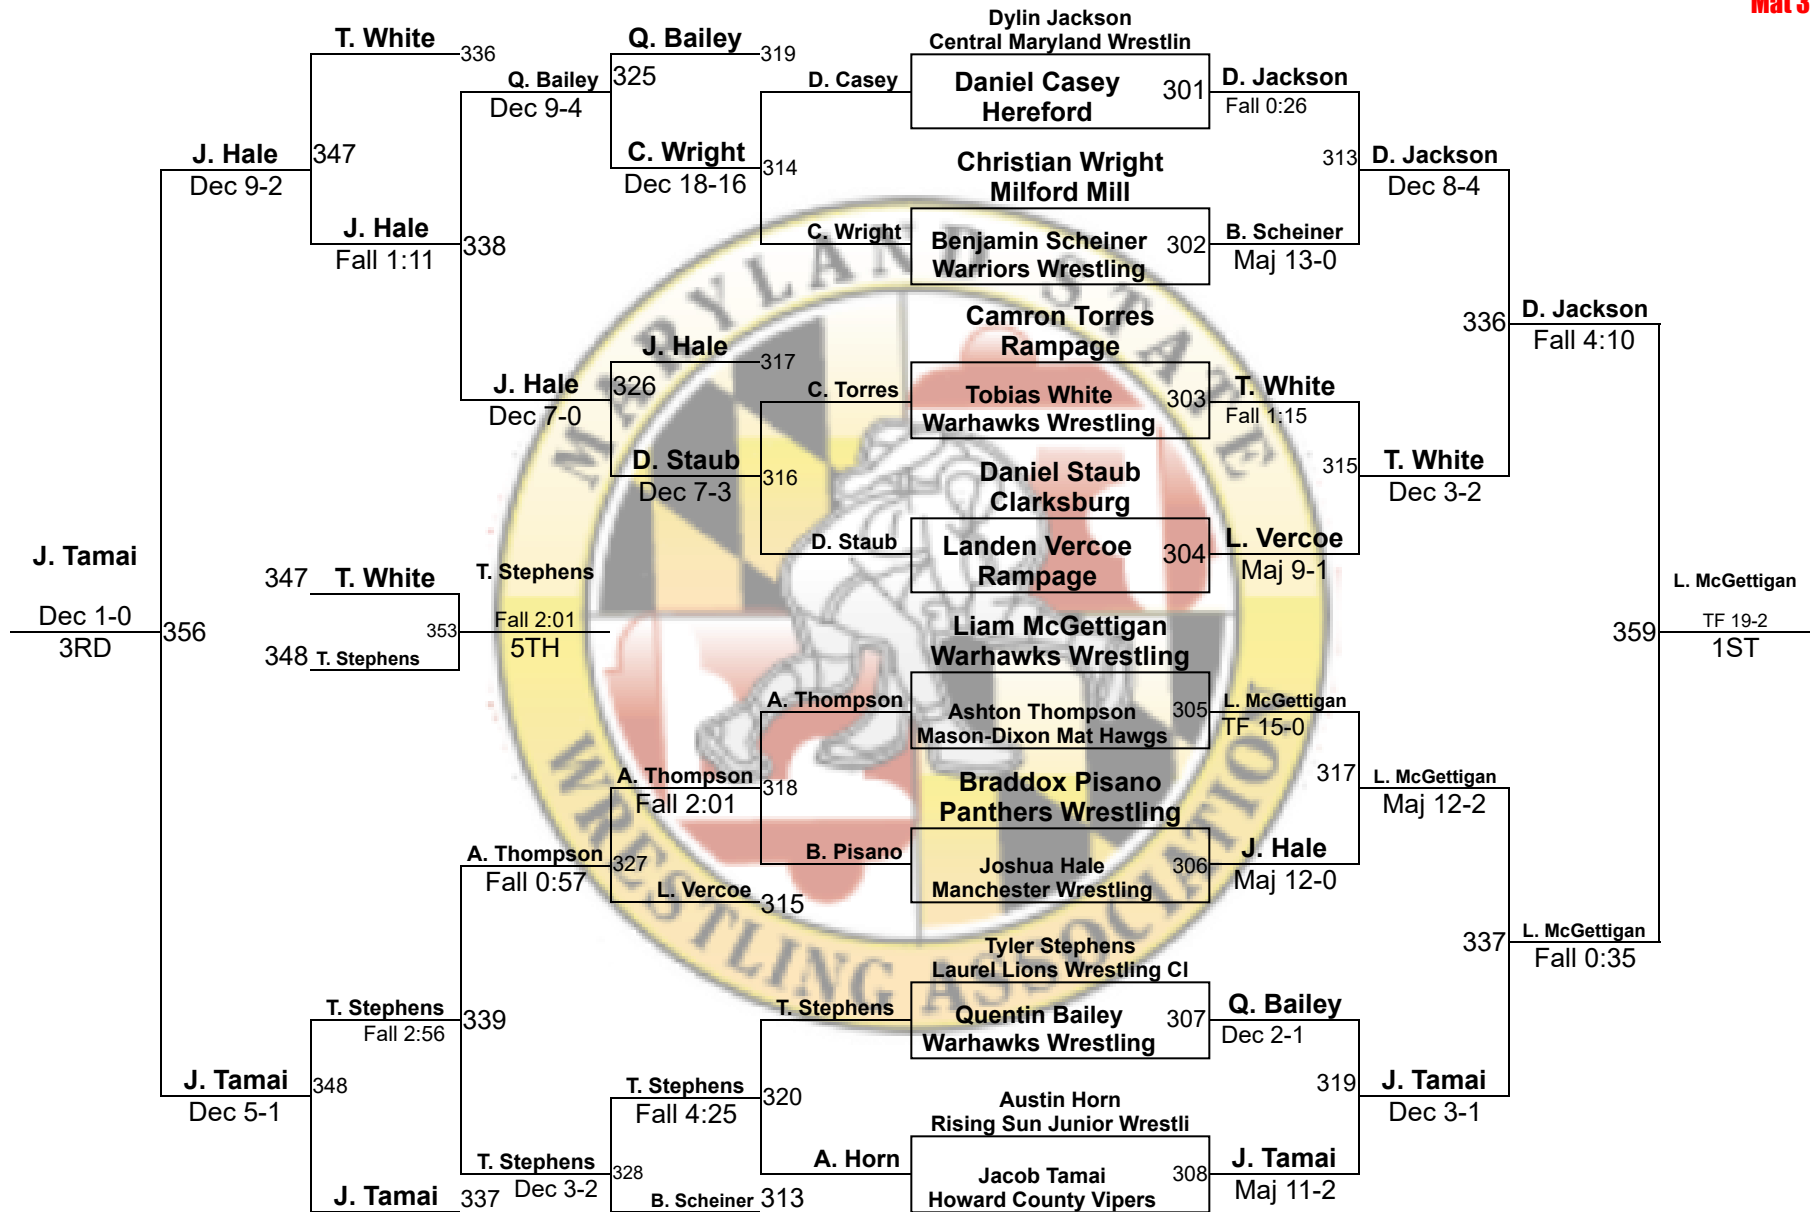

MSWA Youth State Tournament

10U 55
Mat 1

MSWA Youth State Tournament

10U 60
Mat 6

MSWA Youth State Tournament

10U 65
Mat 2

MSWA Youth State Tournament

10U 70
Mat 3

MSWA Youth State Tournament

10U 75
Mat 6

MSWA Youth State Tournament

10U 80
Mat 8

MSWA Youth State Tournament

10U 85
Mat 7

MSWA Youth State Tournament

10U 90
Mat 1