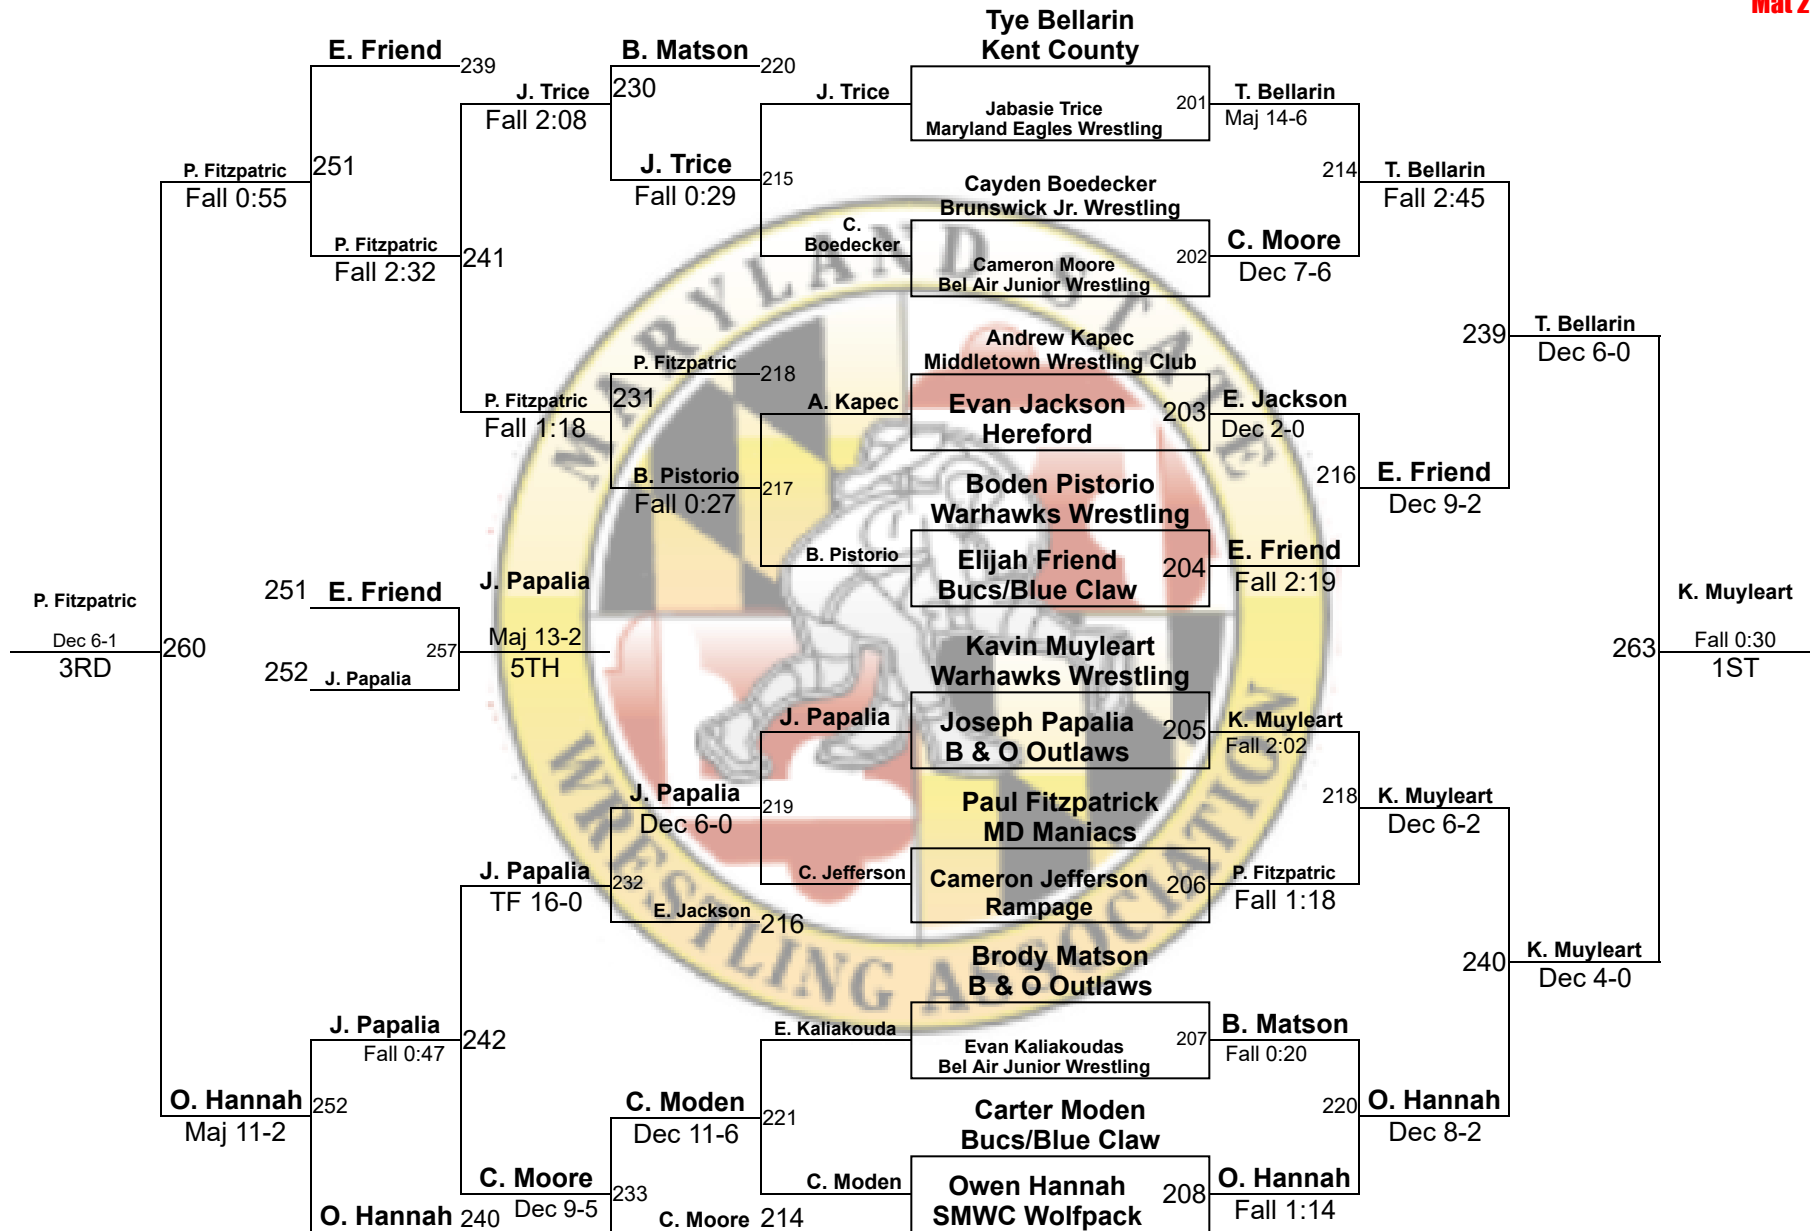

MSWA Youth State Tournament

10U 55
Mat 1

MSWA Youth State Tournament

10U 60
Mat 6

MSWA Youth State Tournament

10U 65
Mat 2

MSWA Youth State Tournament

10U 70
Mat 3

MSWA Youth State Tournament

10U 75
Mat 6

MSWA Youth State Tournament

10U 80
Mat 8

MSWA Youth State Tournament

10U 85
Mat 7

MSWA Youth State Tournament

10U 90
Mat 1