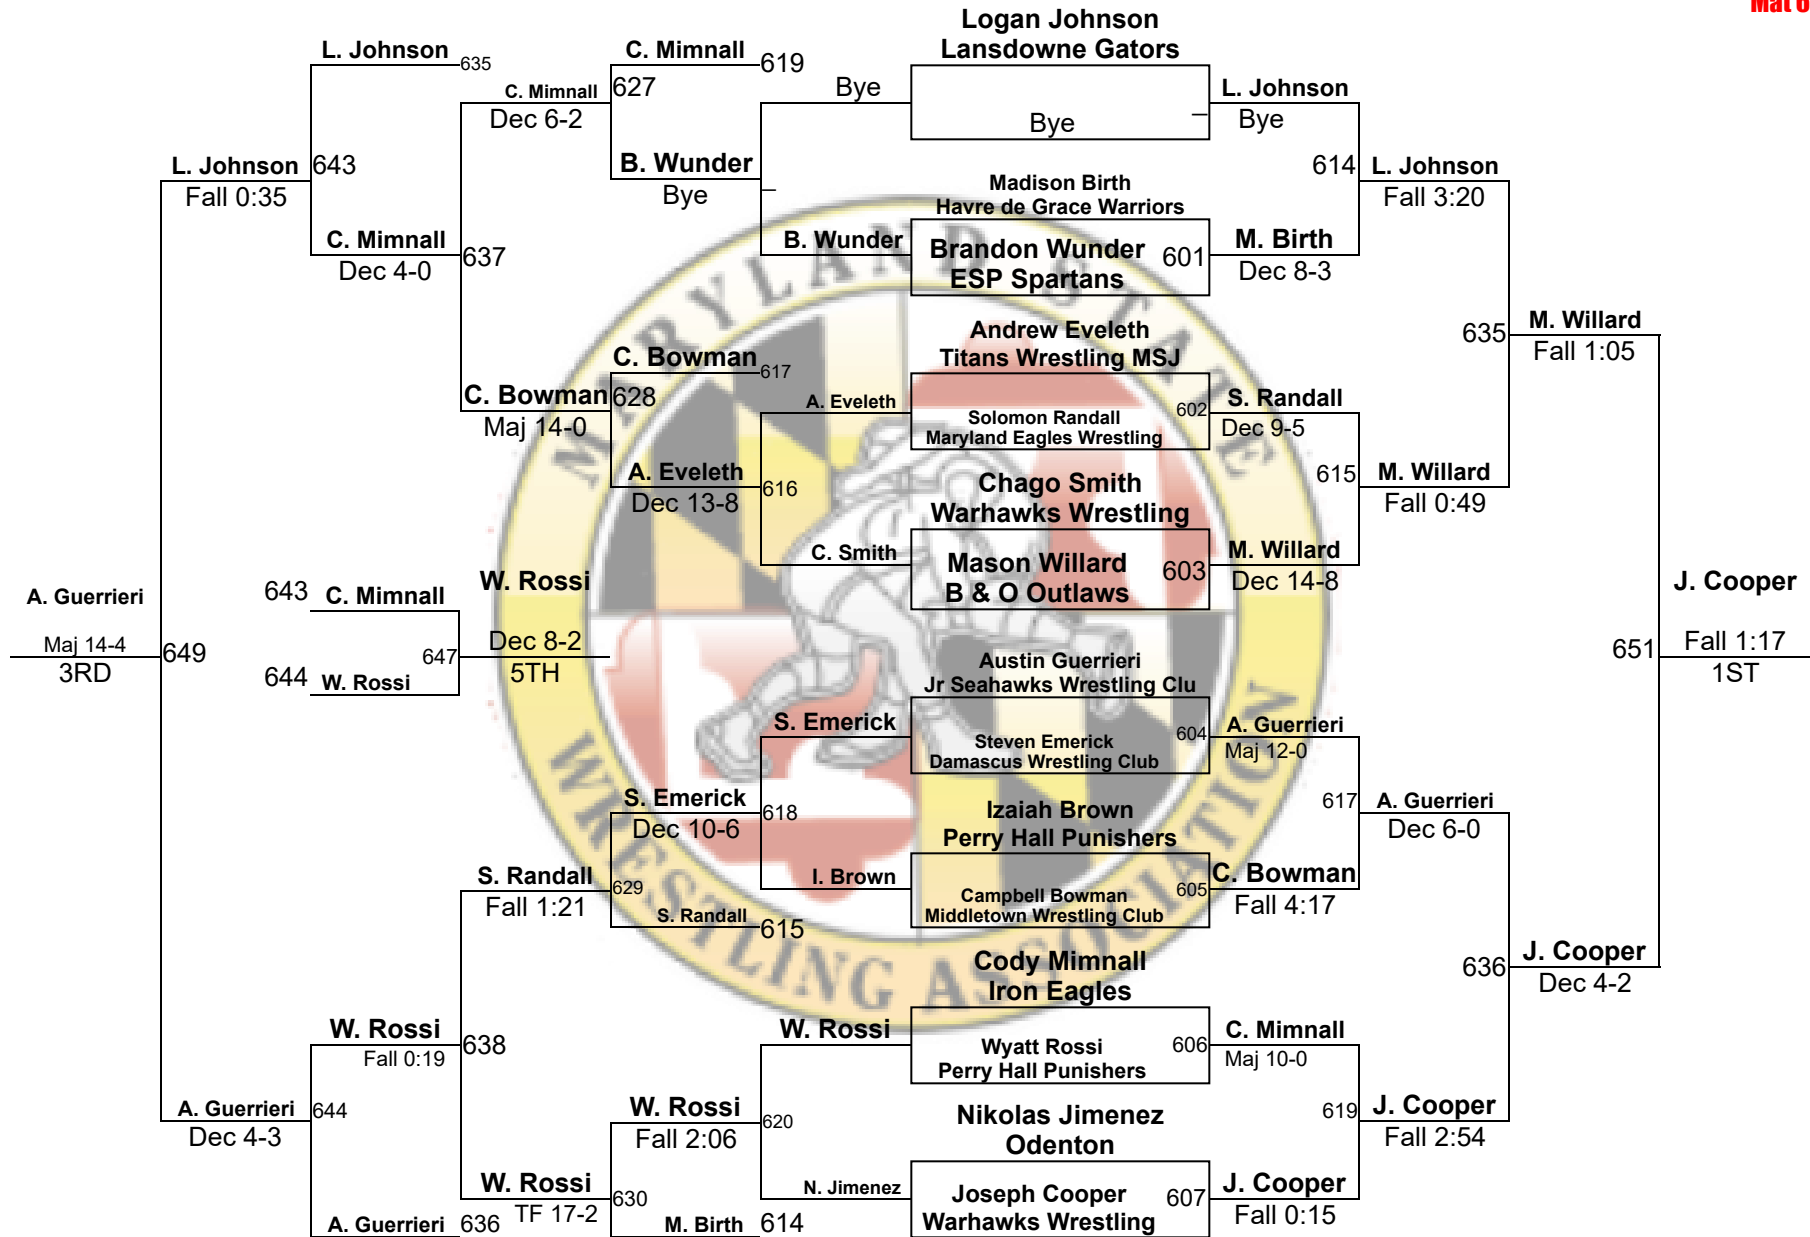

MSWA Youth State Tournament

10U 55
Mat 1

MSWA Youth State Tournament

10U 60
Mat 6

MSWA Youth State Tournament

10U 65
Mat 2

MSWA Youth State Tournament

10U 70
Mat 3

MSWA Youth State Tournament

10U 75
Mat 6

MSWA Youth State Tournament

10U 80
Mat 8

MSWA Youth State Tournament

10U 85
Mat 7

MSWA Youth State Tournament

10U 90
Mat 1