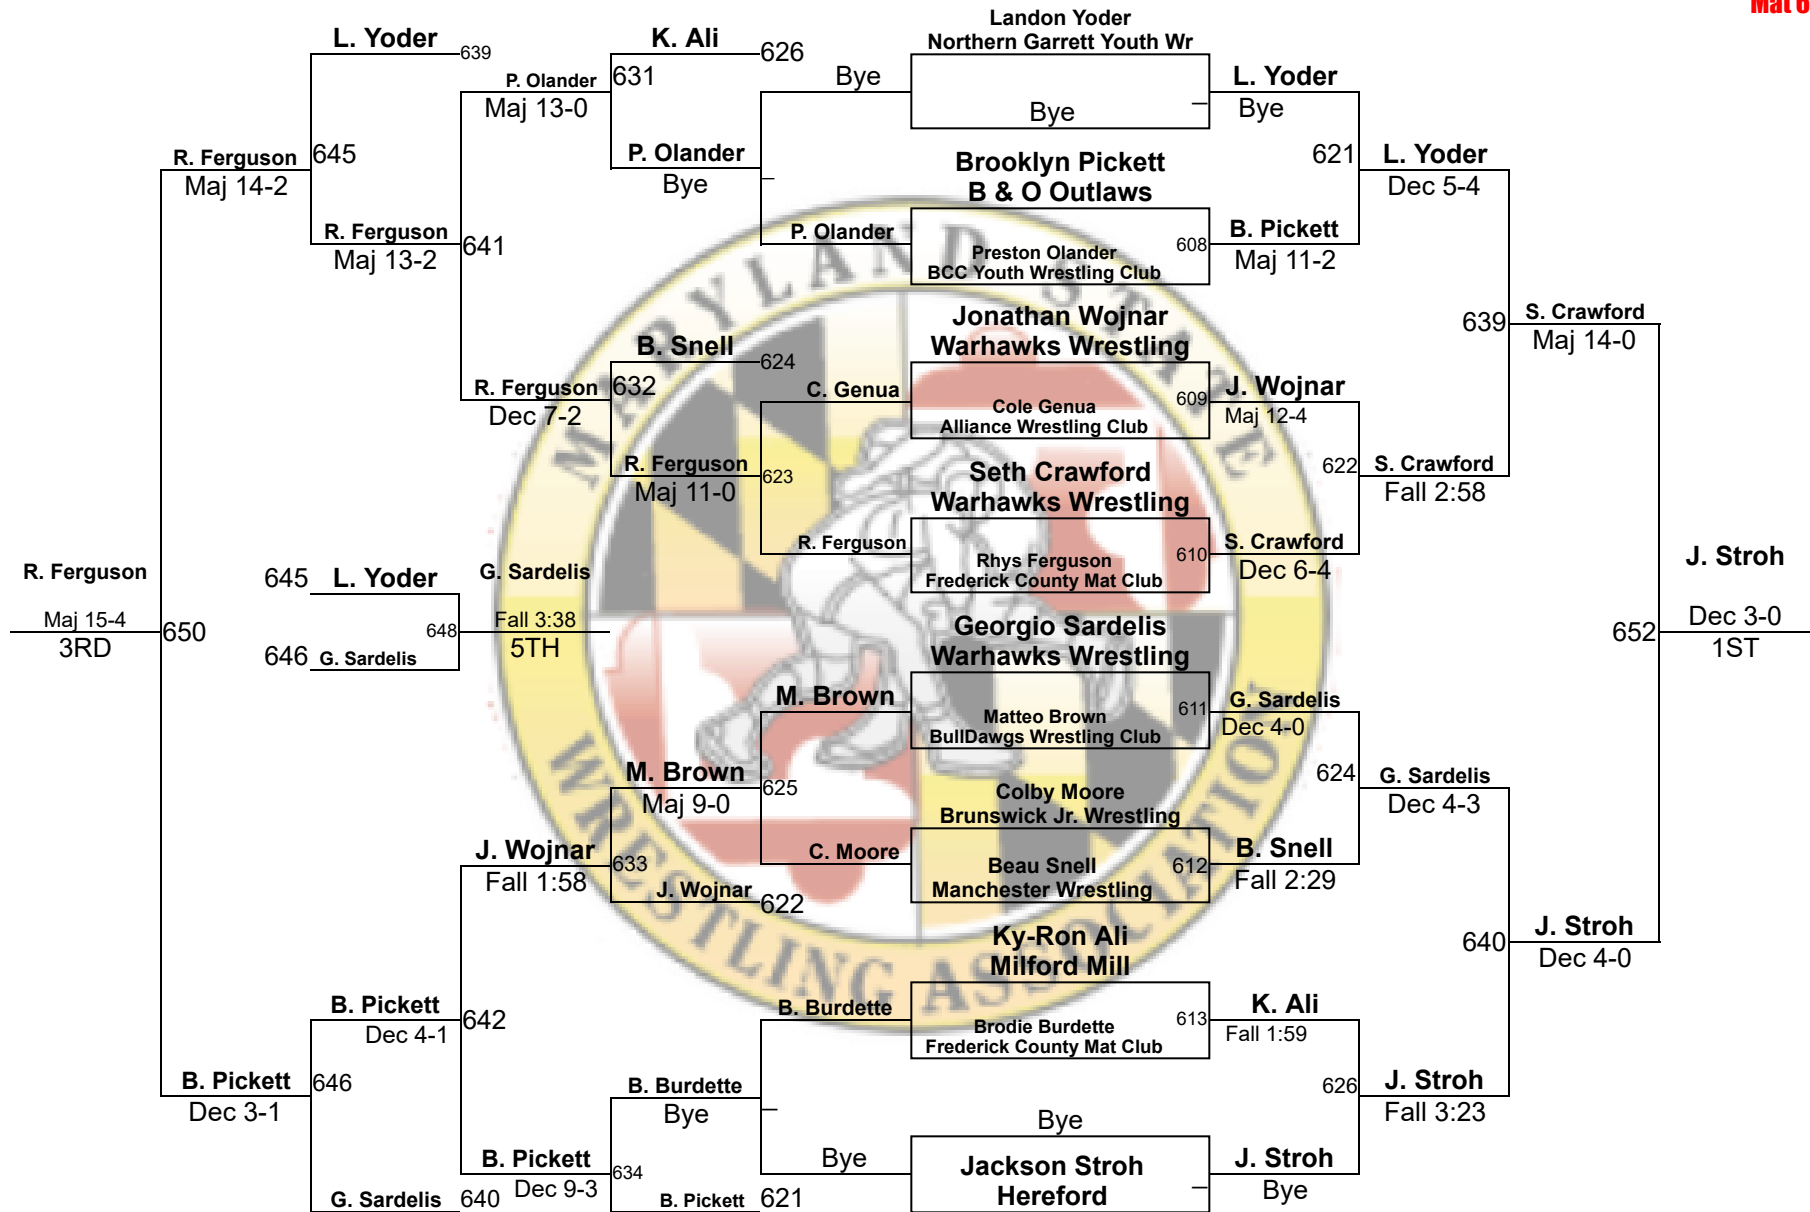

MSWA Youth State Tournament

10U 55
Mat 1

MSWA Youth State Tournament

10U 60
Mat 6

MSWA Youth State Tournament

10U 65
Mat 2

MSWA Youth State Tournament

10U 70
Mat 3

MSWA Youth State Tournament

10U 75
Mat 6

MSWA Youth State Tournament

10U 80
Mat 8

MSWA Youth State Tournament

10U 85
Mat 7

MSWA Youth State Tournament

10U 90
Mat 1