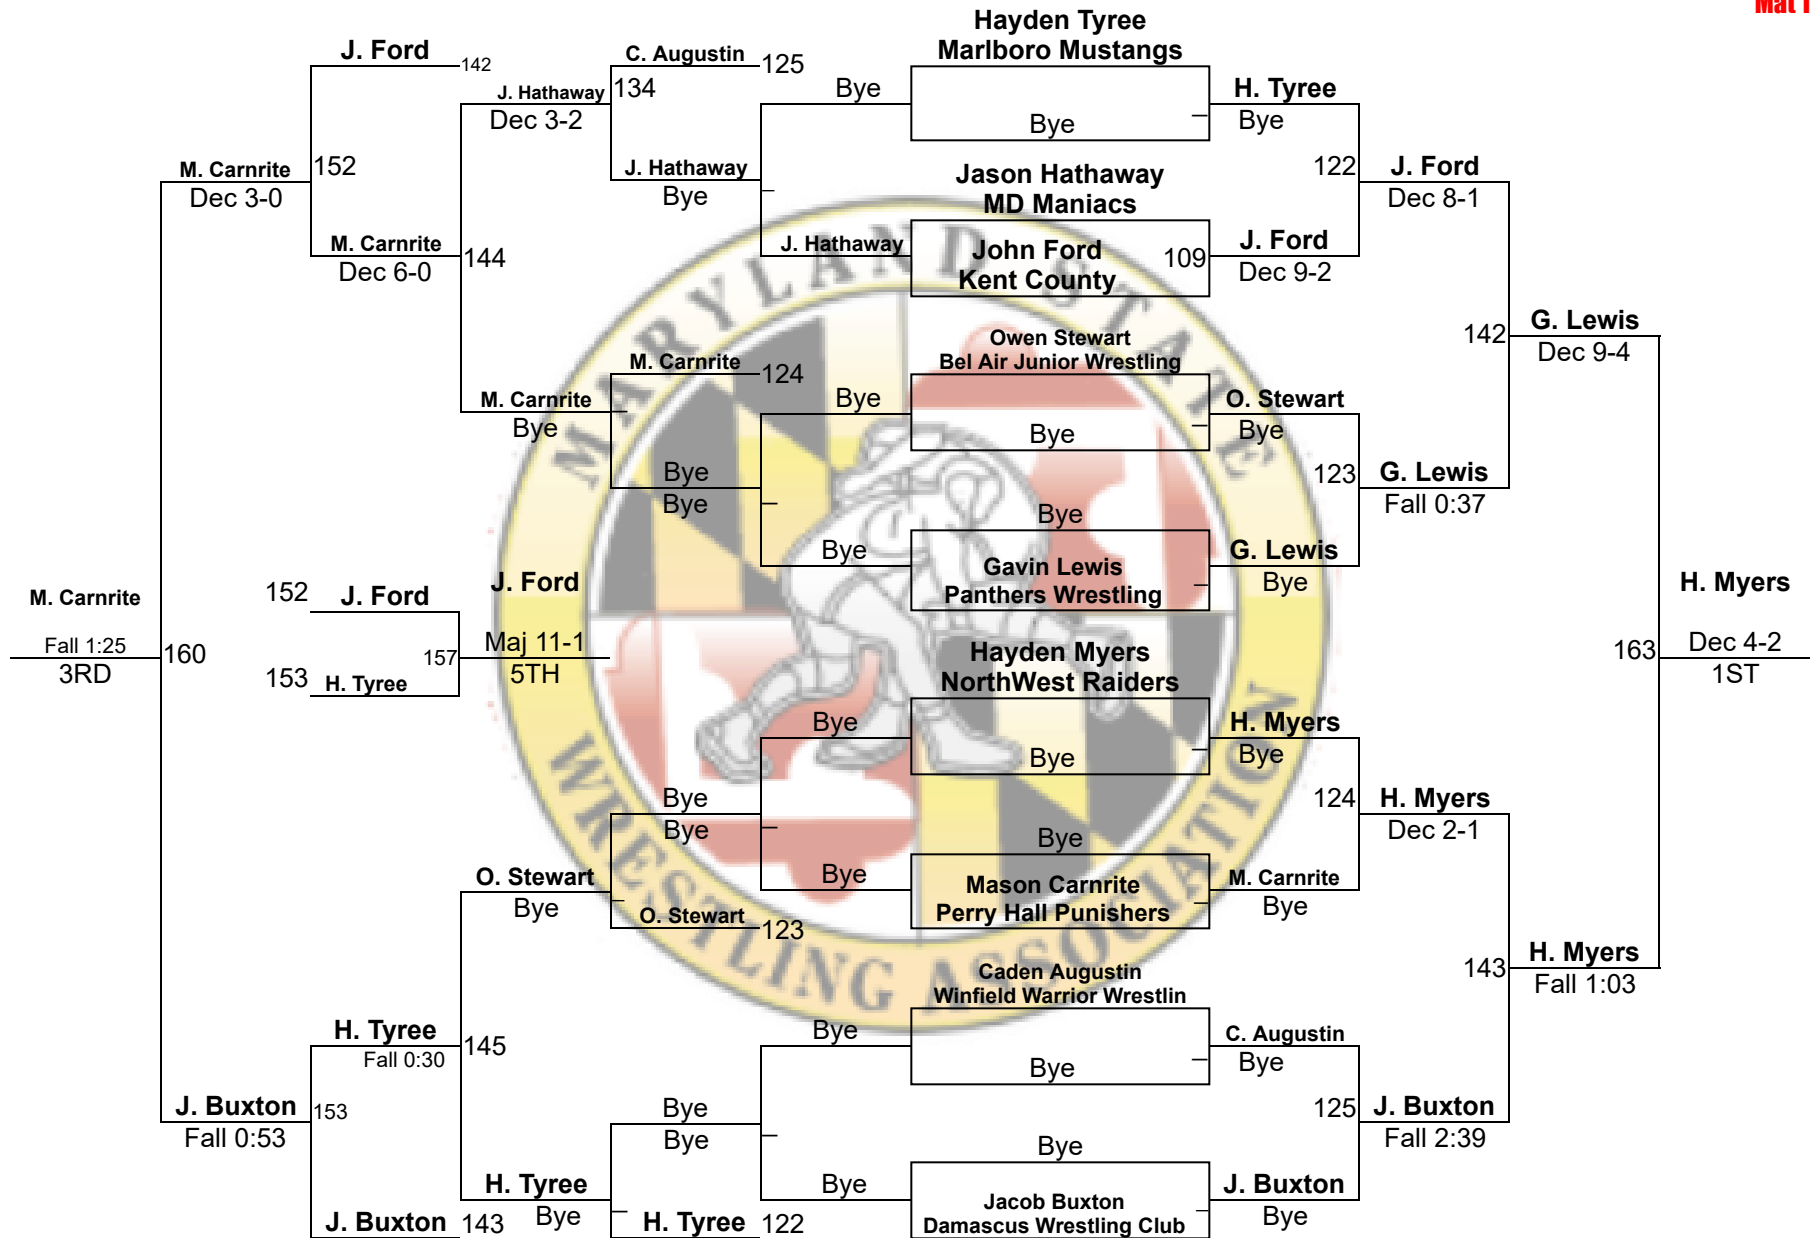

MSWA Youth State Tournament

10U 55
Mat 1

MSWA Youth State Tournament

10U 60
Mat 6

MSWA Youth State Tournament

10U 65
Mat 2

MSWA Youth State Tournament

10U 70
Mat 3

MSWA Youth State Tournament

10U 75
Mat 6

MSWA Youth State Tournament

10U 80
Mat 8

MSWA Youth State Tournament

10U 85
Mat 7

MSWA Youth State Tournament

10U 90
Mat 1

MSWA Youth State Tournament

10U 135

Mat 1