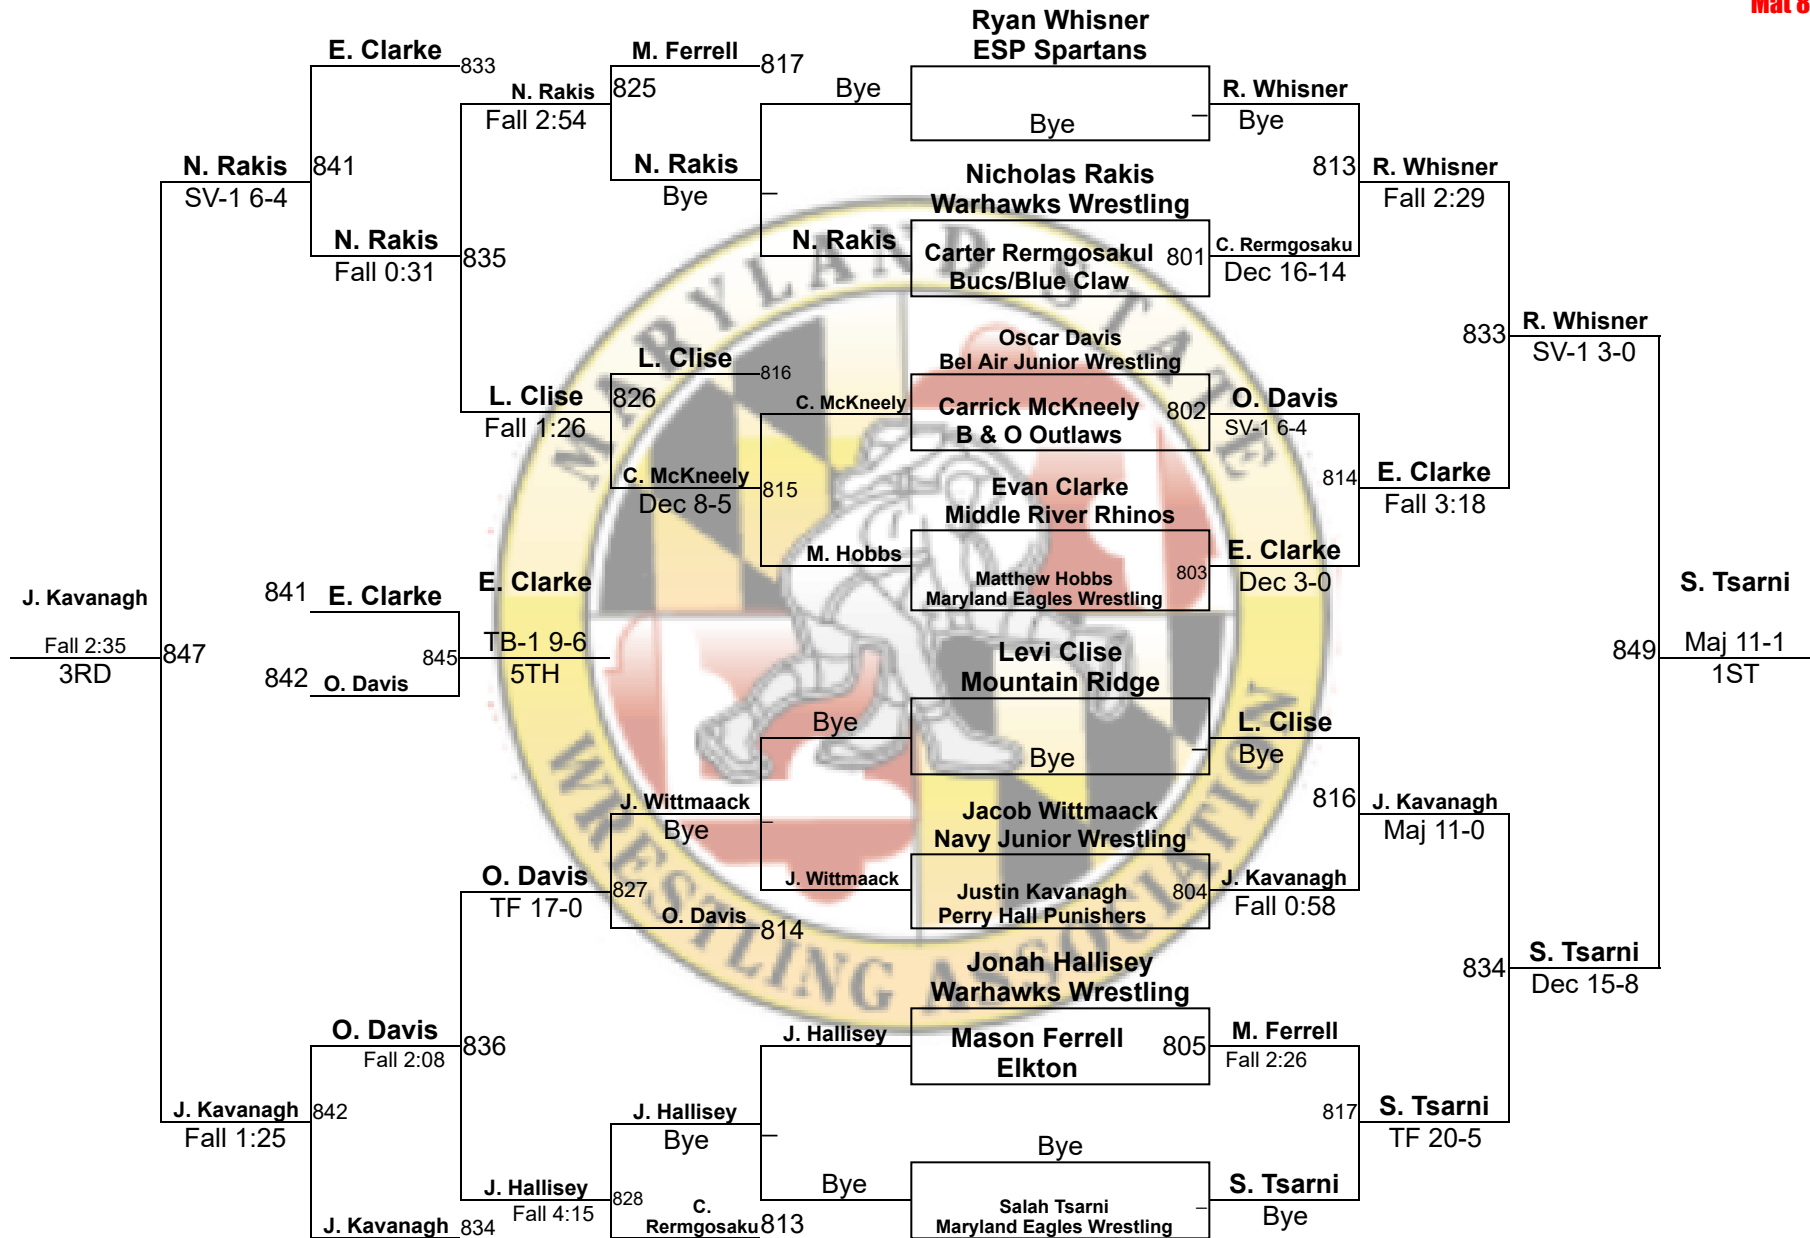

MSWA Youth State Tournament

10U 55
Mat 1

MSWA Youth State Tournament

10U 60
Mat 6

MSWA Youth State Tournament

10U 65
Mat 2

MSWA Youth State Tournament

10U 70
Mat 3

MSWA Youth State Tournament

10U 75
Mat 6

MSWA Youth State Tournament

10U 80
Mat 8

MSWA Youth State Tournament

10U 85
Mat 7

MSWA Youth State Tournament

10U 90
Mat 1