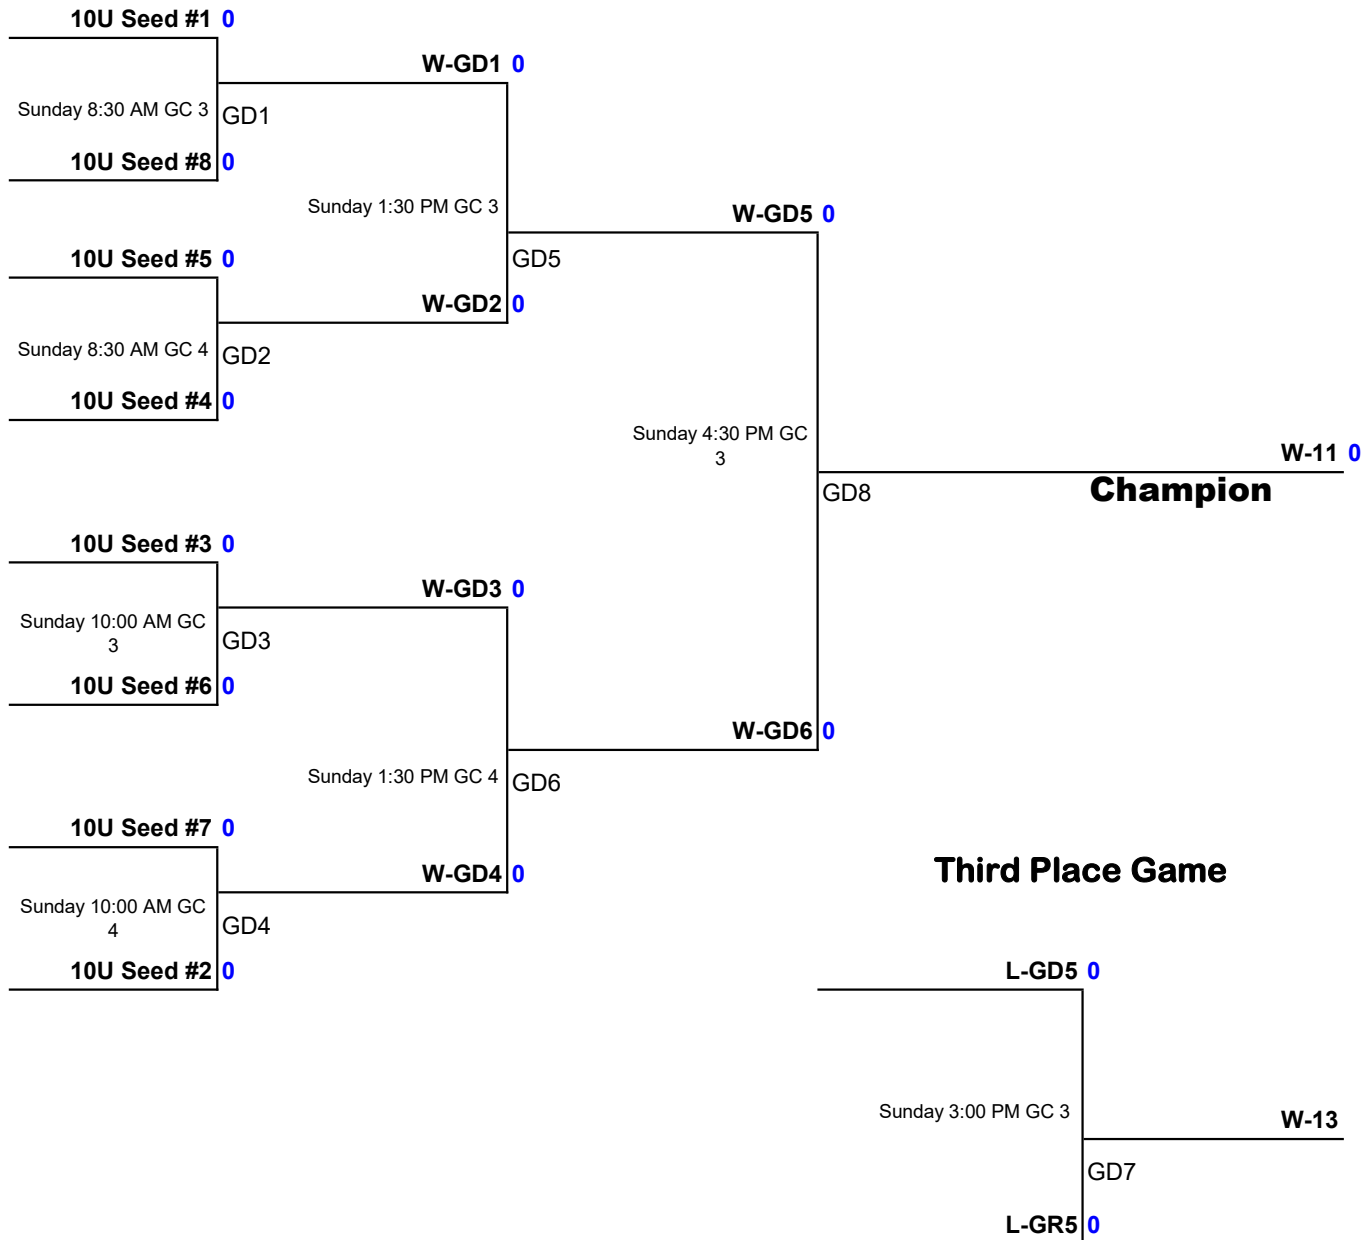

10U GOLD

Pride in the Pack 10U Gold Bracket
Grey Cloud Elementary, Cottage Grove, MN
June 7-9, 2019

Bracket updated: 6/4/19