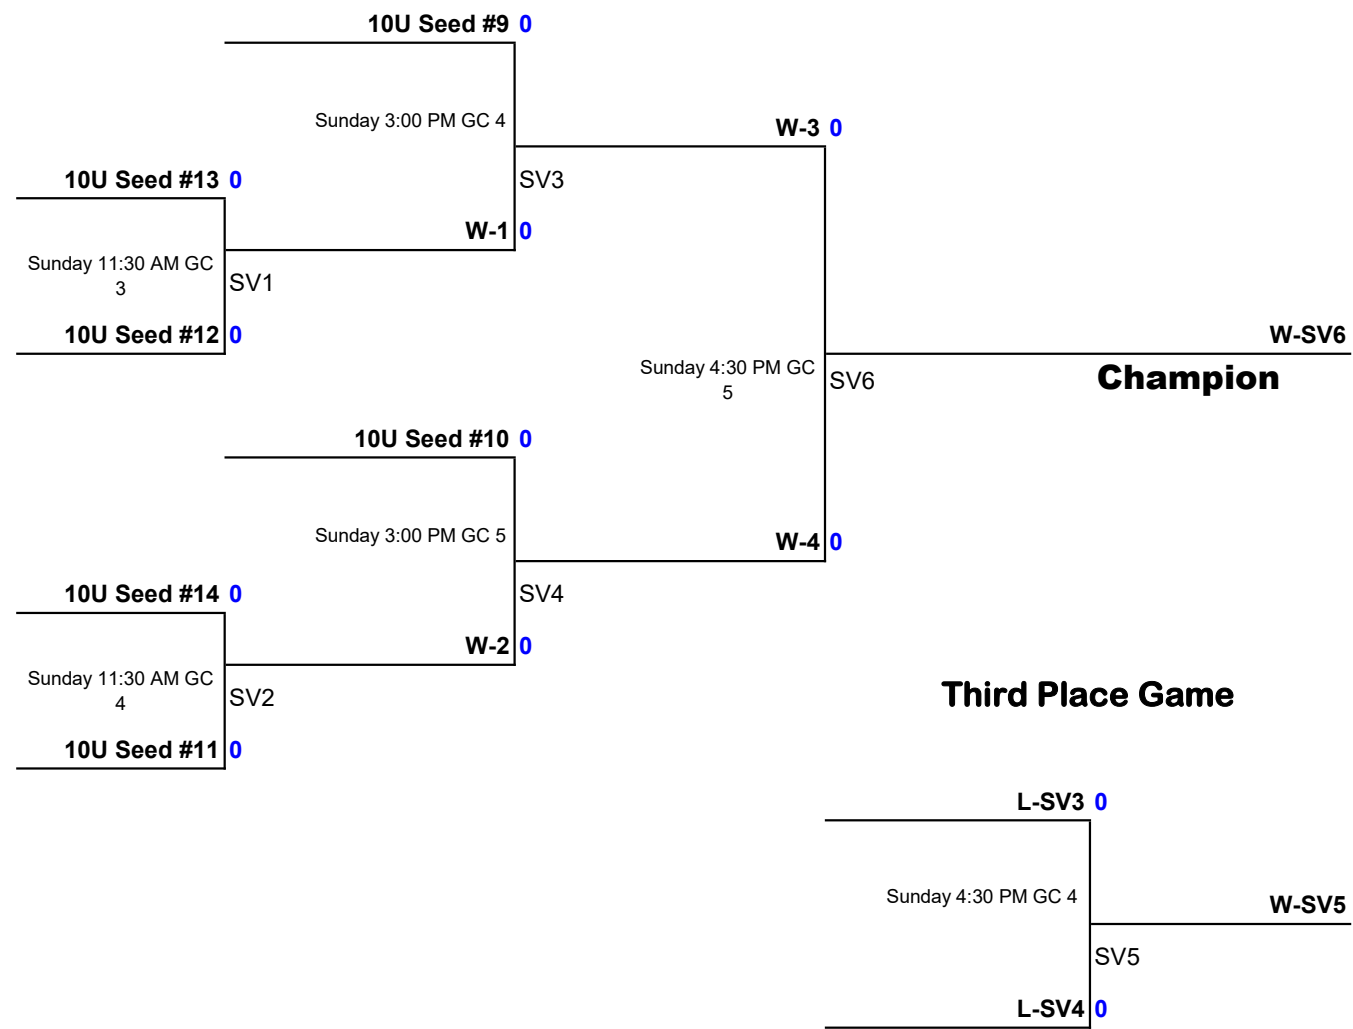

Pool 10U Gray

10U1	_____ Polars 10U B	v	Forest Lake Maroon	_____	Saturday 8:30 AM GC 1
10U2	_____ New Prague Black	v	Zephyr Gold	_____	Saturday 8:30 AM GC 2
10U3	_____ Zephyr Gold	v	Polars 10U B	_____	Saturday 11:30 AM GC 1
10U4	_____ Forest Lake Maroon	v	New Prague Black	_____	Saturday 11:30 AM GC 2
10U5	_____ New Prague Black	v	Polars 10U B	_____	Saturday 4:00 PM GC 4
10U6	_____ Zephyr Gold	v	Forest Lake Maroon	_____	Saturday 4:00 PM GC 5

1. The top seed in each pool will advance to the Gold bracket
2. The next 3 highest seeds will advance to the Gold bracket
3. The subsequent top 6 seeds will go to the Silver bracket
4. The remaining 6 teams will go to the Bronze bracket.

10U GOLD

Pride in the Pack 10U Gold Bracket
 Grey Cloud Elementary, Cottage Grove, MN
 June 7-9, 2019

Bracket updated: 6/4/19

10U SILVER

Pride in the Pack 10U Silver Bracket
 Grey Cloud Elementary, Cottage Grove, MN

June 7-9, 2019

Bracket updated: 6/4/19

10U BRONZE

Pride in the Pack 10U Bronze Bracket
Grey Cloud Elementary, Cottage Grove, MN

June 7-9, 2019

Bracket updated: 6/4/19