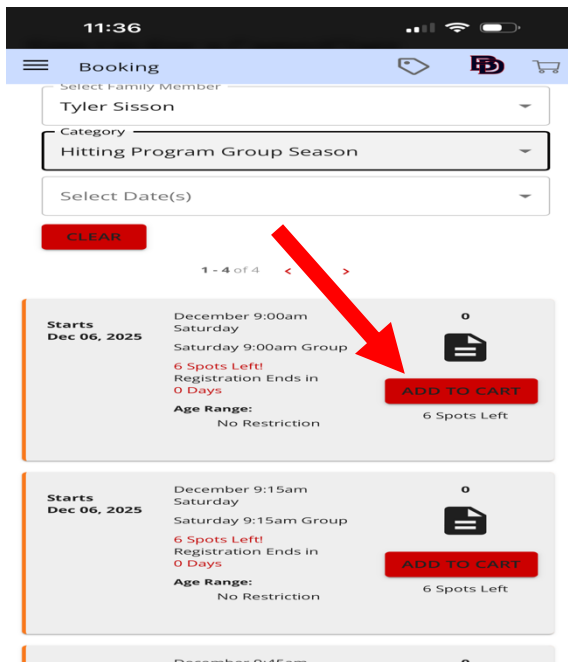

HOW TO SCHEDULE HITTING PROGRAM

Step 1:

Step 2:

Step 3: