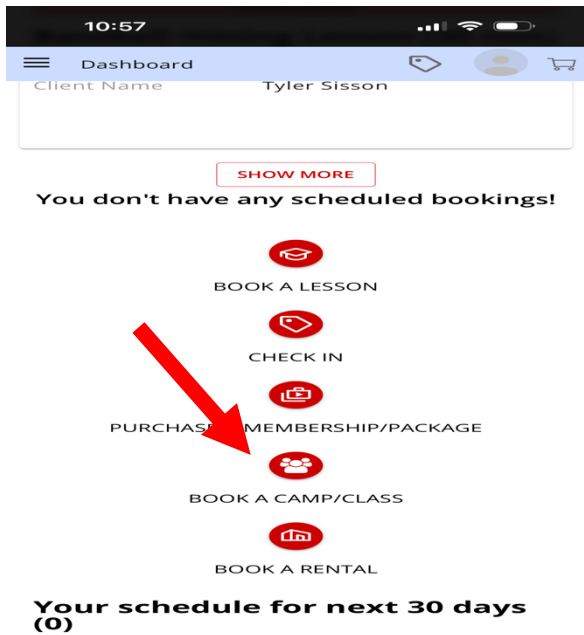

HOW TO SCHEDULE HITTING PROGRAM

Step 1: