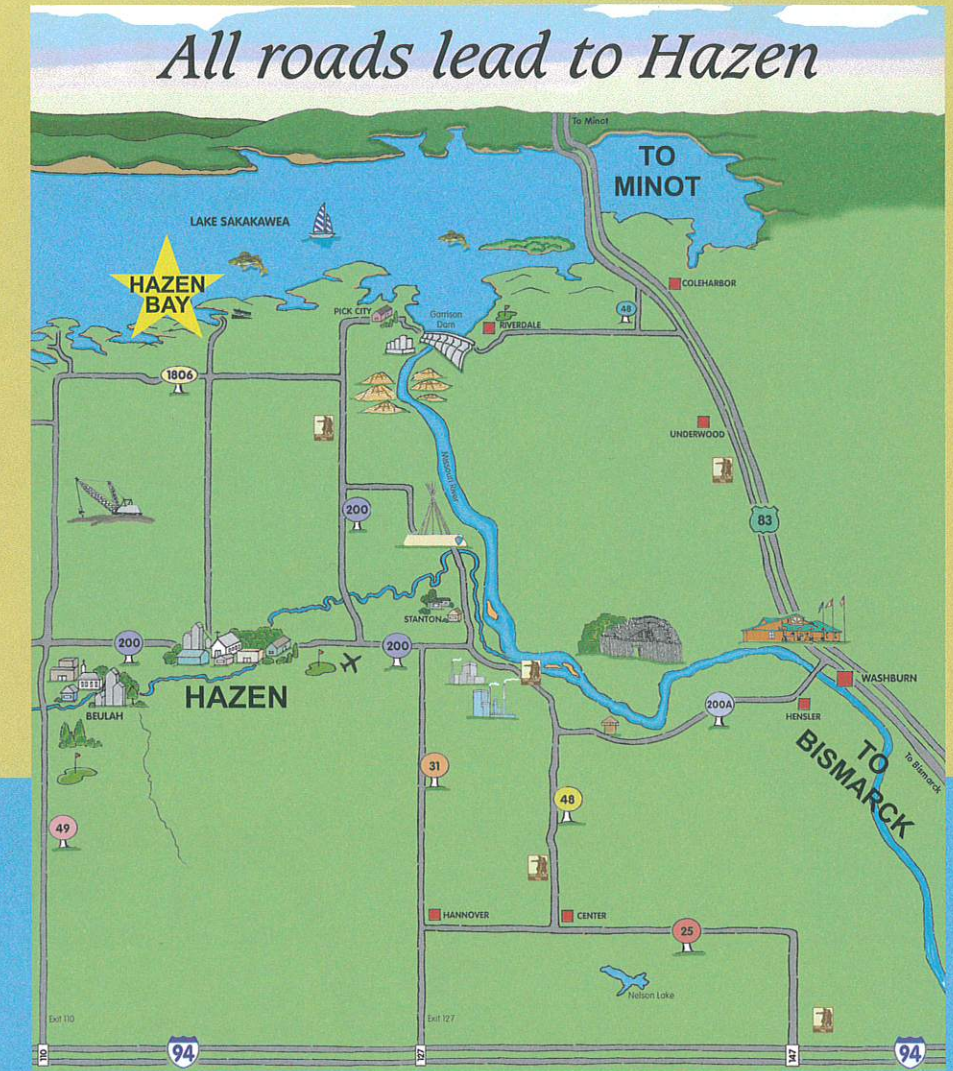

HAZEN PARKS & RECREATION

Hazen Bay, Lewis & Clark RV Park and Antelope Creek RV Park RULES & REGULATIONS

1. All Dogs **must** be kept on a controlled leash. This is for the protection of your pet, native wildlife and other park visitors.
2. Clean up after your Pet.
3. Speed Limit **10 mph**.
4. There are **No Fireworks** allowed on Corps or park property and shooting off of any fireworks is not allowed.
5. All fires must be controlled within the fire pits at all times.
6. Quiet hours are 11 p.m. to 6 a.m.
7. Check out time is 2 p.m.
8. No OFF ROAD VEHICLES ALLOWED.
9. Please clean up your area as best as possible before leaving.
10. Please clean fish at the fish cleaning station **only**. Do not clean them at camping sites.
11. HAVE FUN!!!

For reservations call
Ph. 748-CAMP(2267)
Please visit our website
www.hazenparks.com

Lewis & Clark RV Park

Antelope Creek RV Park