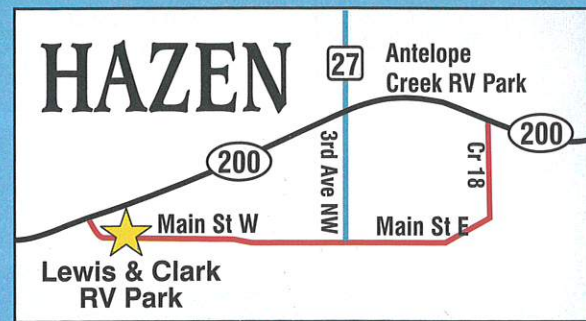

HAZEN PARKS & RECREATION

Hazen Bay, Lewis & Clark RV Park and Antelope Creek RV Park RULES & REGULATIONS

1. All Dogs **must** be kept on a controlled leash. This is for the protection of your pet, native wildlife and other park visitors.
2. Clean up after your Pet.
3. Speed Limit **10 mph**.
4. There are **No Fireworks** allowed on Corps or park property and shooting off of any fireworks is not allowed.
5. All fires must be controlled within the fire pits at all times.
6. Quiet hours are 11 p.m. to 6 a.m.
7. Check out time is 2 p.m.
8. No OFF ROAD VEHICLES ALLOWED.
9. Please clean up your area as best as possible before leaving.
10. Please clean fish at the fish cleaning station **only**. Do not clean them at camping sites.
11. HAVE FUN!!!