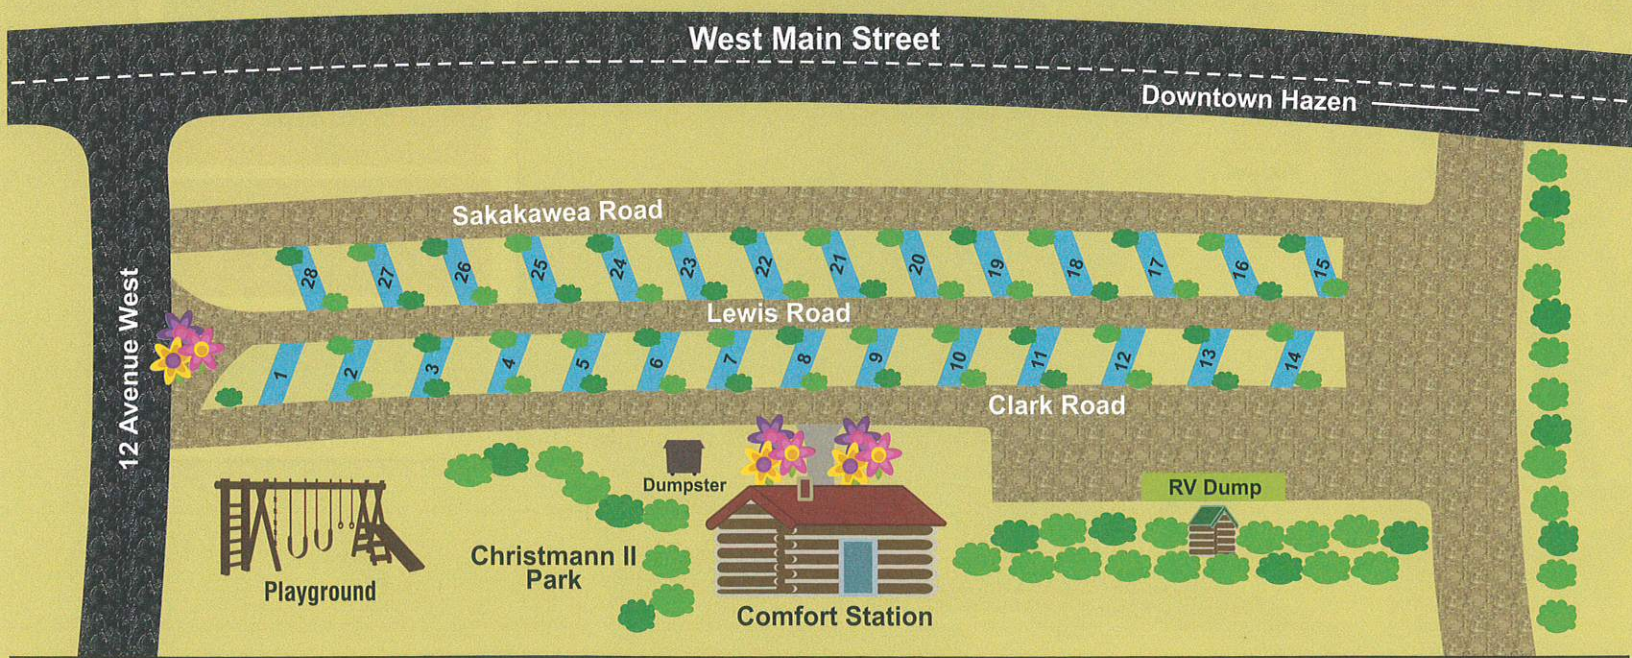

Lewis & Clark RV Park