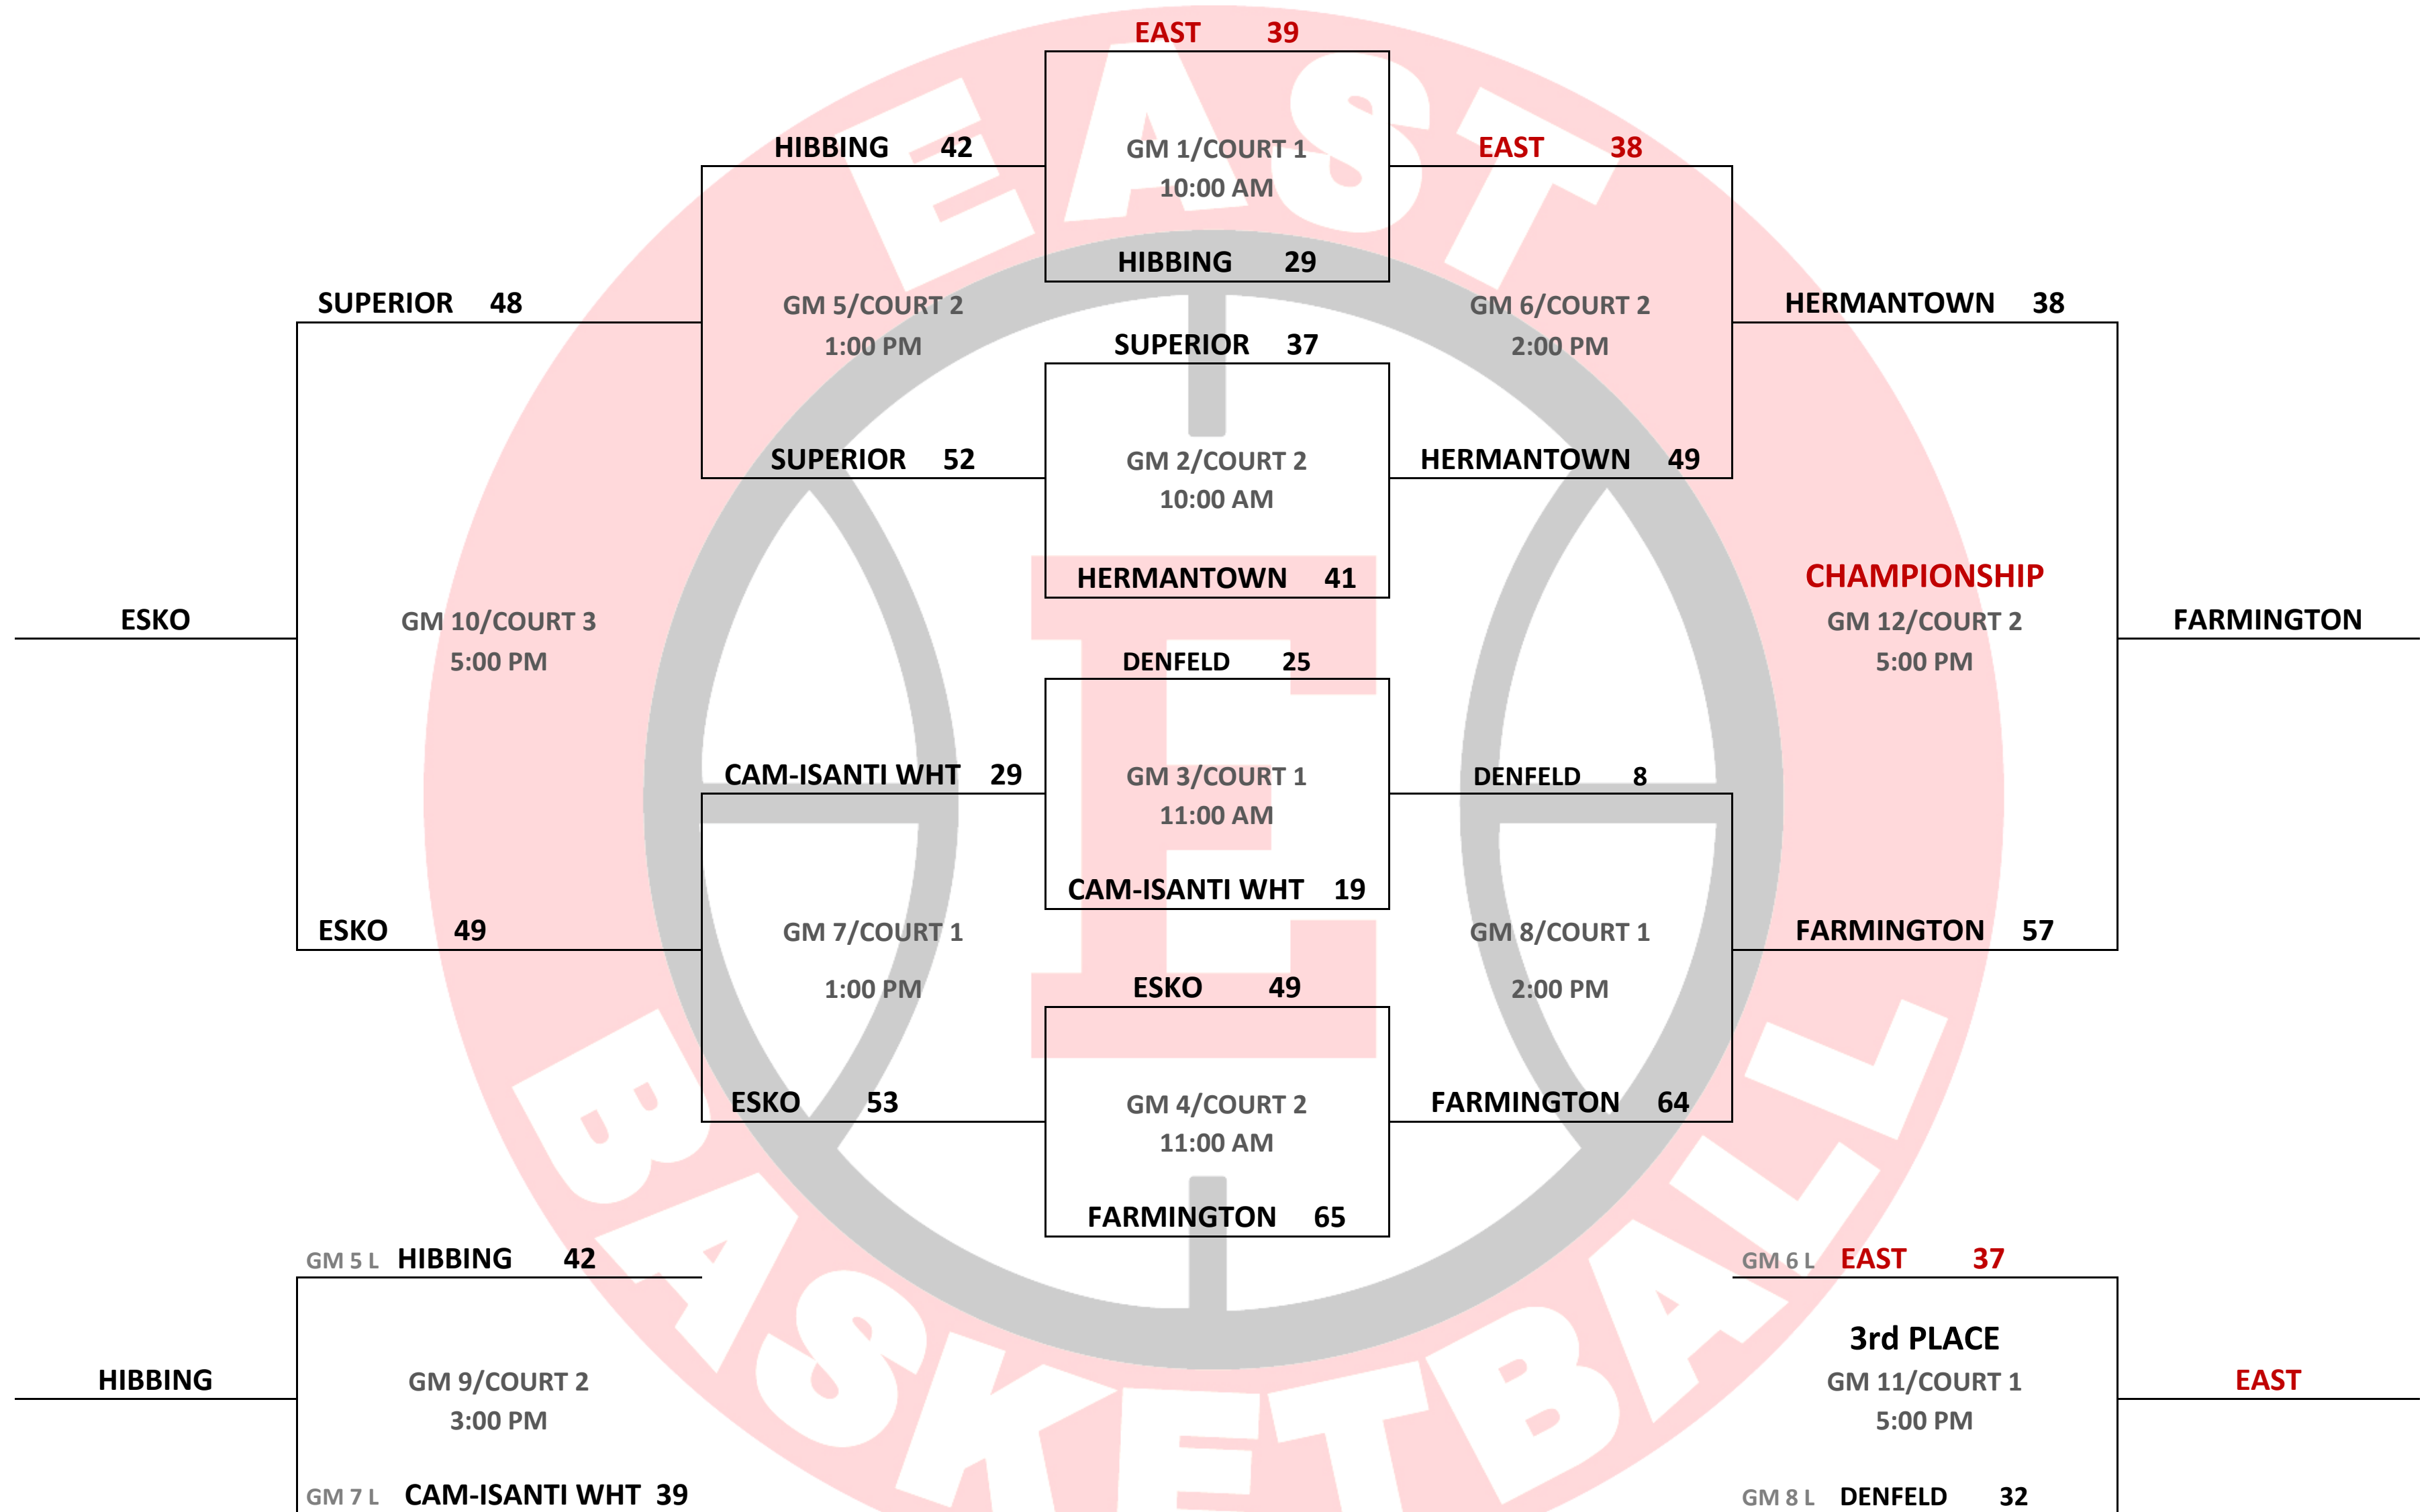

# 2023-WINTER CITY SHOWDOWN

## 8<sup>TH</sup> GRADE DIVISION

Brackets courtesy of gitchgear.com