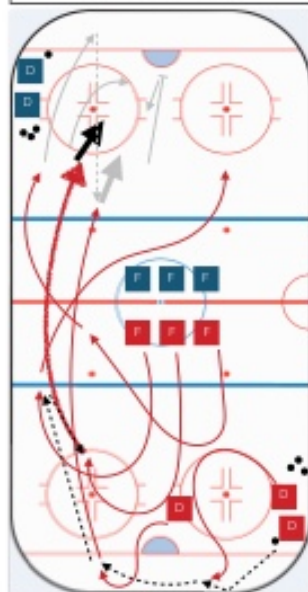

Drills

1	1/2/3 Low Play Game		
2	Hotlanta BO 5		
3	Farabee 4/1		
4	Speed 4/1		
5	Speed 4/2		
6	2/2 Angle		
7	3/3 X-ice Transition		

Practice Notes

UNITY
SACRIFICE
ATTITUDE

1/2/3 Low Play Game

Hotlanta BO 5

Farabee Transition 4/1

Speed 4/1

Speed 4/2

2v2 Angle Game

3/3 X-ice Player Transition