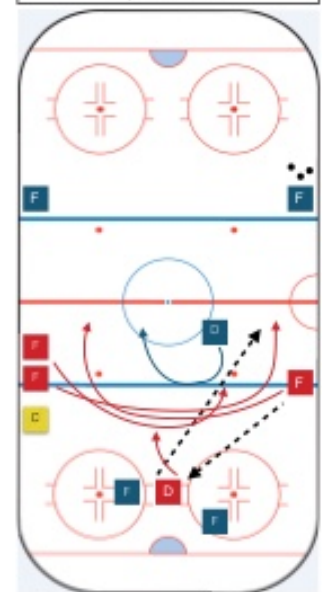

Drills

1	1/2/3 Low Play Game		
2	Hotlanta BO 5		
3	Farabee 4/1		
4	Speed 4/1		
5	Speed 4/2		
6	2/2 Angle		
7	3/3 X-ice Transition		

Practice Notes

UNITY
SACRIFICE
ATTITUDE

1/2/3 Low Play Game

Hotlanta BO 5

Farabee Transition 4/1

Speed 4/1

Speed 4/2

2v2 Angle Game

3/3 X-ice Player Transition