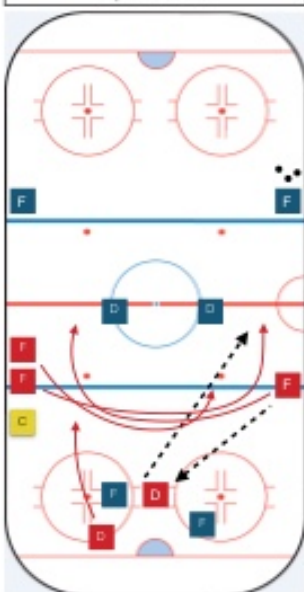

Drills

1	1/2/3 Low Play Game		
2	Hotlanta BO 5		
3	Farabee 4/1		
4	Speed 4/1		
5	Speed 4/2		
6	2/2 Angle		
7	3/3 X-ice Transition		

Practice Notes

UNITY
SACRIFICE
ATTITUDE

1/2/3 Low Play Game

Hotlanta BO 5

Farabee Transition 4/1

Speed 4/1

Speed 4/2

2v2 Angle Game

3/3 X-ice Player Transition