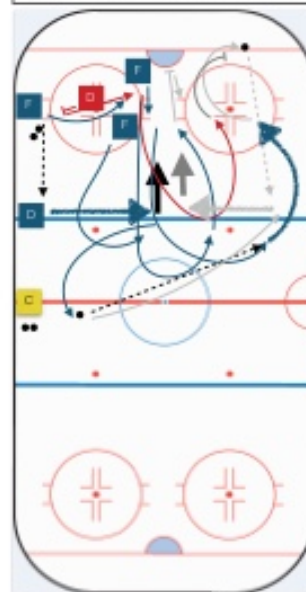

Drills

1	1/2/3 Low Play Game		
2	Hotlanta BO 5		
3	Farabee 4/1		
4	Speed 4/1		
5	Speed 4/2		
6	2/2 Angle		
7	3/3 X-ice Transition		

Practice Notes

UNITY
SACRIFICE
ATTITUDE

1/2/3 Low Play Game

Hotlanta BO 5

Farabee Transition 4/1

Speed 4/1

Speed 4/2

2v2 Angle Game

3/3 X-ice Player Transition