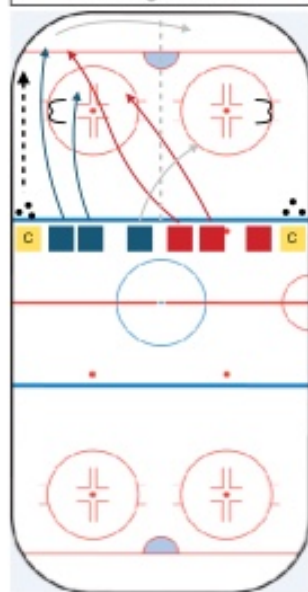

Drills

1	1/2/3 Low Play Game		
2	Hotlanta BO 5		
3	Farabee 4/1		
4	Speed 4/1		
5	Speed 4/2		
6	2/2 Angle		
7	3/3 X-ice Transition		

Practice Notes

UNITY
SACRIFICE
ATTITUDE

1/2/3 Low Play Game

Hotlanta BO 5

Farabee Transition 4/1

Speed 4/1

Speed 4/2

2v2 Angle Game

3/3 X-ice Player Transition