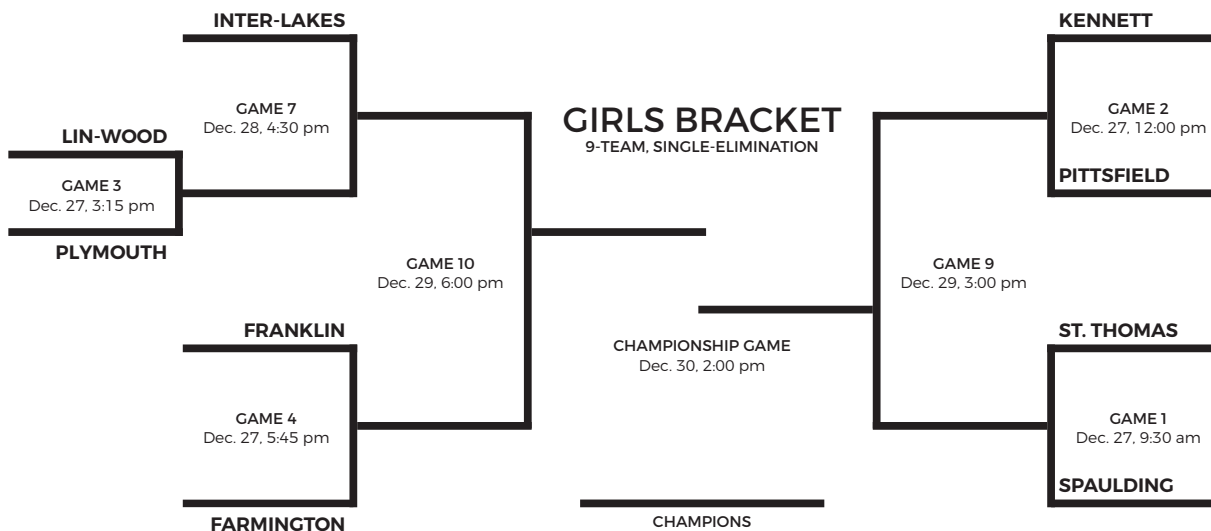

CONSOLATION GAMES