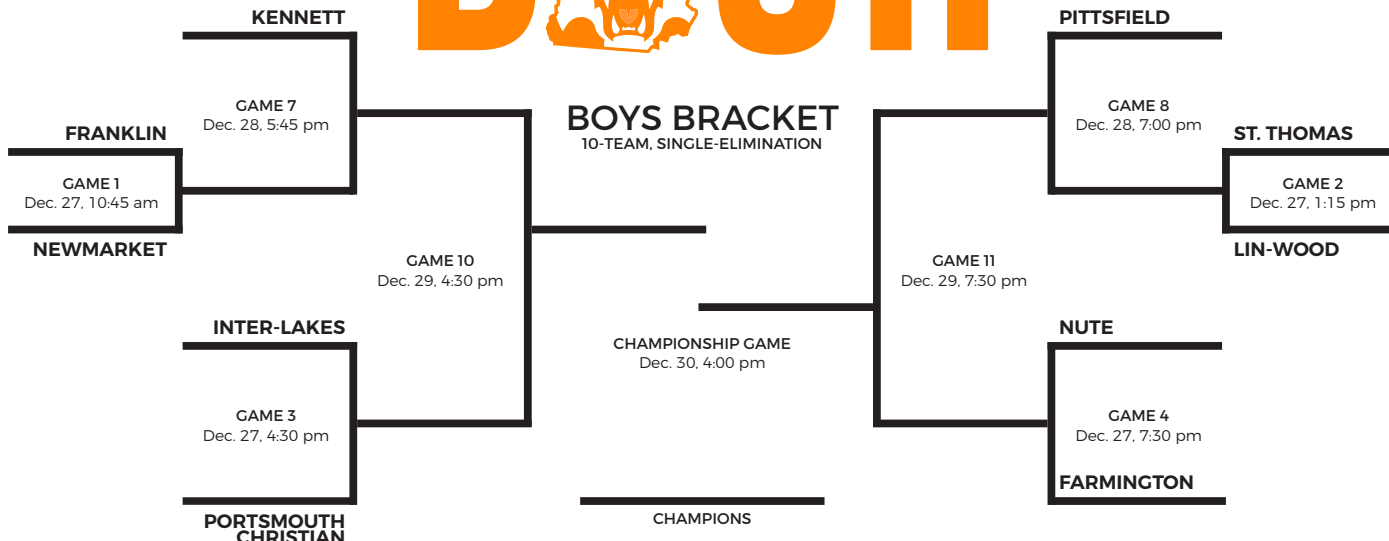

THE 40TH ANNUAL MIKE LEE HOLIDAY BASKETBALL

BASH