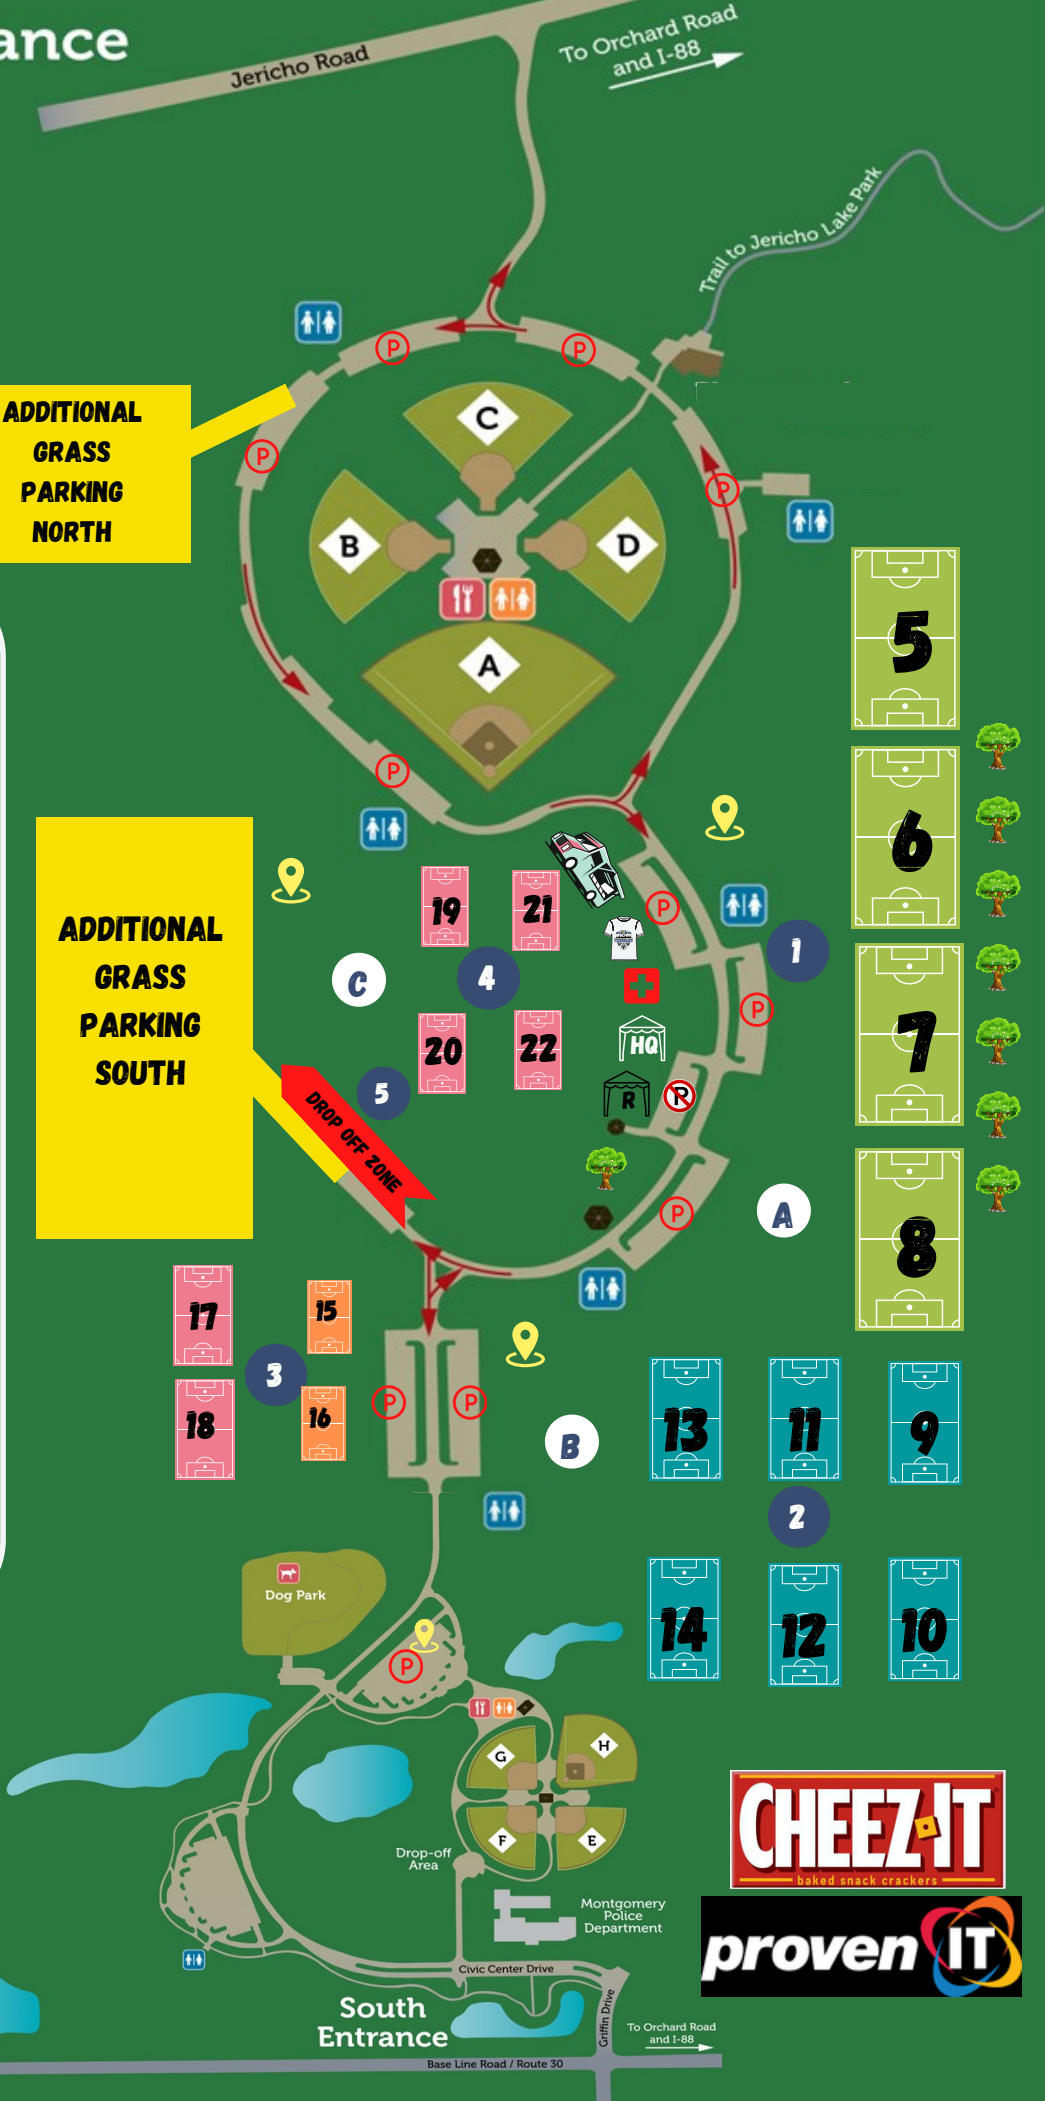

North Entrance

MAP LEGEND

- Head Quarters
- First Aid / Medic
- Referee Tent
- Field Marshal
- Info & Hydration
- Parking
- Drop off Zone
- Shuttle Stop
- Food Trucks
- Tournament Gear

ADDITIONAL GRASS PARKING NORTH

ADDITIONAL GRASS PARKING SOUTH

DROP OFF ZONE

STUART
SPORTS COMPLEX
FOX VALLEY PARK DISTRICT

North: 39W585 Jericho Road,
Montgomery, IL 60538

South: 10 Civic Center Drive,
Montgomery, IL 60538

CHEEZ-IT
baked snack crackers