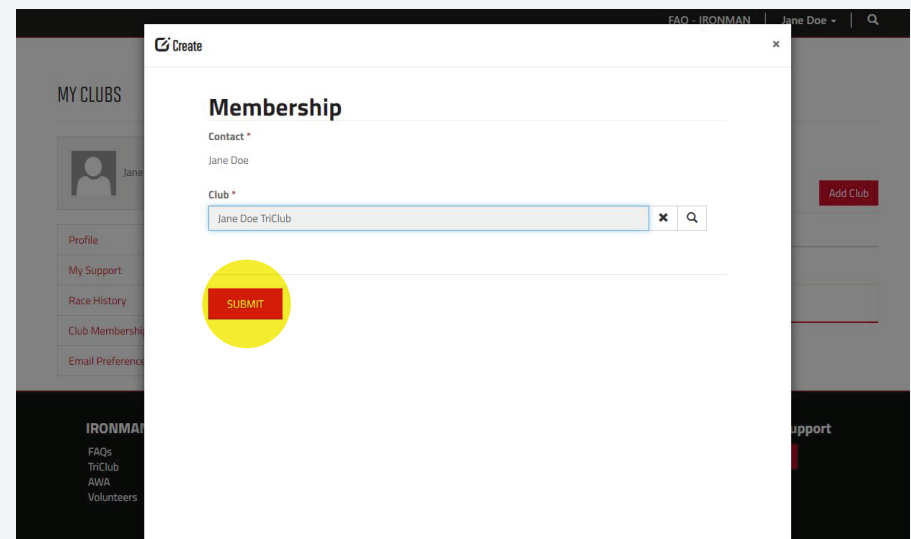

3: NACHDEM DU
EINGELOCKT BIST, Klicke
AUF **CLUB MEMBERSHIP**

FAQ - IRONMAN | Jane Doe - | 🔍

MY CLUBS

Jane Doe

To view your club roster, click on the club name

Add Club

Club	Type
There are no records to display.	

- Profile
- My Support
- Race History
- Club Membership
- Email Preferences

4: Klicke AUF **ADD CLUB**

5: Klicke auf **DIE LUPE**

6: GIB DEN NAMEN DEINES VEREINS IN DIE **SUCHLEISTE** EIN. WICHTIG: GROß- UND KLEINSCHREIBUNG BEACHTEN

7: Klicke auf **SELECT**

8: Klicke auf **SUBMIT**

The screenshot shows a desktop interface for the Ironman TriClub. At the top, there is a navigation bar with "FAQ - IRONMAN", "Jane Doe", and a search icon. Below this, the "MY CLUBS" section is displayed. On the left, there is a user profile card for "Jane Doe" with a placeholder icon and a list of menu items: Profile, My Support, Race History, Club Membership, and Email Preferences. To the right of the profile card, there is a text prompt: "To view your club roster, click on the club name" and a red "Add Club" button. Below this, a table lists the user's club membership: