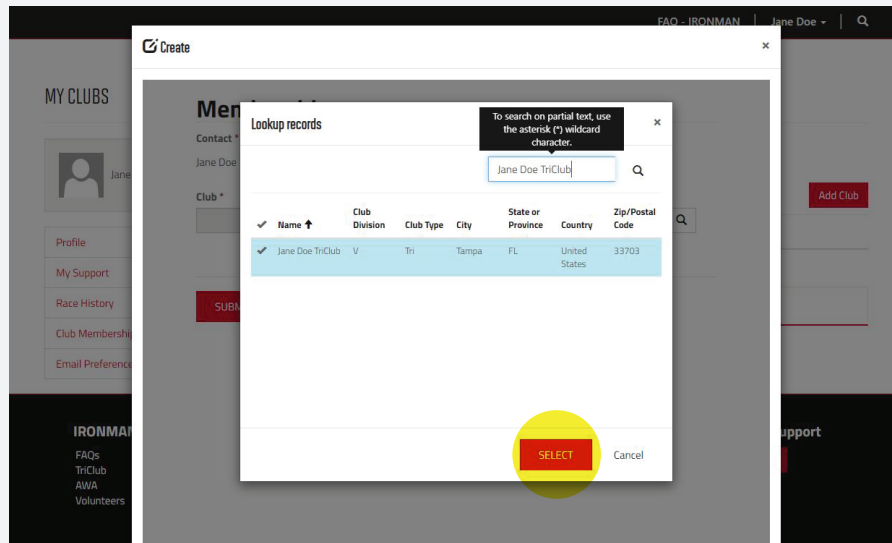

3: NACHDEM DU
EINGELOCKT BIST, Klicke
AUF **CLUB MEMBERSHIP**

FAQ - IRONMAN | Jane Doe - | 🔍

MY CLUBS

Jane Doe

To view your club roster, click on the club name

Add Club

Club	Type
There are no records to display.	

- Profile
- My Support
- Race History
- Club Membership
- Email Preferences

4: Klicke AUF **ADD CLUB**

5: Klicke auf **DIE LUPE**

6: GIB DEN NAMEN DEINES VEREINS IN DIE **SUCHLEISTE** EIN. WICHTIG: GROß- UND KLEINSCHREIBUNG BEACHTEN

7: Klicke auf **SELECT**

8: Klicke auf **SUBMIT**

The screenshot shows a desktop interface for the Ironman TriClub. At the top, there is a navigation bar with "FAQ - IRONMAN", "Jane Doe", and a search icon. Below this, the "MY CLUBS" section is displayed. On the left, there is a user profile card for "Jane Doe" with a placeholder icon and a list of menu items: Profile, My Support, Race History, Club Membership, and Email Preferences. To the right of the profile card, there is a text prompt: "To view your club roster, click on the club name" and a red "Add Club" button. Below this, a table lists the user's club membership: