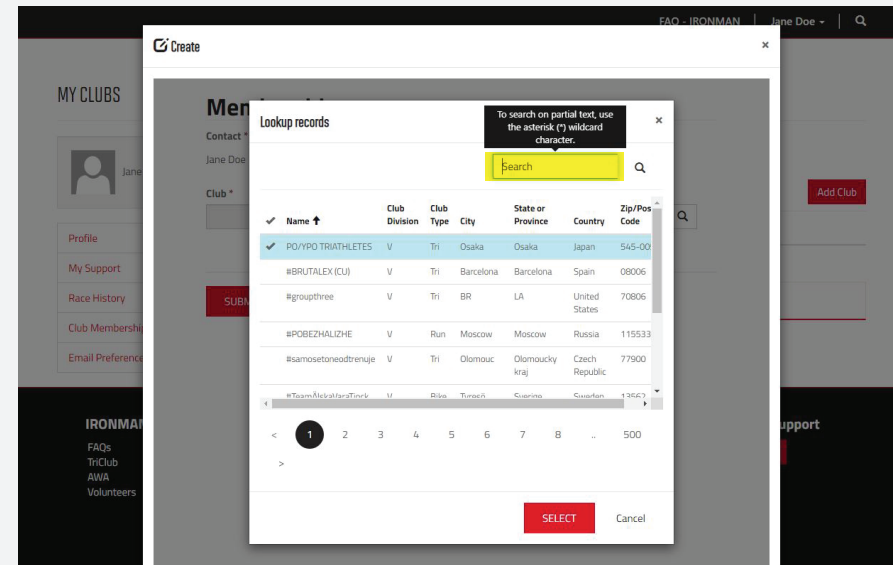

3: NACHDEM DU
EINGELOCKT BIST, Klicke
AUF **CLUB MEMBERSHIP**

FAQ - IRONMAN | Jane Doe - | 🔍

MY CLUBS

Jane Doe

To view your club roster, click on the club name

Add Club

Club	Type
There are no records to display.	

- Profile
- My Support
- Race History
- Club Membership
- Email Preferences

4: Klicke AUF **ADD CLUB**

5: Klicke auf **DIE LUPE**

6: GIB DEN NAMEN DEINES VEREINS IN DIE **SUCHLEISTE** EIN. WICHTIG: GROß- UND KLEINSCHREIBUNG BEACHTEN

7: Klicke auf **SELECT**

8: Klicke auf **SUBMIT**

The screenshot shows a desktop interface for the Ironman TriClub. At the top, there is a navigation bar with "FAQ - IRONMAN", "Jane Doe", and a search icon. Below this, the "MY CLUBS" section is displayed. On the left, there is a user profile card for "Jane Doe" with a placeholder icon and a list of menu items: Profile, My Support, Race History, Club Membership, and Email Preferences. To the right of the profile card, there is a text prompt: "To view your club roster, click on the club name" and a red "Add Club" button. Below this, a table lists the user's club membership: