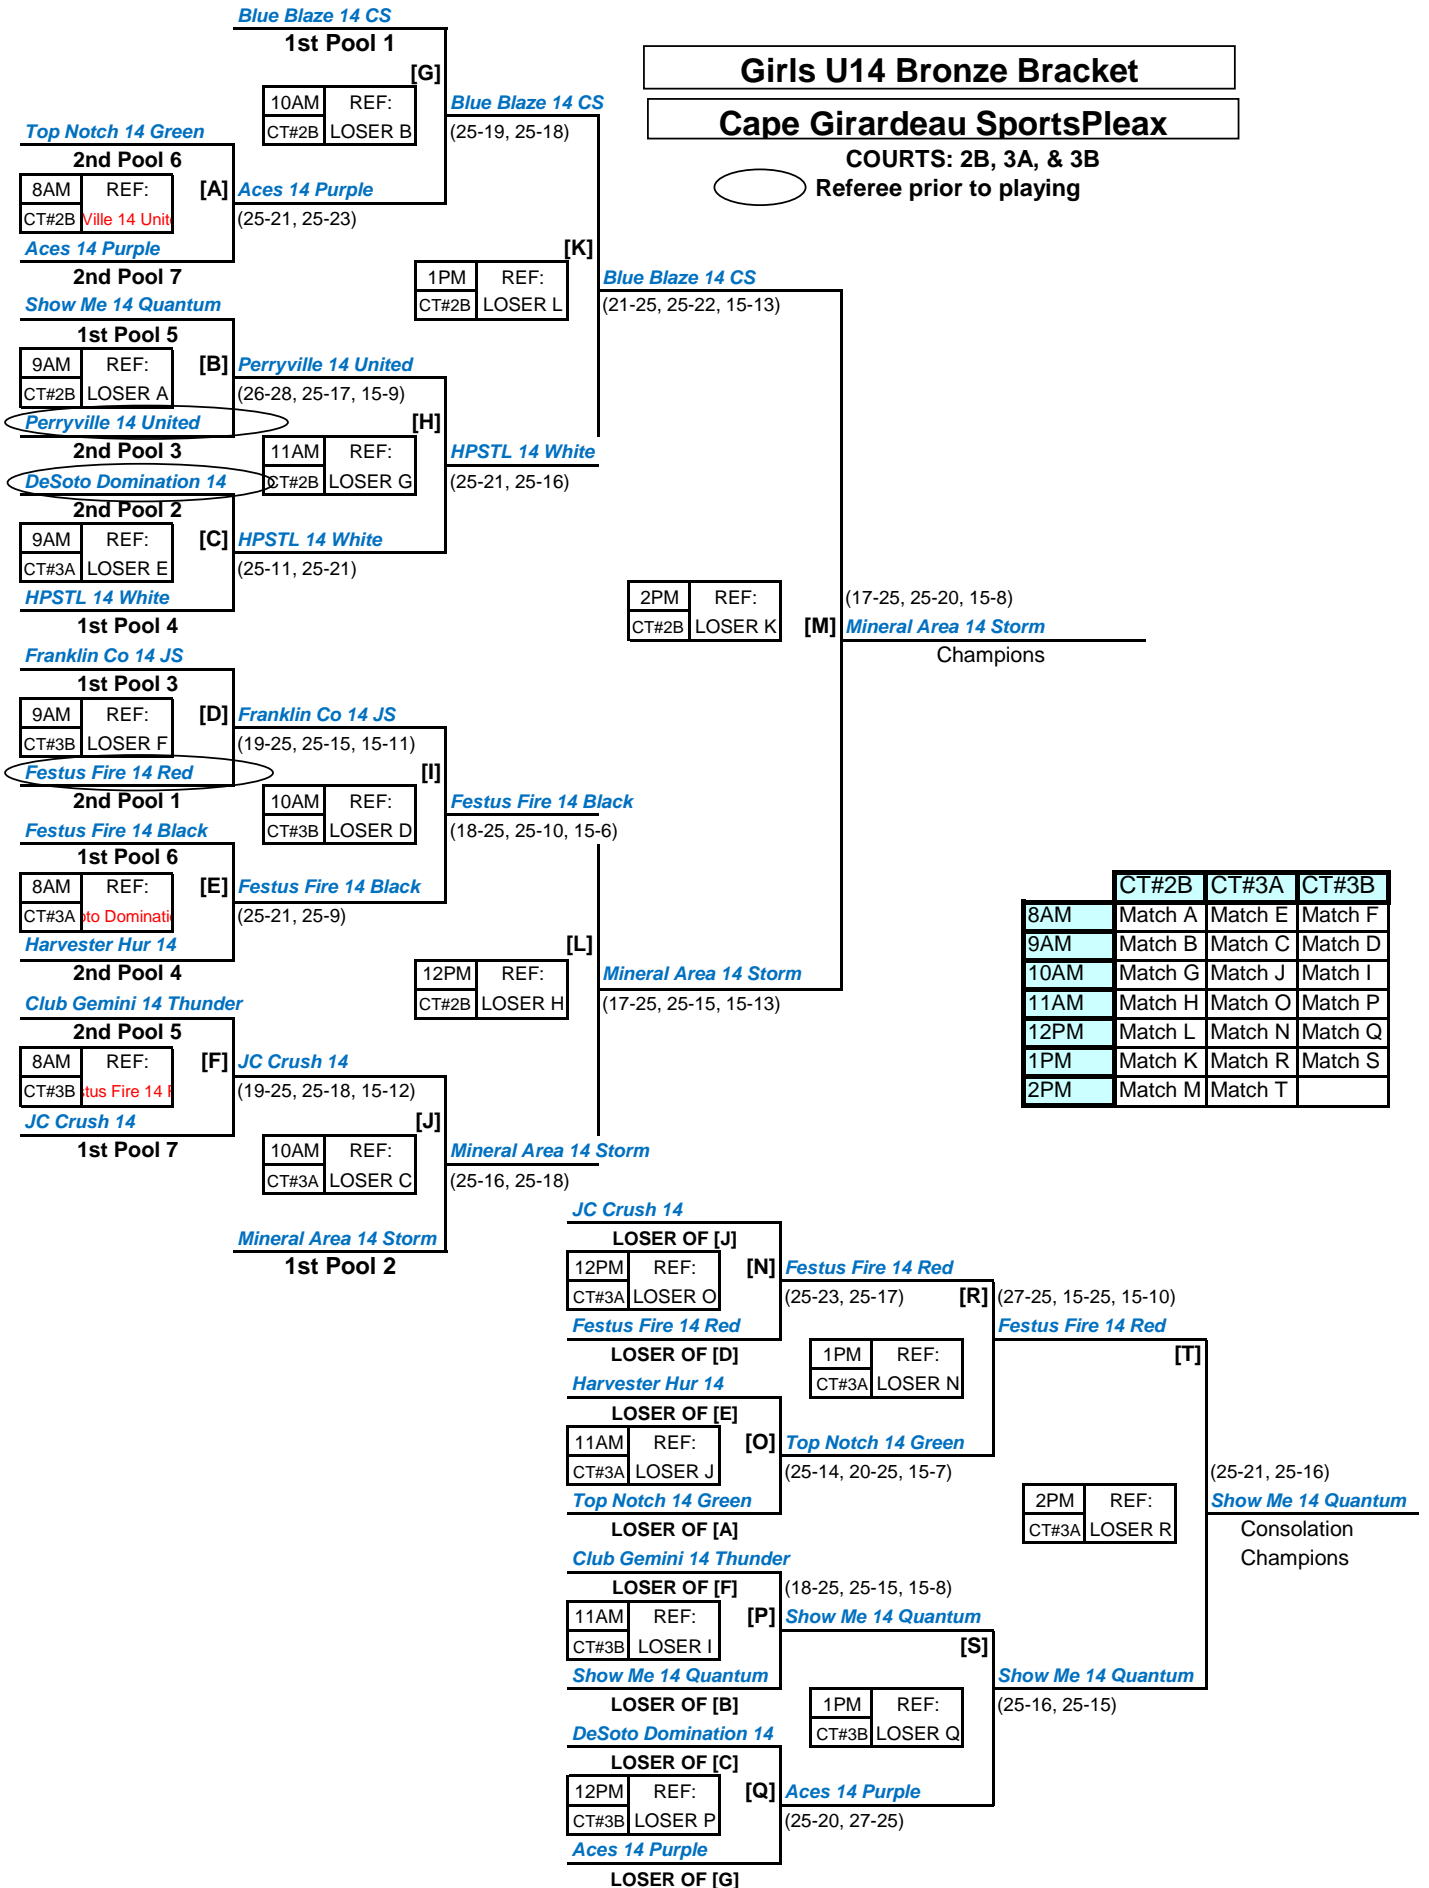

Girls U14 Bronze Bracket

Cape Girardeau SportsPlex

COURTS: 2B, 3A, & 3B

Referee prior to playing

	CT#2B	CT#3A	CT#3B
8AM	Match A	Match E	Match F
9AM	Match B	Match C	Match D
10AM	Match G	Match J	Match I
11AM	Match H	Match O	Match P
12PM	Match L	Match N	Match Q
1PM	Match K	Match R	Match S
2PM	Match M	Match T	

Losing team stays on court to ref next match unless otherwise noted