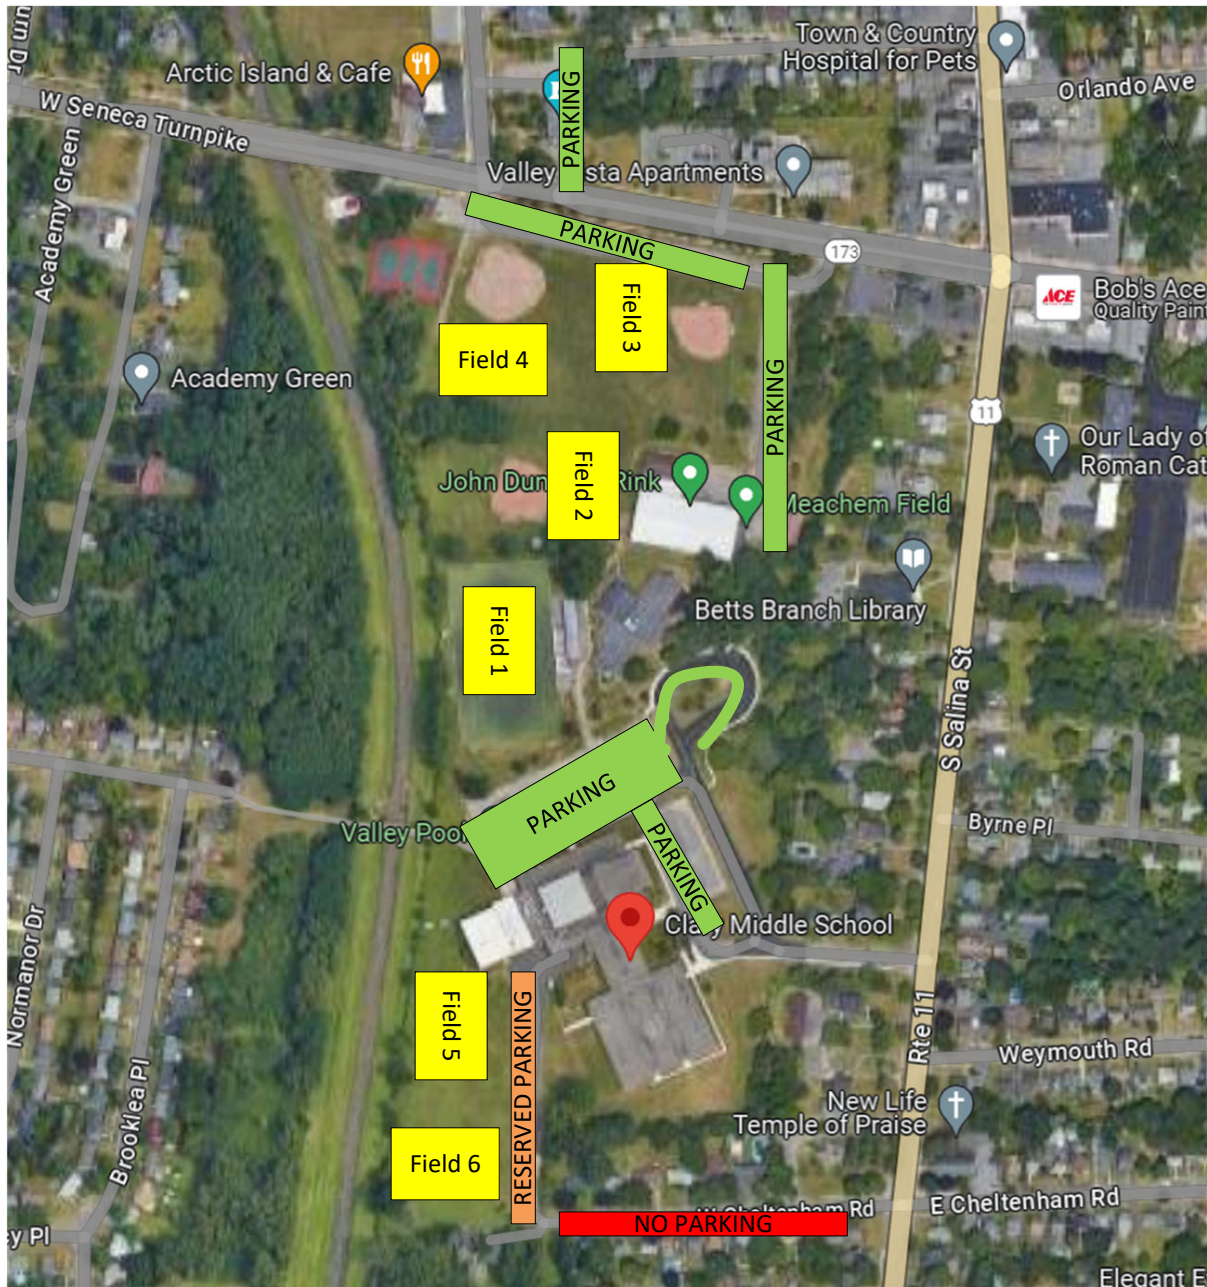

2024 VALLEY LACROSSE TOURNAMENT FIELD AND PARKING MAP
062024

Please be extremely careful moving through the parking lots.

Field 1(Turf), 5 and 6 : 10 Amidon Dr, Syracuse NY, 13205

Park in the Clary Middle School Parking Lot. There is limited parking next to Fields 5 & 6. This is reserved for team tent drop offs and handicapped. You can walk to Field 5 and 6 around either side of the school.

DO NOT PARK ON CHELTENHAM DRIVE OR YOU MAY BE TICKETED AND TOWED.

Field 2, 3, 4, (Meachem Field): 121 W. Seneca Turnpike, Syracuse NY 13205

Park in the lots around Meachem Field off Seneca Turnpike. Overflow 1: Park in the Cecile Center directly across Seneca Turnpike from the fields. Overflow #2 is Faith Heritage School parking lot – 3740 Midland Ave, Syr, 13205. This is just south of the Cecile Center on Midland Ave.

PLEASE BE CAREFUL CROSSING W. SENECA TURNPIKE