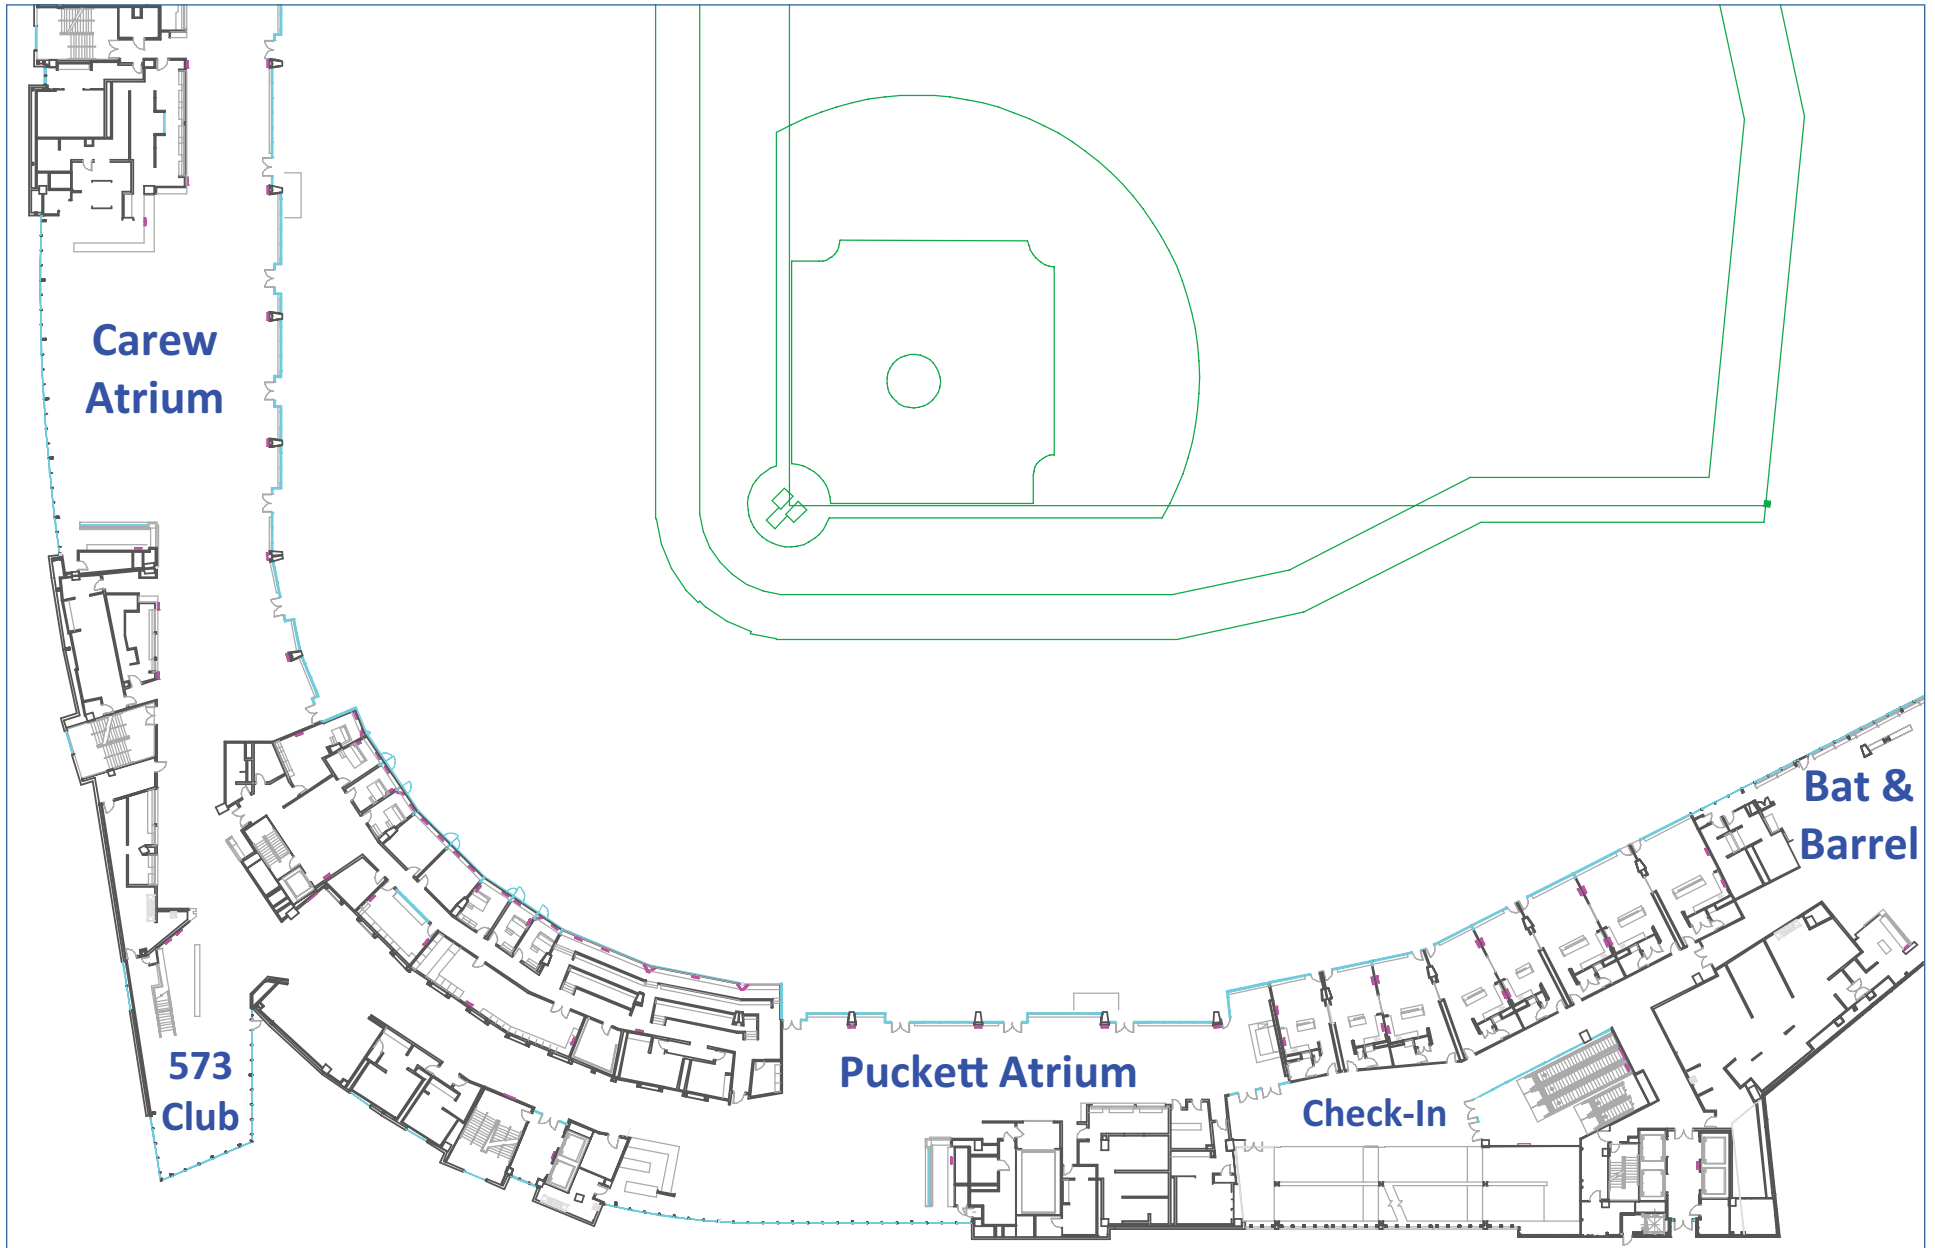

# PLAY BALL! MINNESOTA COACHING CONFERENCE LAYOUT

Carew  
Atrium

573  
Club

Puckett Atrium

Check-In

Bat &  
Barrel