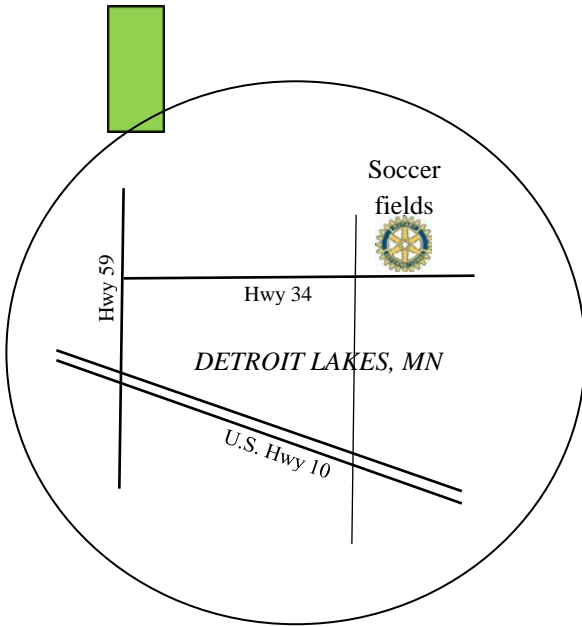

DETROIT LAKES ROTARY SOCCER FIELDS

512 Canyon Blvd.

Soccer parking/roads
IN BLUE

- *15 mph speed limit*
 - *Please pick up all trash*
 - *Please, no hanging from goalposts (serious injury and death can occur)*
- Thank you*