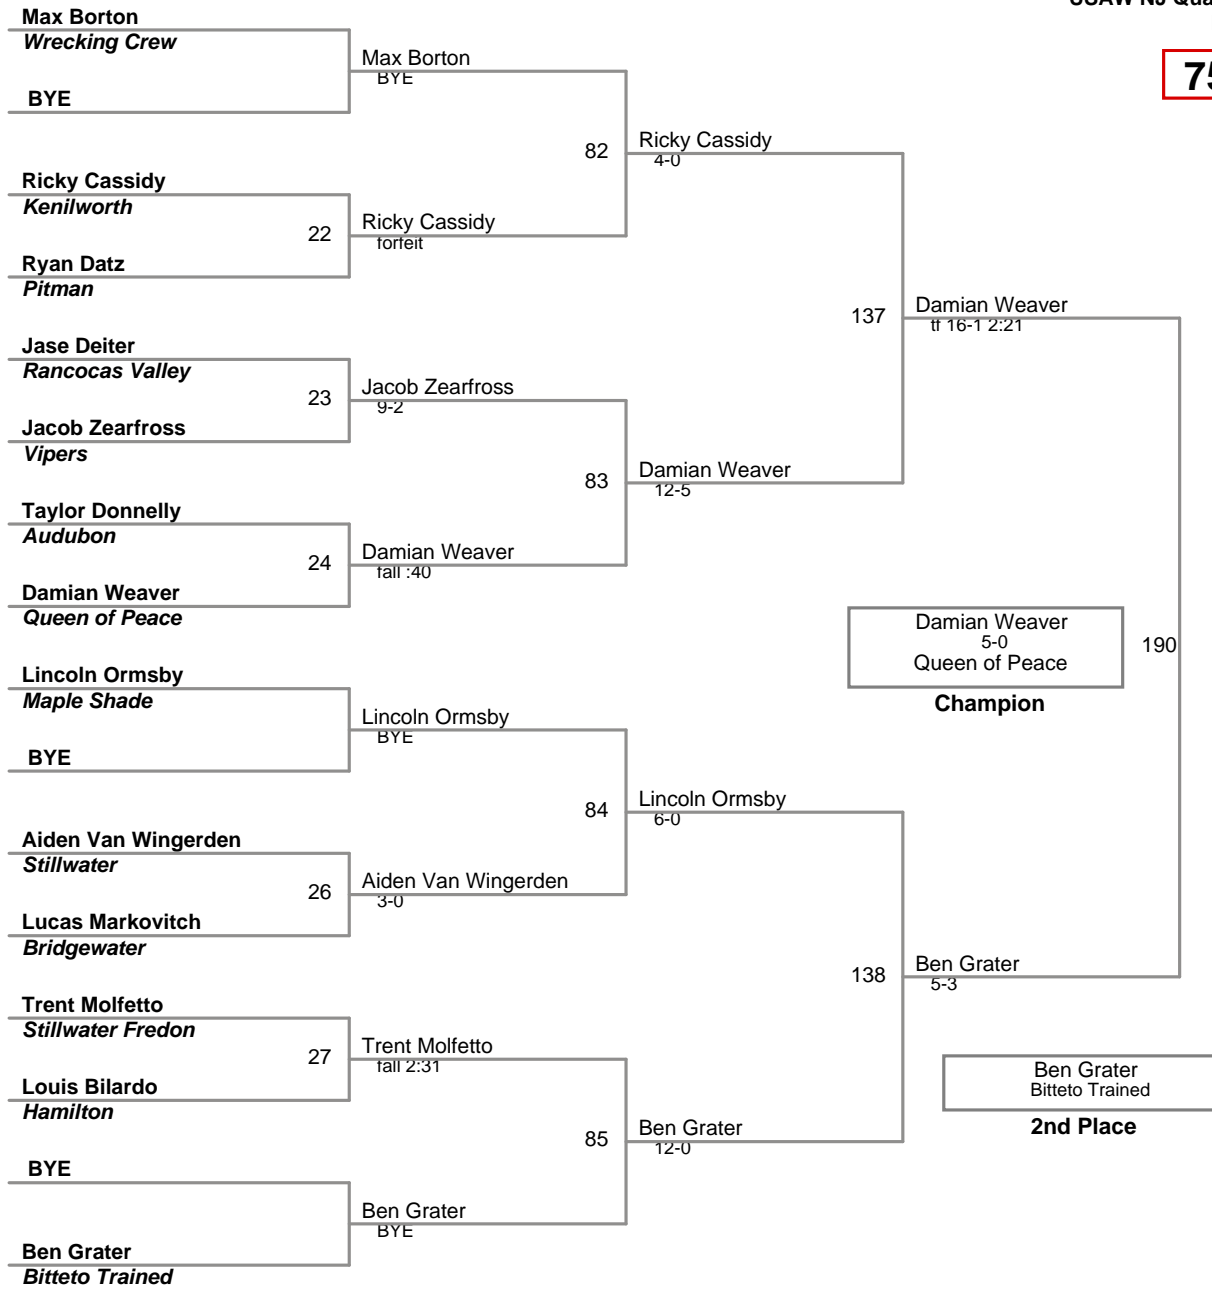

USAW NJ Qualifier Northern Burlin
Novice

75 Lbs