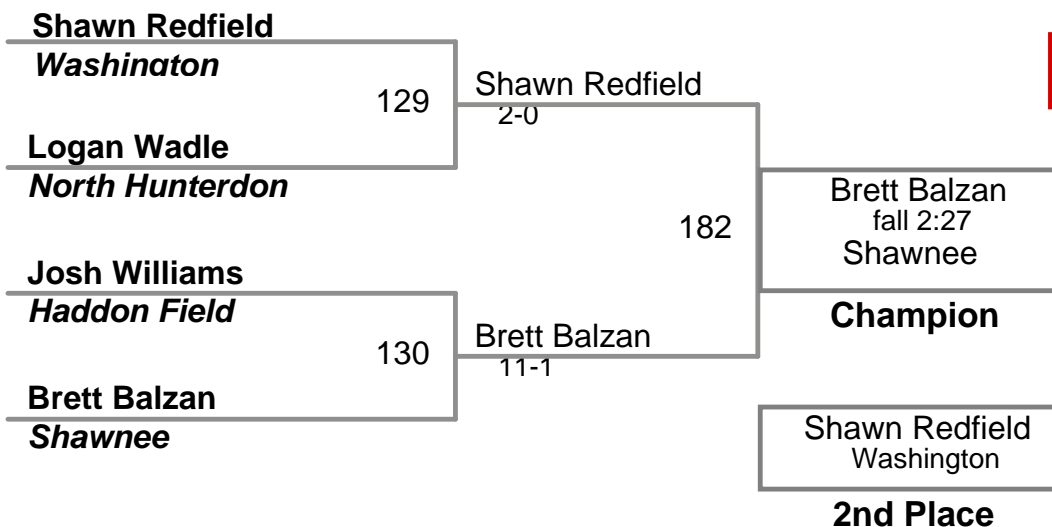

USAW NJ Qualifier Northern Burlin  
Novice

**50 Lbs**

USAW NJ Qualifier Northern Burlin  
Novice

**55 Lbs**

USAW NJ Qualifier Northern Burlin  
Novice

**60 Lbs**

USAW NJ Qualifier Northern Burlin  
Novice

**65 Lbs**