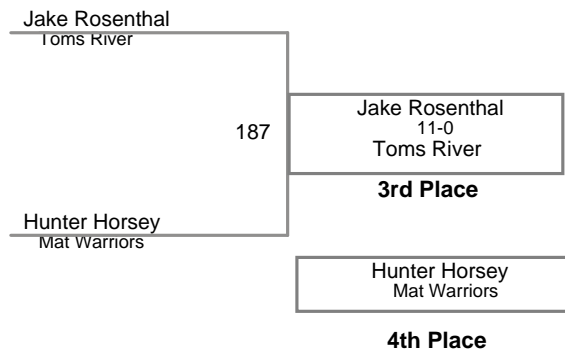

USAW NJ Qualifier Northern Burlin
Novice

70 Lbs