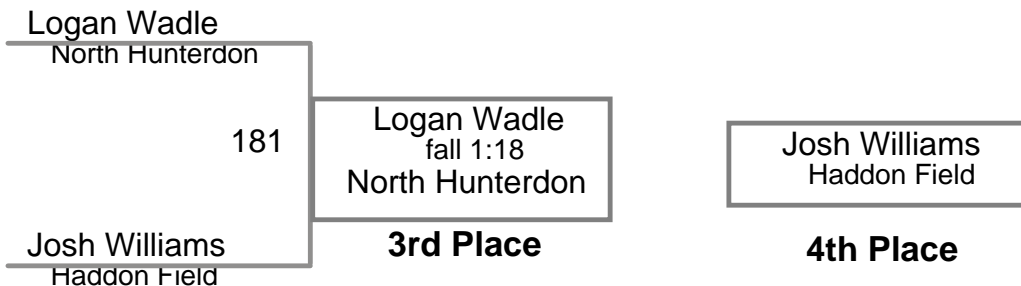

USAW NJ Qualifier Northern Burlin  
Novice

**50 Lbs**

USAW NJ Qualifier Northern Burlin  
Novice

**55 Lbs**

USAW NJ Qualifier Northern Burlin  
Novice

**60 Lbs**

USAW NJ Qualifier Northern Burlin  
Novice

**65 Lbs**