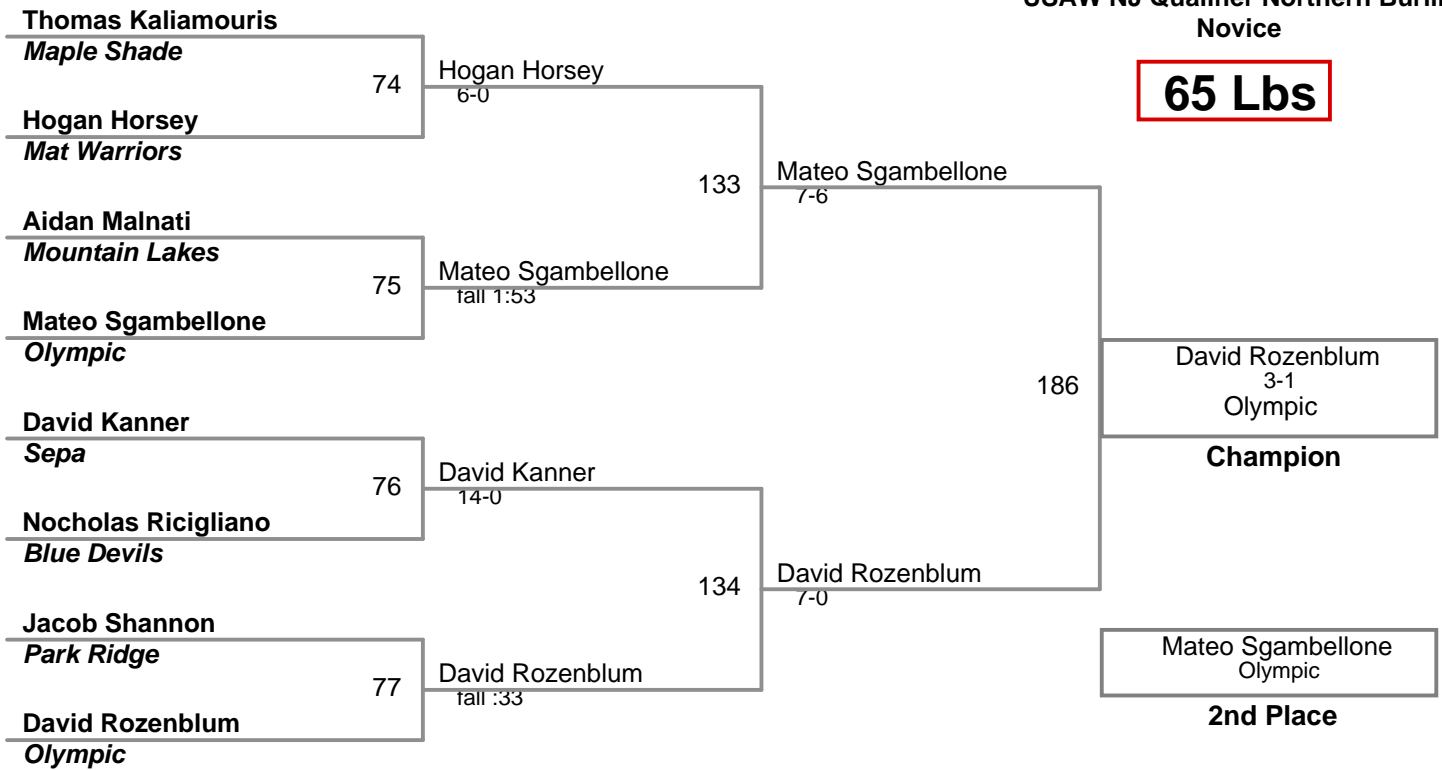

USAW NJ Qualifier Northern Burlin  
Novice

**50 Lbs**

USAW NJ Qualifier Northern Burlin  
Novice

**55 Lbs**

USAW NJ Qualifier Northern Burlin  
Novice

**60 Lbs**

USAW NJ Qualifier Northern Burlin  
Novice

**65 Lbs**

**145 Lbs**