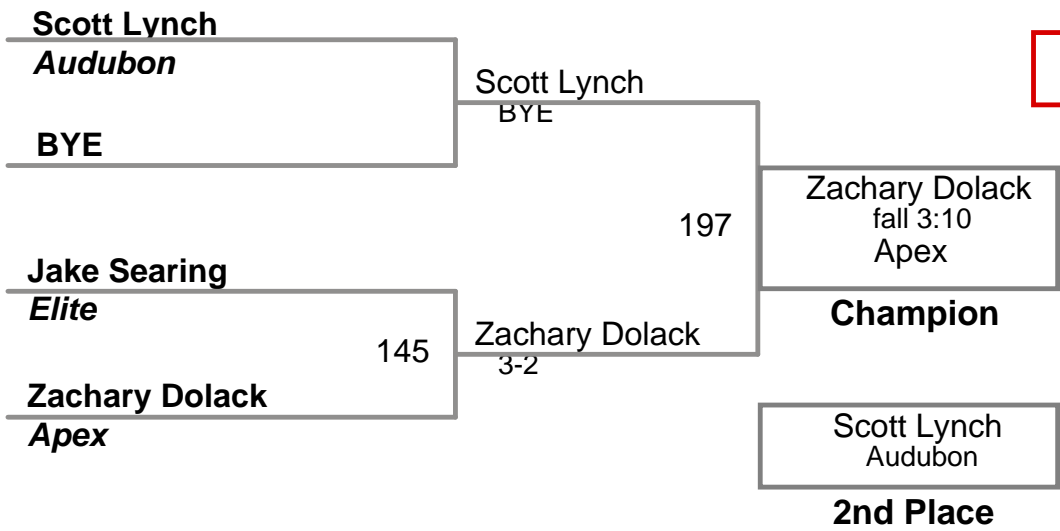

USAW NJ Qualifier Northern Burlin  
Novice

**95 Lbs**

USAW NJ Qualifier Northern Burlin  
Novice

**100 Lbs**

USAW NJ Qualifier Northern Burlin  
Novice

**110 Lbs**

USAW NJ Qualifier Northern Burlin  
Novice