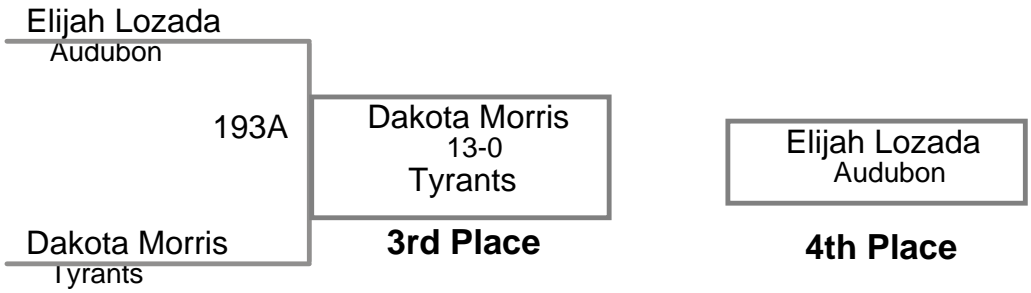

USAW NJ Qualifier Northern Burlin  
Novice

**70 Lbs**

USAW NJ Qualifier Northern Burlin  
Novice

**75 Lbs**

USAW NJ Qualifier Northern Burlin  
Novice

**85 Lbs**

USAW NJ Qualifier Northern Burlin  
Novice

**90 Lbs**