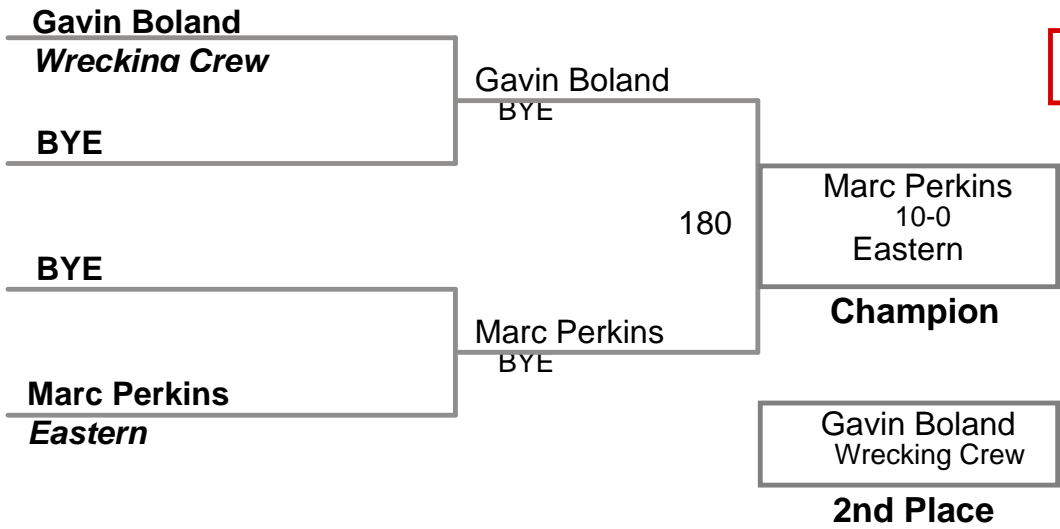

USAW NJ Qualifier Northern Burlin  
Novice

**50 Lbs**

USAW NJ Qualifier Northern Burlin  
Novice

**55 Lbs**

USAW NJ Qualifier Northern Burlin  
Novice

**60 Lbs**

USAW NJ Qualifier Northern Burlin  
Novice

**65 Lbs**