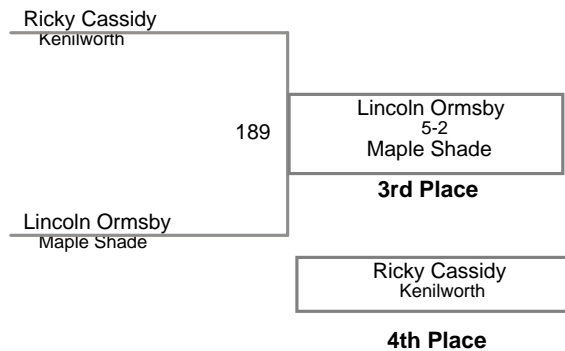

USAW NJ Qualifier Northern Burlin
Novice

75 Lbs