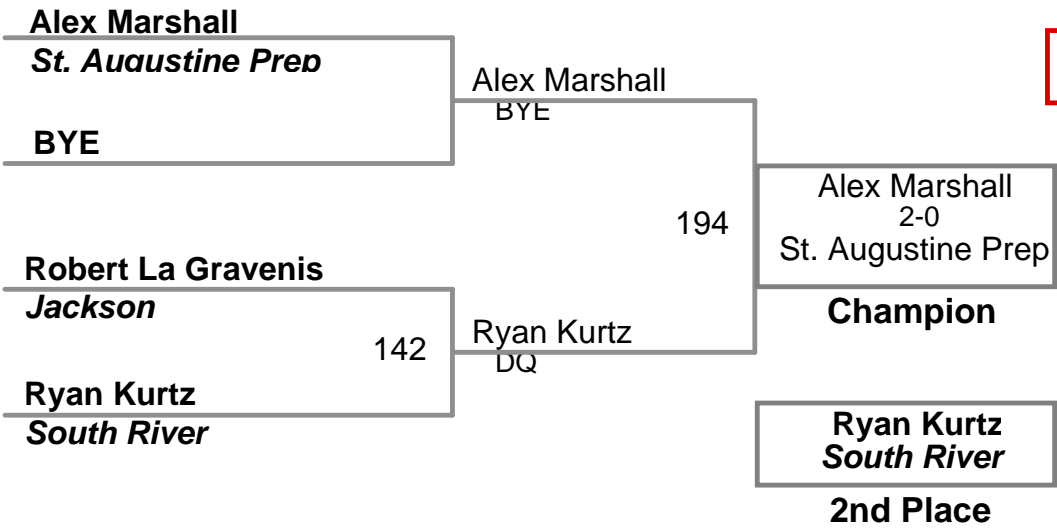

USAW NJ Qualifier Northern Burlin  
Novice

**70 Lbs**

USAW NJ Qualifier Northern Burlin  
Novice

**75 Lbs**

USAW NJ Qualifier Northern Burlin  
Novice

**85 Lbs**

USAW NJ Qualifier Northern Burlin  
Novice

**90 Lbs**