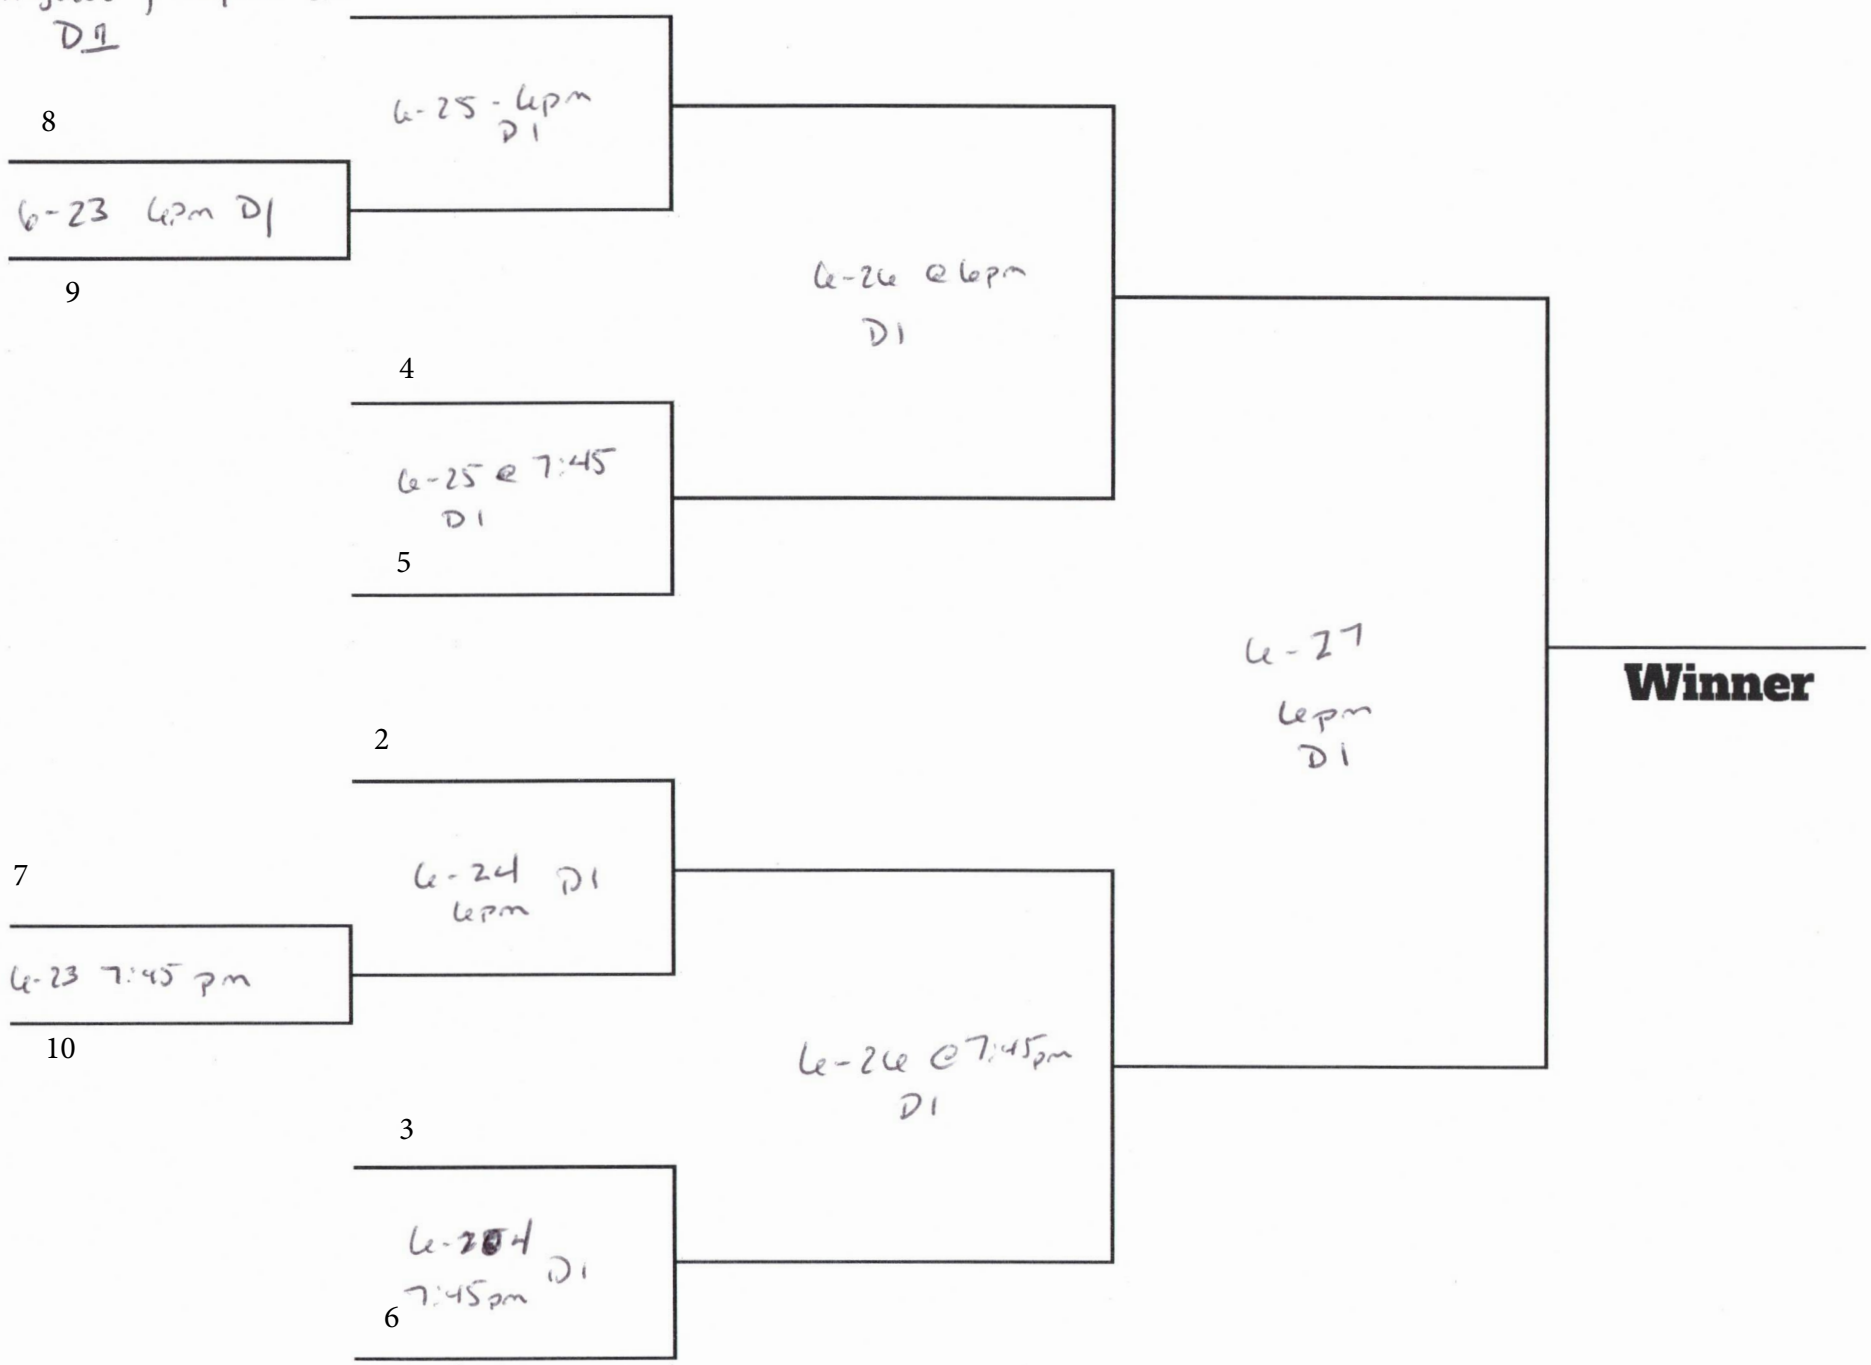

PEEWEE

5 Team Single Elimination

ROOKIE

10 Team Single Elimination

All games played on
D1

MINOR

7 Team Single Elimination

All games played
on D2

MAJOR

All games played on

D3

5 Team Single Elimination