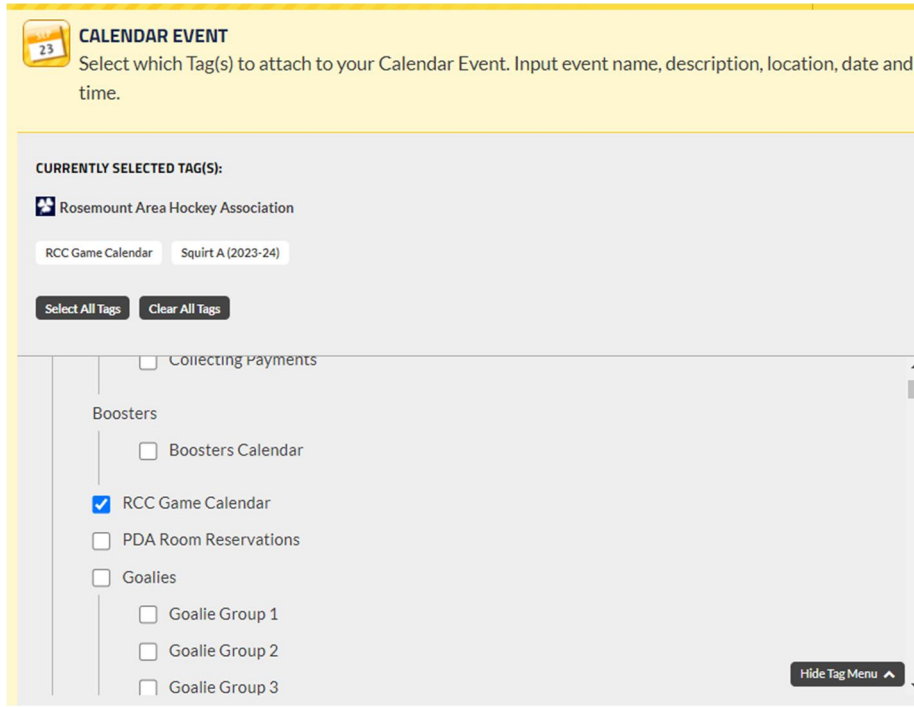

ADDING THE RCC GAME TAG TO SCRIMMAGES

When scheduling scrimmages in place of your solo practices at RCC, please make sure to TAG the RCC Game TAG on your calendar event. This helps keep all games and scrimmages at RCC organized on one calendar for Concession Stand manager staff reference. If you DO NOT see the RCC GAME tag, contact the ice scheduler to let them know.

IF YOU SETUP YOUR SCRIMMAGE AS A **REGULAR CALENDAR EVENT**

Click on "Show Tag Menu" in the bottom right and scroll down and check the RCC GAME tag and SAVE

IF YOU SETUP YOUR SCRIMMAGE AS A **GAME** TO SHOW UP ON YOUR **GAME SCHEDULE TAB**

You will not see the TAG menu when you are creating your scrimmage as a game. You have to create the game and then go to your GAME SCHEDULE tab, click on the GAME TIME to get into editing the game, click on the GEAR symbol and Edit Game Details to see the Tag Menu