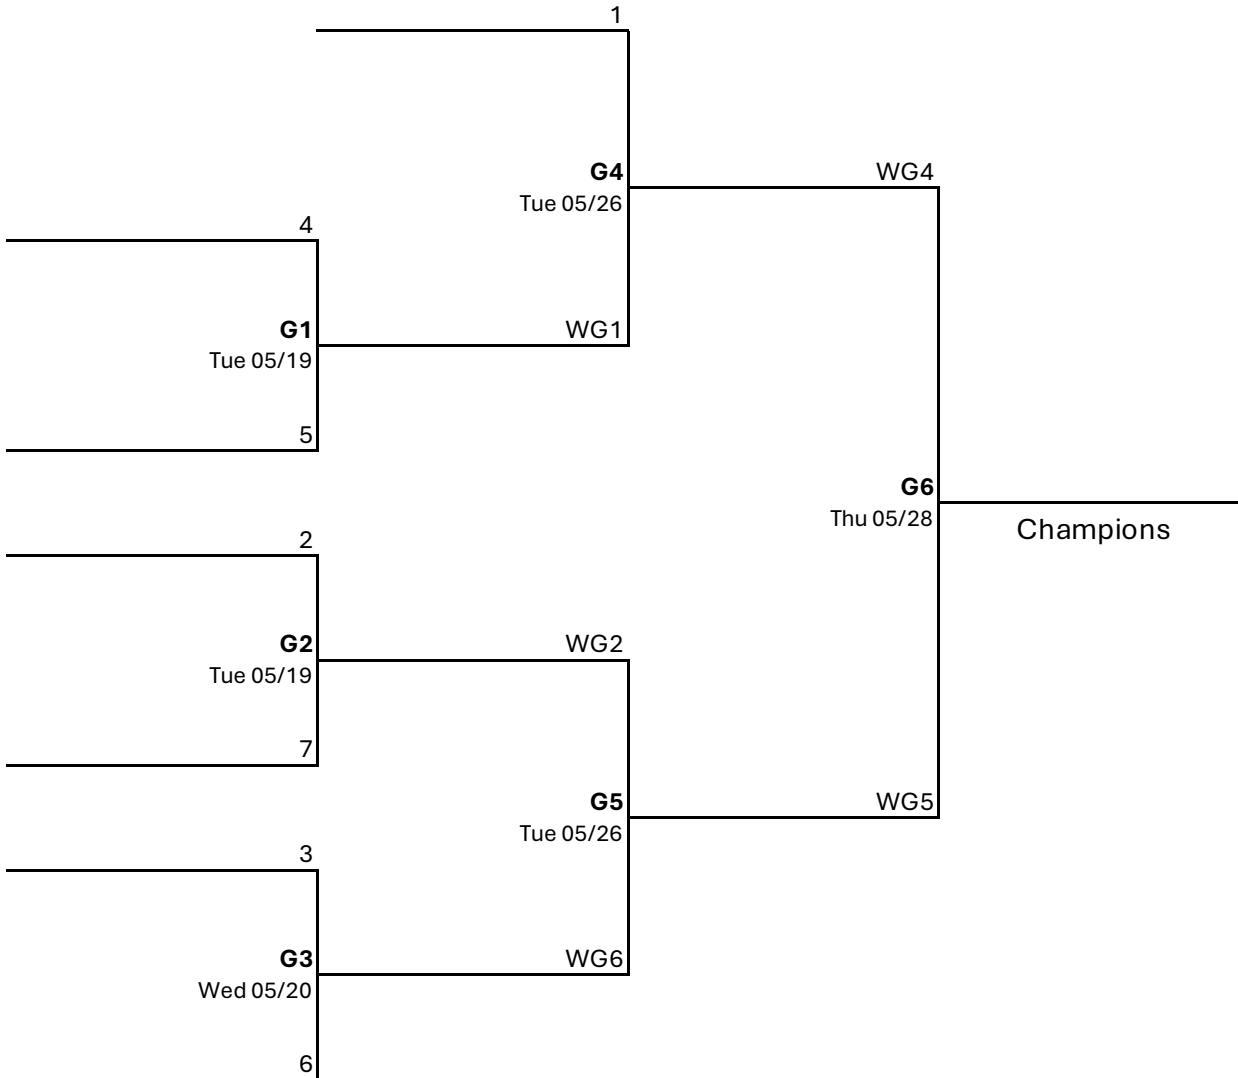

9u Gold

WEEKDAY GAME 6:00 PM, 7:45 PM

CHAMPIONSHIP GAME: 6:30 PM