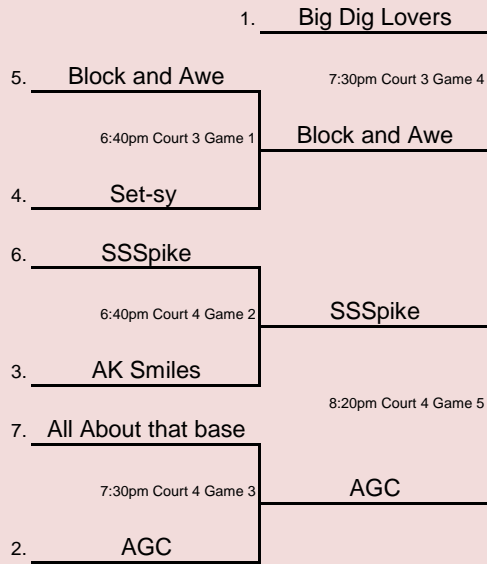

Women's B End of Season Tournament
3/18, 3/25

Winner's Bracket

Big Dig Lovers

7:30pm Court 3 Game 4

Block and Awe

6:40pm Court 3 Game 1

SSSpike

6:40pm Court 4 Game 2

AGC

7:30pm Court 4 Game 3

6:40pm Court 1 Game 9

AGC

AGC

8:20pm Court 2 Finals Game 12

Big Dig Lovers

Winner

Loser's Bracket

9:10pm Court 3 Game 7

AK Smiles

8:20pm Court 3 Game 6

9:10pm Court 4 Game 8

Set-sy

SSSpike

Loser Game 5

Big Dig Lovers

Loser Game 9

AK Smiles

AK Smiles

Loser Game 2

AK Smiles

All About that base

Loser Game 3