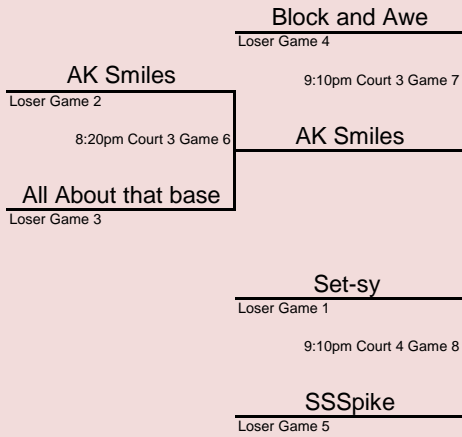

Women's B End of Season Tournament
3/18, 3/25

Winner's Bracket

Big Dig Lovers

7:30pm Court 3 Game 4

Block and Awe

6:40pm Court 3 Game 1

SSSpike

6:40pm Court 4 Game 2

AGC

7:30pm Court 4 Game 3

6:40pm Court 1 Game 9

AGC

AGC

8:20pm Court 2 Finals Game 12

Big Dig Lovers

Winner

Loser's Bracket

9:10pm Court 3 Game 7

AK Smiles

8:20pm Court 3 Game 6

9:10pm Court 4 Game 8

Set-sy

SSSpike

Loser Game 5

Big Dig Lovers

Loser Game 9

AK Smiles

AK Smiles

Loser Game 2

AK Smiles

All About that base

Loser Game 3