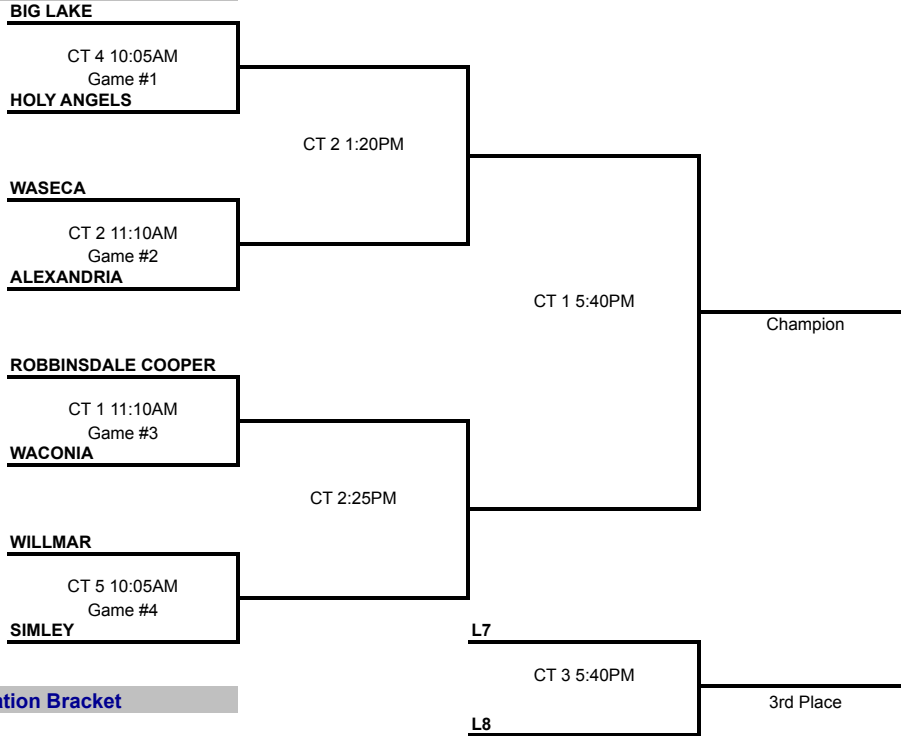

BREAKDOWN SUMMER SERIES

Welcome to the
Breakdown's
2018 Summer
Showcases!
CLASS AAA

Championship Bracket

Consolation Bracket

COURT LOCATIONS
Maple Grove Junior High
Courts 1-5

Eastbay
TEAM SALES

Results will be posted online at: