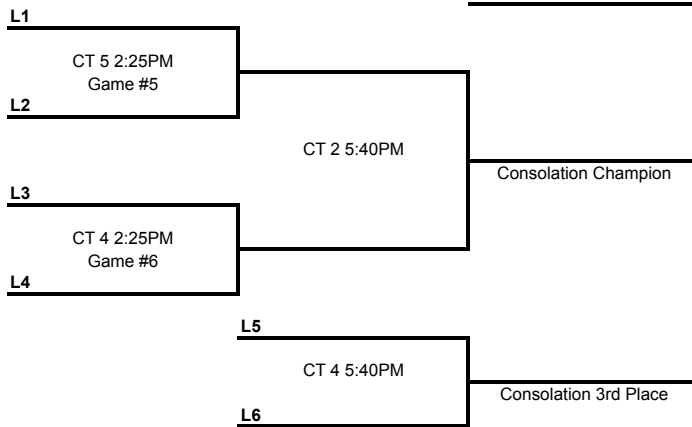

BREAKDOWN SUMMER SERIES

Welcome to the
Breakdown's
2018 Summer
Showcases!
CLASS AAA

Championship Bracket

Consolation Bracket

COURT LOCATIONS
Maple Grove Junior High
Courts 1-5

Eastbay
TEAM SALES

Results will be posted online at: