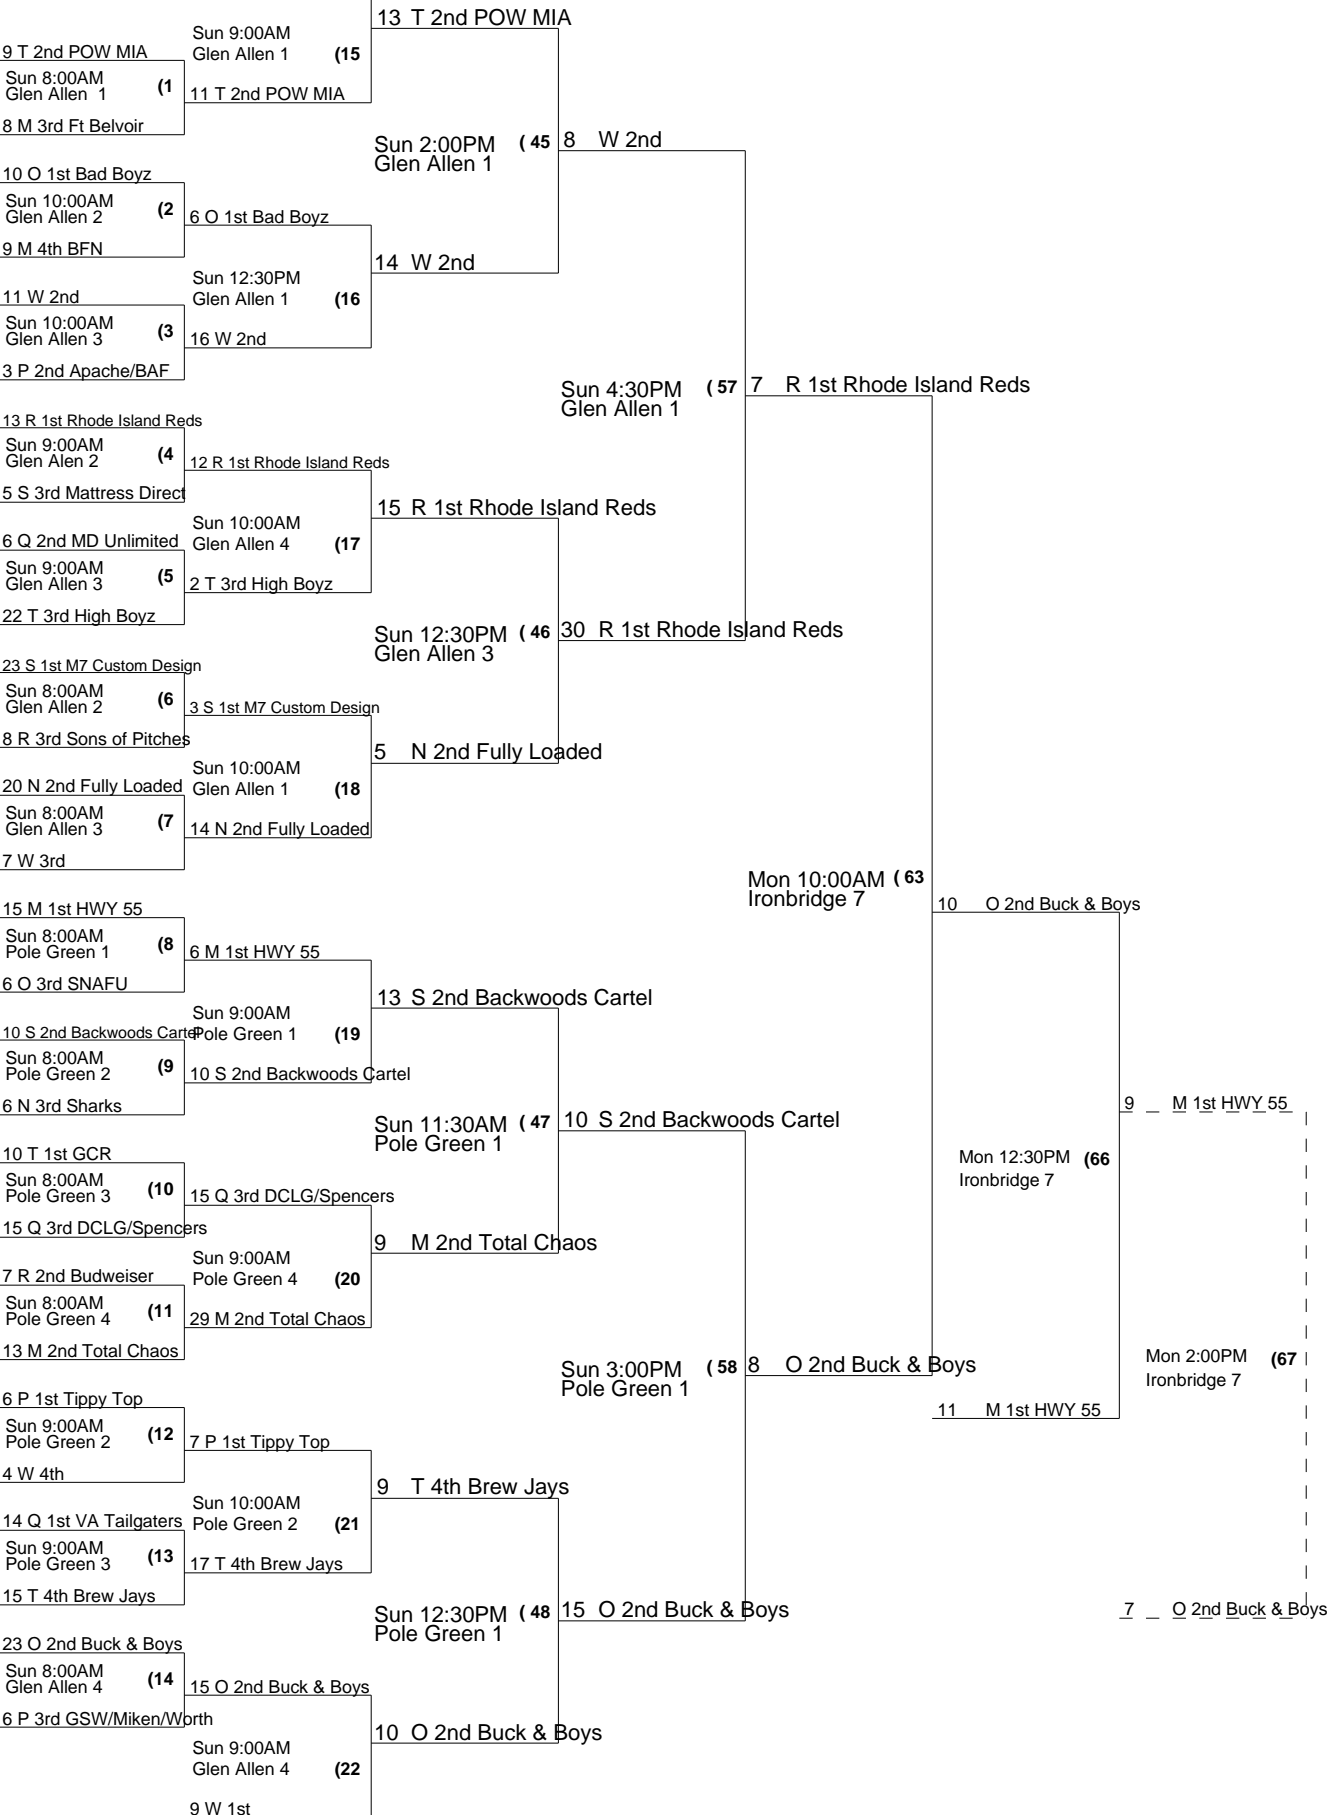

5 N 1st Valley Creek/Dalton

28 S 1st M7 Custom Design

16 N 2nd Fully Loaded

5 O 3rd SNAFU

Sun 2:00PM Pole Green 4 (31)
8 O 3rd SNAFU

18 S 1st M7 Custom Design

Sun 3:00PM Pole Green 2 (37)
24 W 1st

18 W 1st

Sun 5:30PM Pole Green 1 (53)
6 W 1st

3 N 2nd Fully Loaded

Sun 11:30AM Pole Green 4 (23)
10 N 3rd Sharks

10 P 1st Tippy Top

Sun 4:30PM Pole Green 1 (49)

13 T 1st GCR

Sun 12:30PM Pole Green 2 (32)
5 R 2nd Budweiser

1 M 4th BFN

Sun 2:00PM Pole Green 2 (38)
16 P 1st Tippy Top

8 P 1st Tippy Top

Mon 8:00AM Ironbridge 7 (59)

Sun 10:00AM Pole Green 4 (24)
12 R 2nd Budweiser

31 Q 3rd DCLG/Spencers

5 T 2nd POW MIA

9 S 2nd Backwoods Cartel

6 W 4th

Sun 12:30PM Pole Green 3 (33)
16 W 4th

12 Q 3rd DCLG/Spencers

Sun 2:00PM Pole Green 3 (39)
2 Q 2nd MD Unlimited

5 Q 3rd DCLG/Spencers

Sun 5:30PM Pole Green 4 (54)
12 N 1st Valley Creek/Dalton

12 N 1st Valley Creek/Dalton