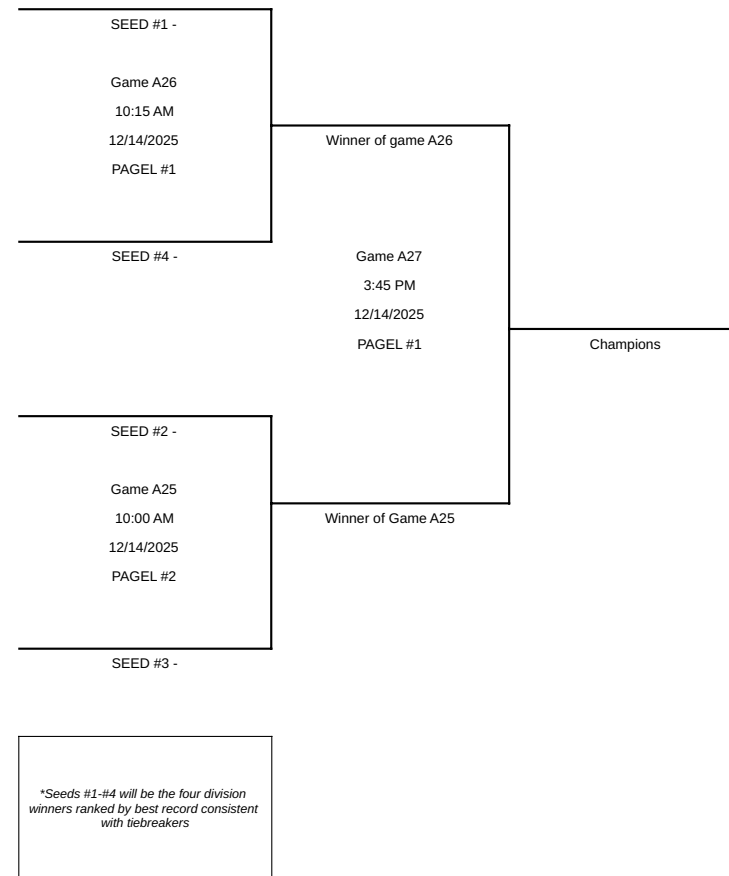

G#	HOME	GF	VISITOR	GF	DAY	DATE	RINK	TIME
Game A1	Minnetonka Warriors	vs	Rosemount		Thursday	11-Dec	PAC 2	8:30 PM
Game A2	Edina	vs	Farmington		Thursday	11-Dec	PAC 1	8:45 PM
Game A3	Wayzata	vs	White Bear Lake		Friday	12-Dec	PAC 1	5:30 PM
Game A4	OMGHA	vs	Prior Lake		Friday	12-Dec	MIA - A	6:30 PM
Game A5	St. Louis Park	vs	Brookings, SD		Friday	12-Dec	PAC 1	7:00 PM
Game A6	Stillwater	vs	West End, TB ONT		Friday	12-Dec	MIA - A	8:00 PM
Game A7	Blaine Icedogs	vs	Rushmore, SD		Friday	12-Dec	PAC 2	8:30 PM
Game A8	Sioux Falls, SD	vs	Chicago, IL		Friday	12-Dec	PAC 1	8:45 PM
Game A9	White Bear Lake	vs	St. Louis Park		Saturday	13-Dec	MIA - A	8:00 AM
Game A10	OMGHA	vs	West End, TB ONT		Saturday	13-Dec	MIA - B	8:45 AM
Game A11	Sioux Falls, SD	vs	Minnetonka Warriors		Saturday	13-Dec	PAC 1	9:00 AM
Game A12	Wayzata	vs	Brookings, SD		Saturday	13-Dec	MIA - A	9:30 AM
Game A13	Stillwater	vs	Prior Lake		Saturday	13-Dec	MIA - B	10:15 AM
Game A14	Rosemount	vs	Chicago, IL		Saturday	13-Dec	PAC 1	10:30 AM
Game A15	Farmington	vs	Blaine Icedogs		Saturday	13-Dec	MIA - A	11:15 AM
Game A16	Edina	vs	Rushmore, SD		Saturday	13-Dec	PAC 2	11:30 AM
Game A17	OMGHA	vs	Stillwater		Saturday	13-Dec	PAC 2	2:45 PM
Game A18	St. Louis Park	vs	Wayzata		Saturday	13-Dec	PAC 1	4:15 PM
Game A19	Blaine Icedogs	vs	Edina		Saturday	13-Dec	MIA - A	5:30 PM
Game A20	Chicago, IL	vs	Minnetonka Warriors		Saturday	13-Dec	PAC 1	6:00 PM
Game A21	Rushmore, SD	vs	Farmington		Saturday	13-Dec	MIA - A	7:00 PM
Game A22	Sioux Falls, SD	vs	Rosemount		Saturday	13-Dec	PAC 1	7:30 PM
Game A23	West End, TB ONT	vs	Prior Lake		Saturday	13-Dec	PAC 2	7:45 PM
Game A24	Brookings, SD	vs	White Bear Lake		Saturday	13-Dec	MIA - A	8:45 PM

*Seeds #1-#4 will be the four division winners ranked by best record consistent with tiebreakers

Thank you to Chick-fil-A for providing sandwiches for tournament referees!

ORDER AHEAD
EARN REWARDS
chick-fil-a.com/One
scan to download the One app

CHICK-FIL-A
CHANHASSEN
EDEN PRAIRIE