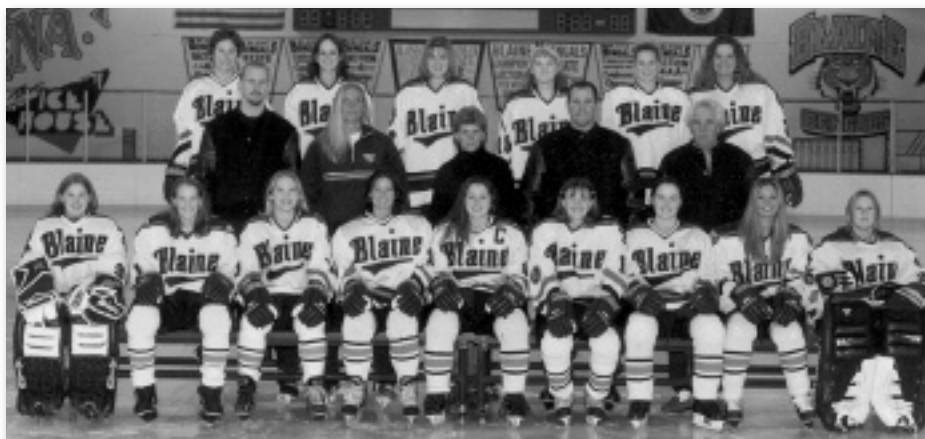

Bengals in the State Tourney