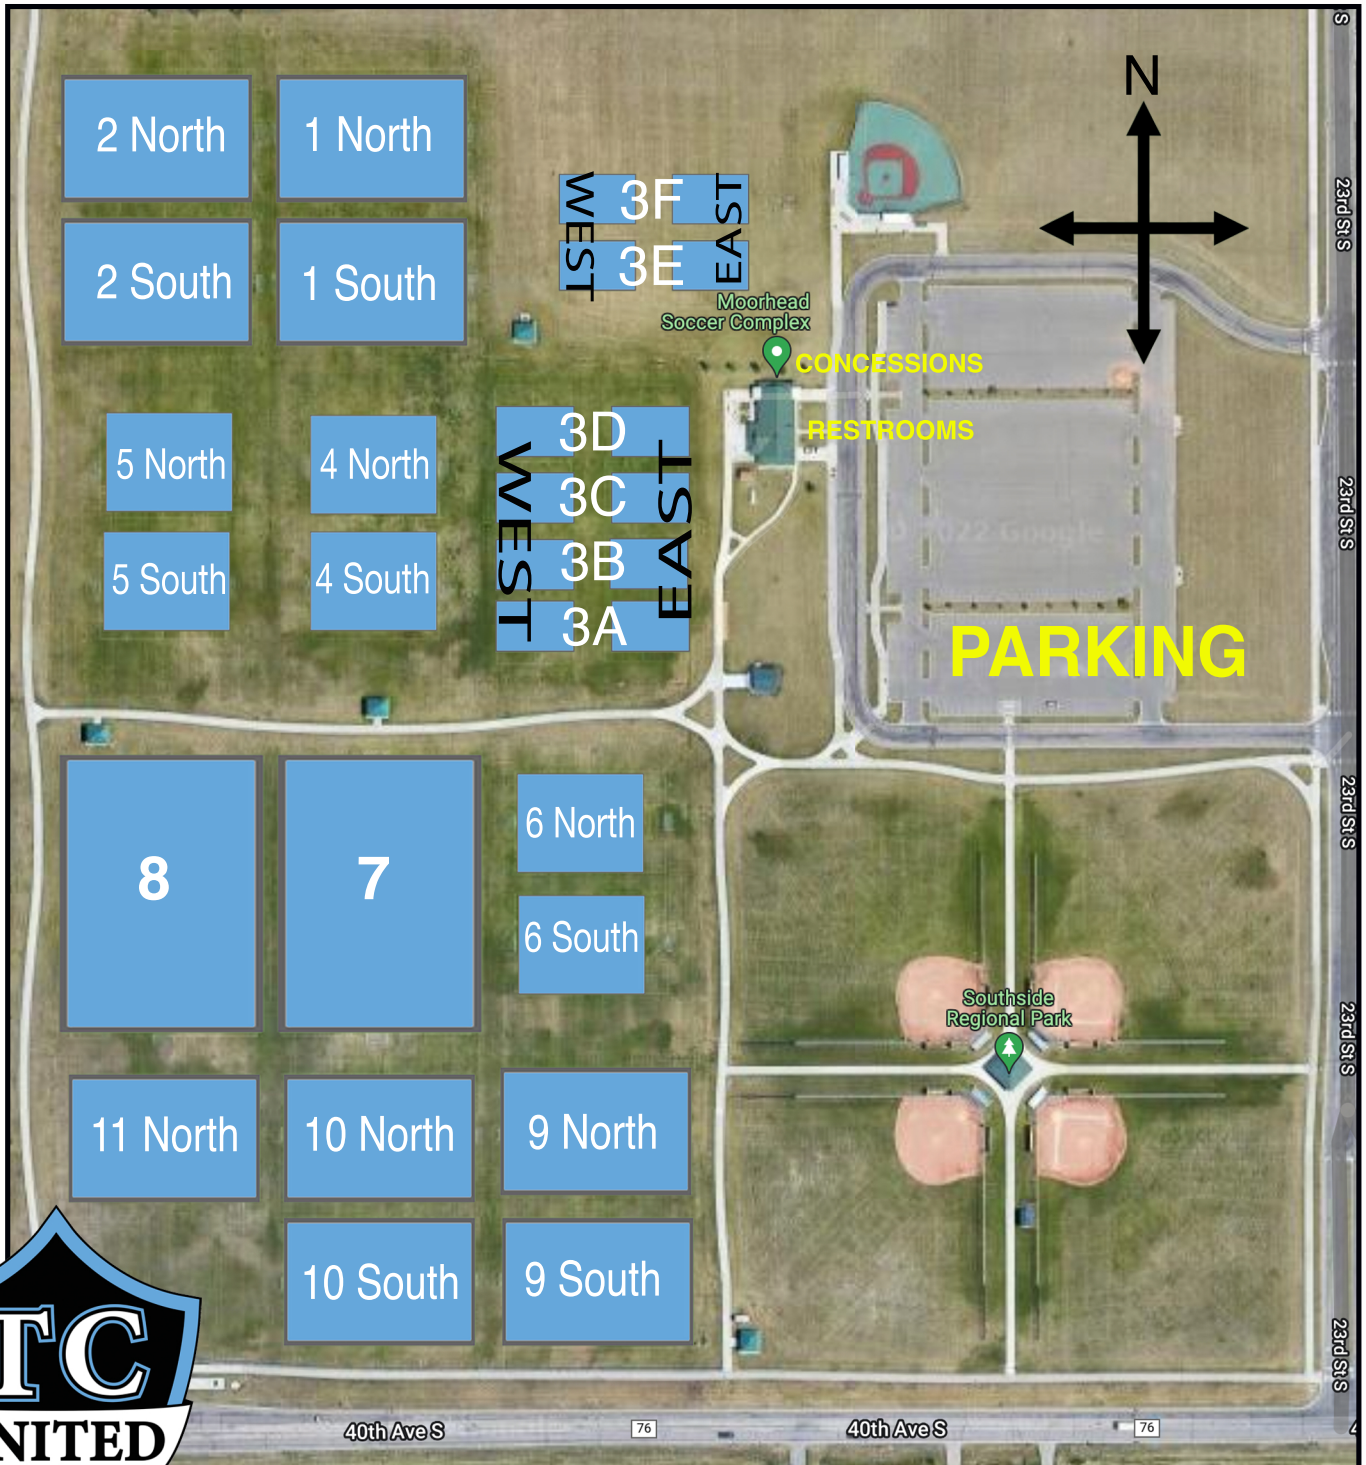

MOORHEAD SOCCER COMPLEX

3655 23rd St S, Moorhead, MN 56560