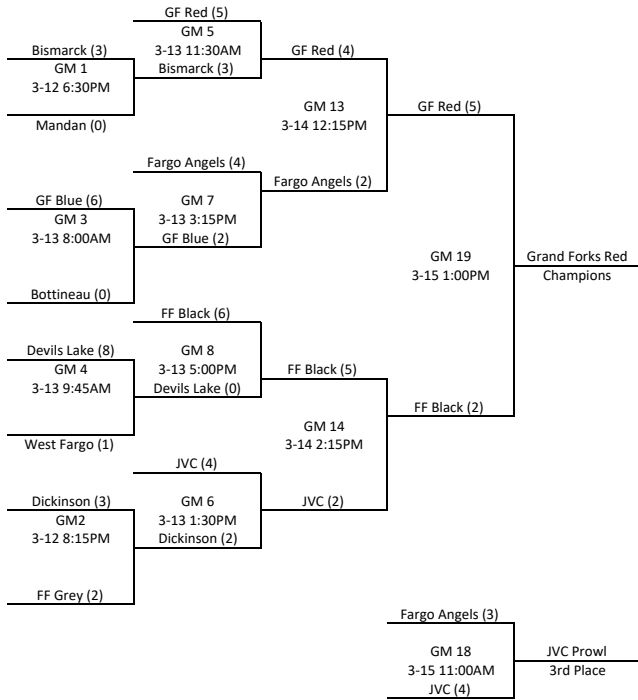

**BANTAM A
NDAHA
STATE TOURNAMENT
MARCH 12, 13, 14 & 15
BURDICK ARENA**

1. GF Red
 2. Freeze Black
- In games vs each other...Red scored 4 goals, Black scored 2. Red wins Total Goals tiebreaker
3. JVC
 4. Fargo Angels
 5. GF Blue
- In games vs each other...JVC scored 14 goals, Angels 11, & GF Blue 7. Total Goals tiebreaker goes JVC, Angels, & GF Blue
6. Dickinson
 7. Devils Lake
 8. Bismarck
 9. Mandan
 10. West Fargo
 11. Fargo Gray B1
 - 12 Bottineau B1
- Fargo Gray gets 11 seed as they won the 1 game they played against each other.

**BANTAM A
NDAHA
STATE TOURNAMENT
MARCH 12, 13, 14 & 15
BURDICK ARENA**