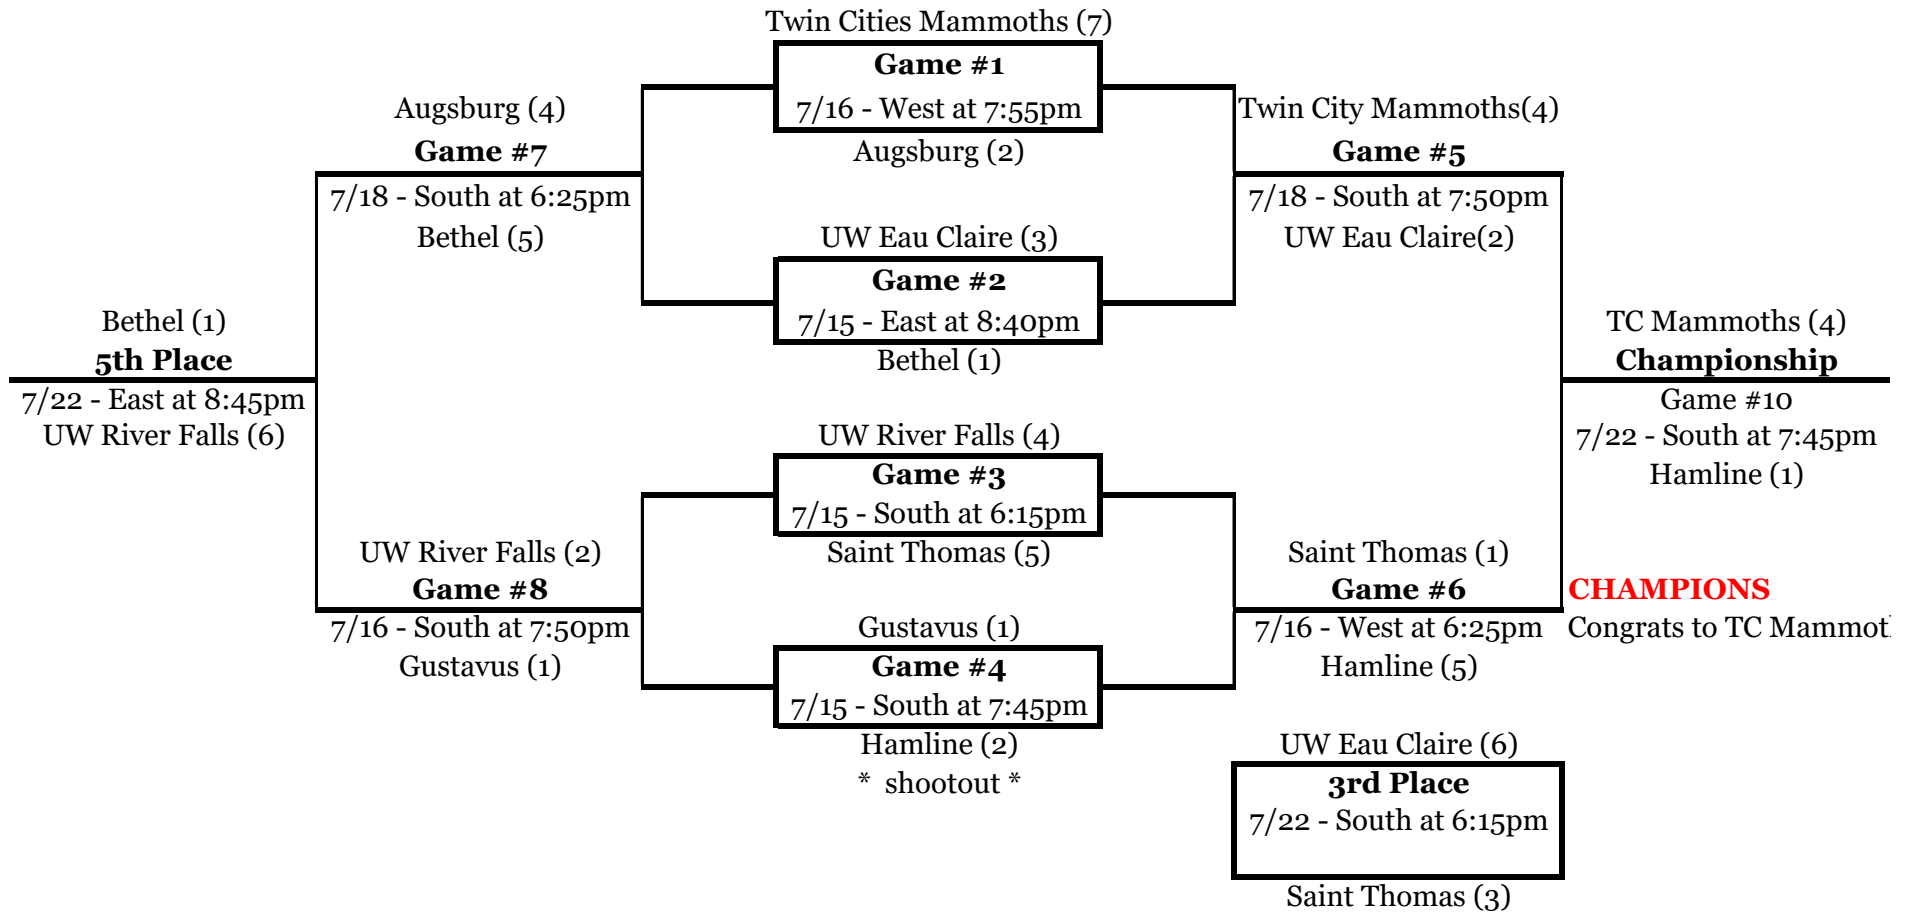

2018 Summer League Playoffs

Final Standings

Team	Wins	Loss	Ties	Total
Mammoths	10	1		20
UWRF	9	2		18
Gustavus	7	3	1	15
UWEC	3	4	4	10
Bethel	3	6	2	8
Hamline	4	7		8
St. Thomas	2	6	3	7
Augsburg		9	2	2

hs!!!